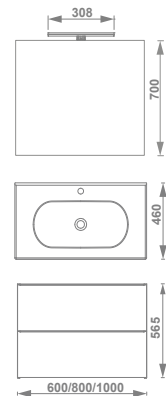

Soft Close
Fermeture amortie

Hettich rails
Rails Hettich

Full extraction
Extraction totale