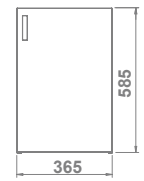

Soft Close

* Pack: base unit + Albus 40 wash-basin + mirror.

* Pack : meuble + lavabo Albus 40 + miroir.