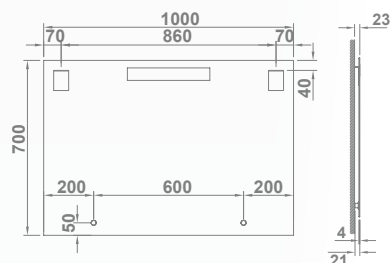

38504 **IRON MIRROR Ø100CM 30W**  
New MIROIR IRON L Ø100cm ED 12W

● 02 Black Noir    ● 01 White Blanc    ● 52 Gold Or

38477 **ADDOR MIRROR 100X80 CM**

LED lighting 15 W

**MIROIR ADDOR 100X80 CM**

Éclairage LED 15 W