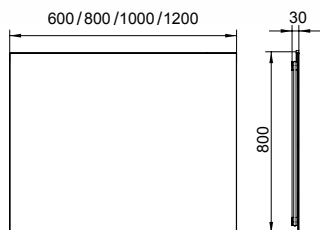

Mirrors and lighting | miroirs et luminaires

Integrated LED lighting | Luminaire LED intégrée. LED **SAMSUNG**

KUADRAT MIRROR

Integrated LED lighting.
Colour temperature 4000°K
4 mm glass with polished edge.
Depth 2.5 cm

MIROIR KUADRAT

Luminaire LED intégrée.
Température de couleur 4000°K
Verre de 4 mm avec bord poli.
Profondeur 2,5 cm

38506	KUADRAT 60X80CM		
New	00 without frame sans bord	● 02 Black Noir	
38507	KUADRAT 80X80CM		
New	00 without frame sans bord	● 02 Black Noir	
38508	KUADRAT 100X80CM		
New	00 without frame sans bord	● 02 Black Noir	
38509	KUADRAT 120X80CM		
New	00 without frame sans bord	● 02 Black Noir