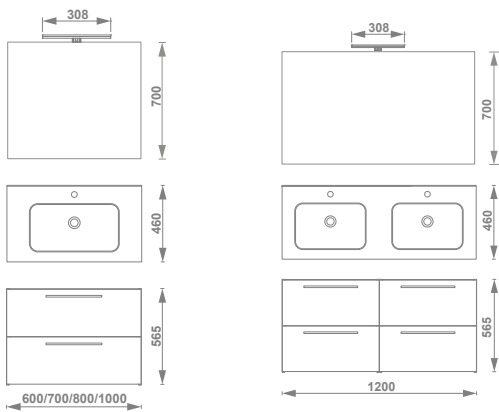

Handy

Set 120 cm 4DR

Base unit + wash-basin
Ref. 7894501
Gloss White finish

Ensemble 120 cm 4 tiroirs

Meuble + lavabo
Ref. 7894501
Blanc Brillant

Pack with mirror and LED lighting included

Ref. 7916501

Pack avec miroir et luminaire LED intégrée

Ref. 7916501