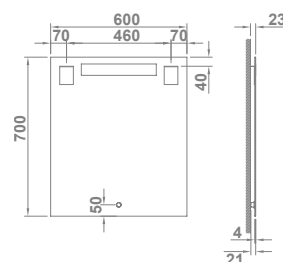

38476 **ADDOR MIRROR 80X80 CM**

LED lighting 12 W

**MIROIR ADDOR 80X80 CM**

Éclairage LED 12 W

38475 **ADDOR MIRROR 60X80 CM**

LED lighting 10 W

**MIROIR ADDOR 60X80 CM**

Éclairage LED 10 W