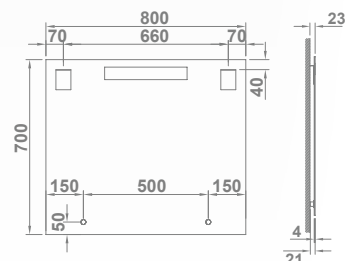

38476 **ADDOR MIRROR 80X80 CM**

LED lighting 12 W

MIROIR ADDOR 80X80 CM

Éclairage LED 12 W