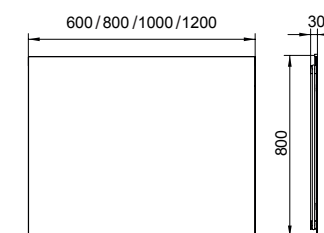

MIROIR KUADRAT
Luminaire LED intégrée.
Température de couleur 4000°K
Verre de 4 mm avec bord poli.
Profondeur 2,5 cm

ЗЕРКАЛО KUADRAT
Со встроенной светодиодной подсветкой
Цветовая температура 4000°K
Полированная кромка стекла 4 мм
Глубина 2,5 см