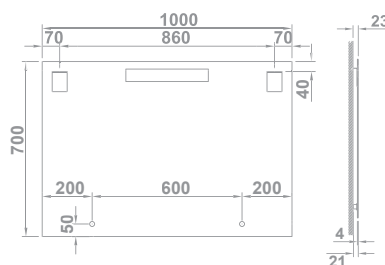

MIROIR ADDOR **100X80 CM**
Éclairage LED 15 W

ЗЕРКАЛО ADDOR **100X80 CM**
Светодиодная подсветка 15 Вт

N **ANNE MIRROR 50X100 CM**
Integrated LED lighting 30W
Colour temperature 4000K
4 mm glass
Depth 3 mm