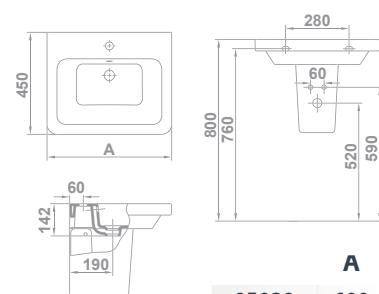

A
05030	600
05040	550