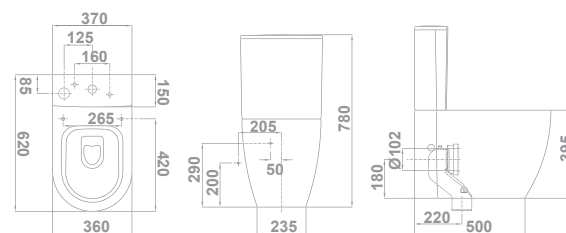

COMPLETE SET**
ENSEMBLE COMPLET**
ПОЛНЫЙ КОМПЛЕКТ**

Note: *The complete toilet set consists of: BTW close-coupled WC, complete cistern and fixed seat. BTW: Back to wall. All items are supplied in carton boxes.

Note:* L'ensemble WC complet se compose de : cuvette WC pour réservoir attaché BTW, réservoir complet et abattant fixe. BTW : Collé au mur. Toutes les pièces sont fournies dans des cartons.

Примечание: *Полный набор унитаза включает унитаз для низкого BTW бачка, полный комплект бачка и фиксированное сиденье. BTW: крепление к стене. Все составляющие поставляются в коробке.