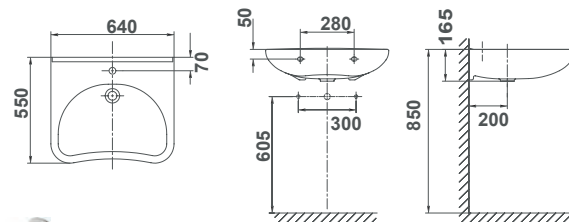

39300 **BLUE SINGLE LEVER**
BASIN MIXER
Gerontological tap handle. 3/8" flexible connection hose.
MITIGEUR DE LAVABO BLUE
Poignée gérontologique. Raccords d'alimentation flexible de 3/8".
ОДНОРЫЧАЖНЫЙ СМЕСИТЕЛЬ ДЛЯ РАКОВИНА BLUE
Ручка, смоделированная для использования пожилыми людьми. Подключение через гибкую подводку 3/8".