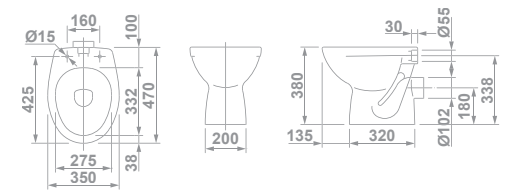

УНИТАЗ ДЛЯ ВЫСОКОГО БАЧКА 47 x 35 см

Чаша с горизонтальным выпуском и установочным комплектом.

51370 FIXED SEAT АВАТТАНТ ФИКСЕ ФИКСИРОВАННОЕ СИДЕНЬЕ-КРЫШКА

51382 PP FIXED SEAT АВАТТАНТ ФИКСЕ PP ФИКСИРОВАННОЕ СИДЕНЬЕ-КРЫШКА ИЗ ПОЛИПРОПИЛЕНА

51379 SOFT-CLOSING SEAT АВАТТАНТ FREIN DE CHUTE СИДЕНЬЕ С МЕХАНИЗМОМ ПЛАВНОГО ОПУСКАНИЯ

COMPLETE TOILET SET*
ENSEMBLE WC COMPLET*
ПОЛНЫЙ КОМПЛЕКТ УНИТАЗА*

Note: *The complete toilet set consists of: WC high-level cistern, and fixed PP seat.
Note: *L'ensemble WC complet se compose de : cuvette WC réservoir haut et abattant PP fixe.
Примечание: * Полный набор унитаза включает: унитаз для высокого бачка и фиксированное сиденье-крышку из полипропилена