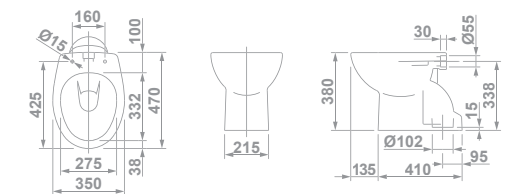

18170 WC FOR HIGH-LEVEL CISTERN 47 x 35 cm

With P-trap and fixing kit.

CUVETTE WC POUR RÉSERVOIR HAUT 47 x 35 cm

Avec sortie horizontale et jeu de fixation.