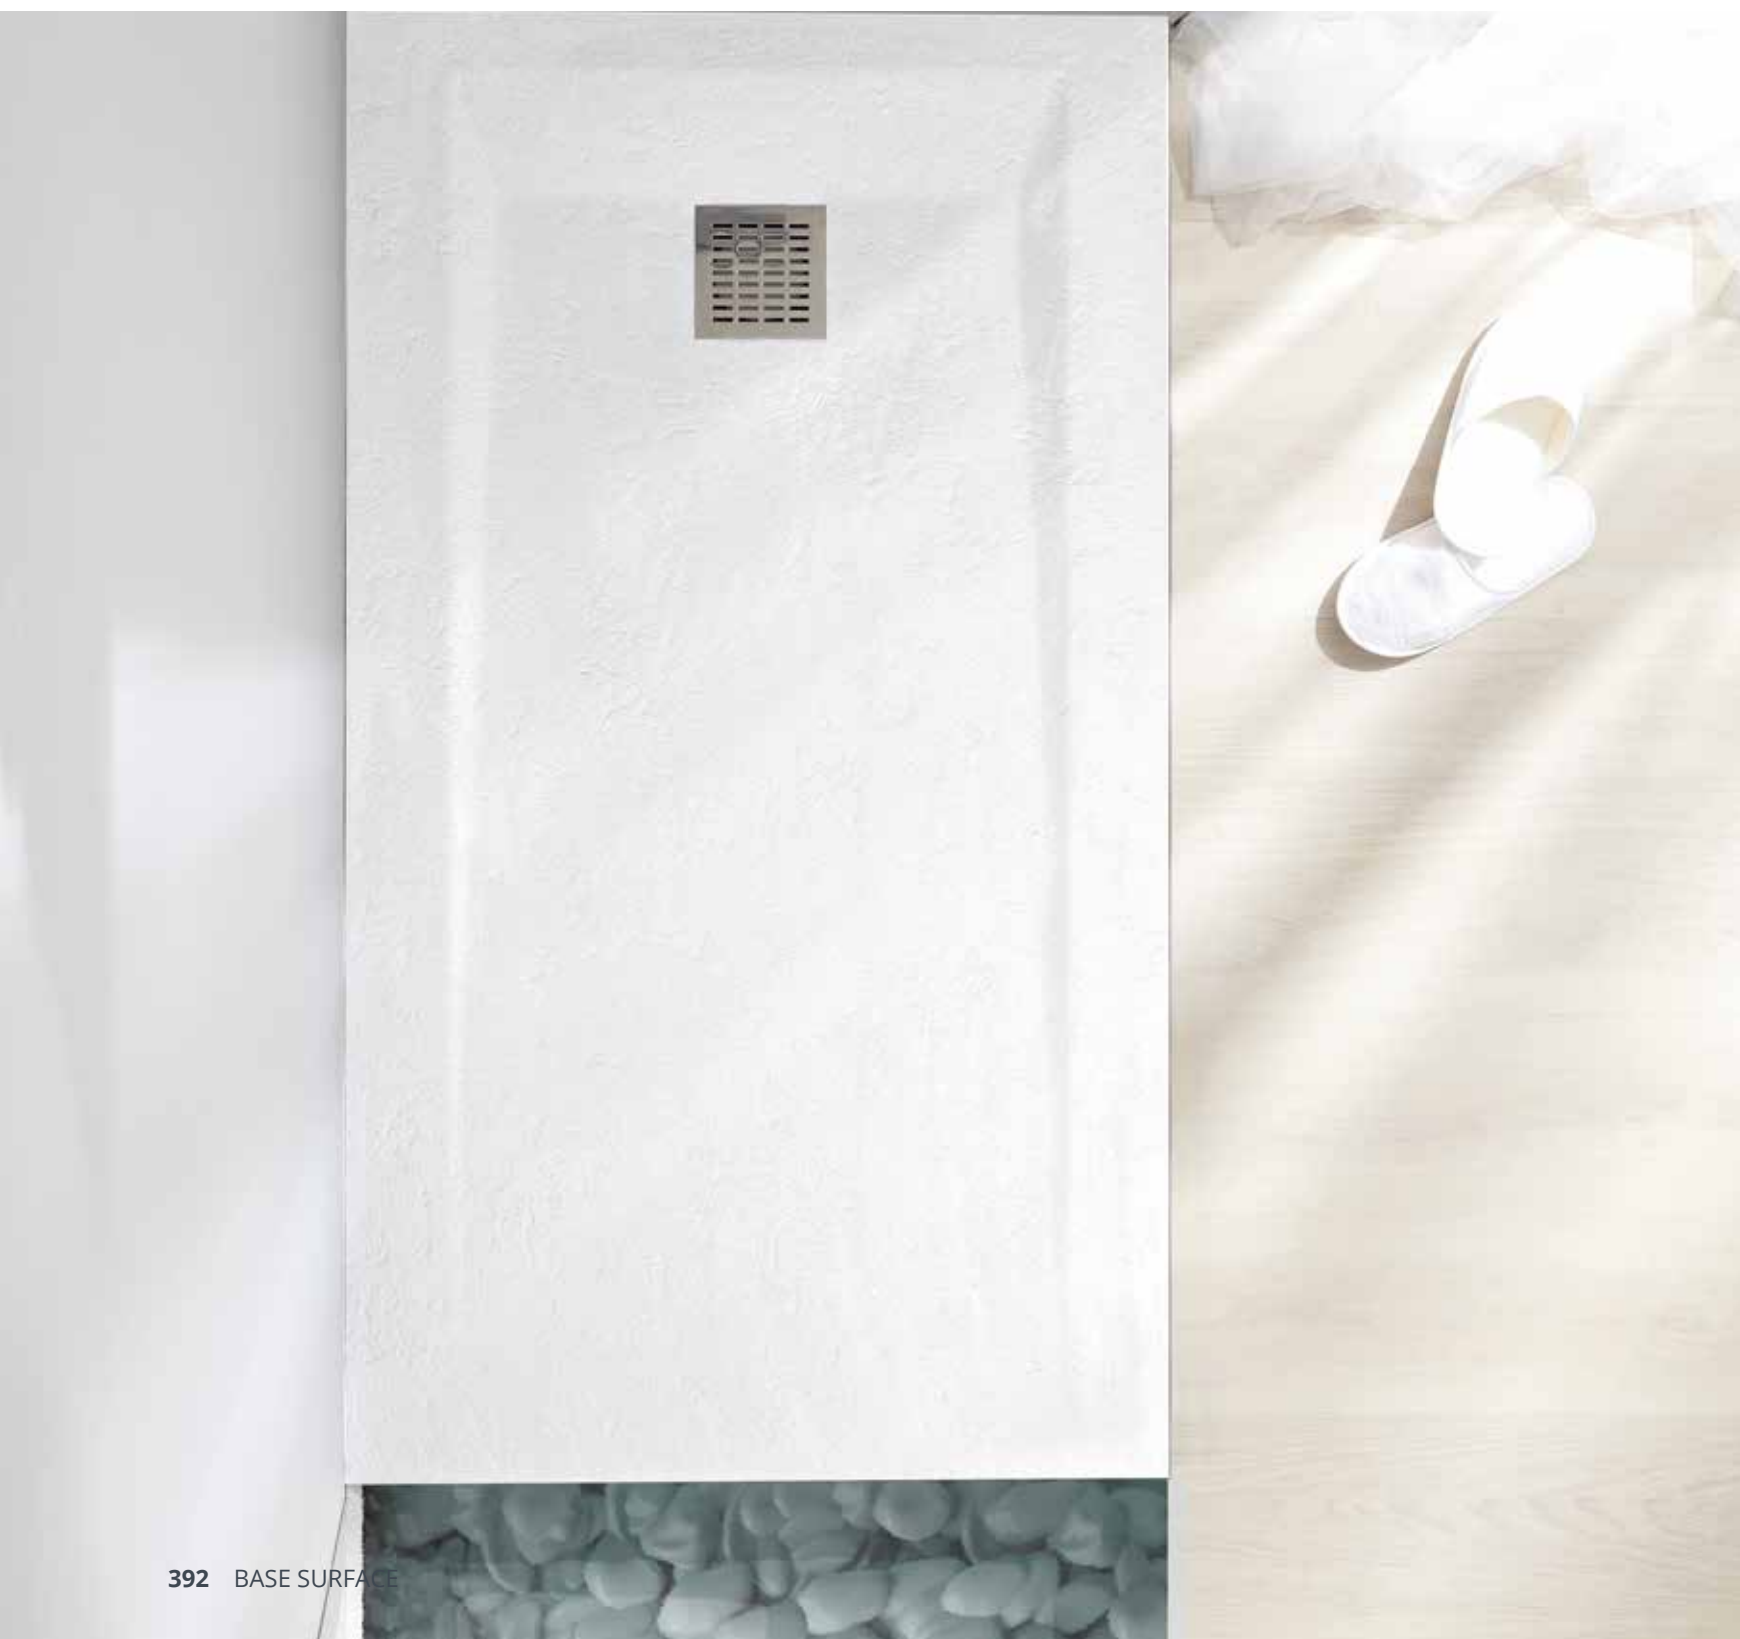

Base Surface

shower trays | receveurs de douche | душевые поддоны

finish | finition | отделка

Textured finish in white colour
Finition texturée en couleur blanc
Текстурированная цветная отделка

FEATURES

- Manufactured in Stonex®. Long-lasting and extremely safe material (shock-resistant).
- High-quality Gel Coat outer layer ISO NPG.
- The design of the tray includes a natural anti-slip surface to prevent falls.
- 35 l/min water evacuation.
- Easy and practical to install.
- Natural texture with a slate effect and a warm touch.
- Ultraslim: 3 cm high that facilitates access.
- Antibacterial.
- 2-year warranty.
- Large-sized shower trays, ideal to create the shower space replacing a bath.