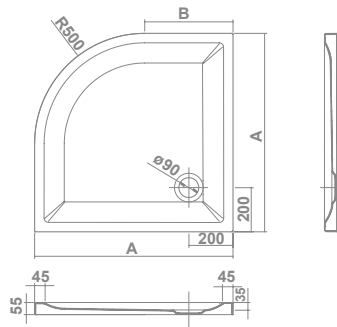

corner | d'angle | угловые

VITA-N

5.5 cm high. Waste valve not included (three cover finishes available)

Hauteur de 5,5 cm. Bonde d'évacuation non incluse (trois finitions de couvercle disponibles).
Высота 5,5 см. Сливной клапан в комплект не входит (три варианта отделки крышек в ассортименте)

6658501 **80x80x5,5 cm**

6658601 **90x90x5,5 cm**

6658701 **100x100x5,5 cm**

	A	B
800x800	800	300
900x900	900	400
1000x1000	1000	500

SPARES AND ACCESSORIES

Pièces de rechange et accessoires
Дополнительное оборудование и аксессуары

1. TN5020180000000 **ø 90 mm waste valve with chrome cover. 80 mm high.**
   Bonde d'évacuation ø 90 mm avec couvercle chromé. Hauteur 80 mm
   Сливной клапан ø 90 мм с хромированной крышкой. Высота 80 мм.
2. 6803121 **Extraslim waste valve ø 90 mm with matt white cover. Height 60 mm.**
   Bonde d'évacuation extra-plate ø 90 mm avec couvercle blanc mat. Hauteur 60 mm
   Сверхплоский сливной клапан диаметром 90 мм с матово-белой крышкой. Высота 60 мм.
3. 6803102 **Extraslim waste valve ø 90 mm with matt black cover. Height 60 mm**
   Bonde d'évacuation extra-plate ø 90 mm avec couvercle noir mat. Hauteur 60 mm
   Сверхплоский сливной клапан диаметром 90 мм с матово-черной крышкой. Высота 60 мм.

Note: Acrylic shower trays are supplied in carton boxes. | **Note:** Les receveurs de douche en acrylique sont livrés dans des cartons. | **Примечание:** акриловые душевые поддоны поставляются в картонной коробке.