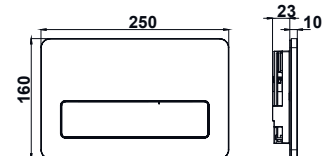

Note: The operating plates Eon and SLOT and the push-button Eon 3 are only compatible with Eon frames.
Note: Les plaques de commande Eon et SLOT sont uniquement compatibles avec le support Eon.
Примечание: Клавиши Eon и SLOT совместимы только с системами инсталляции Eon.