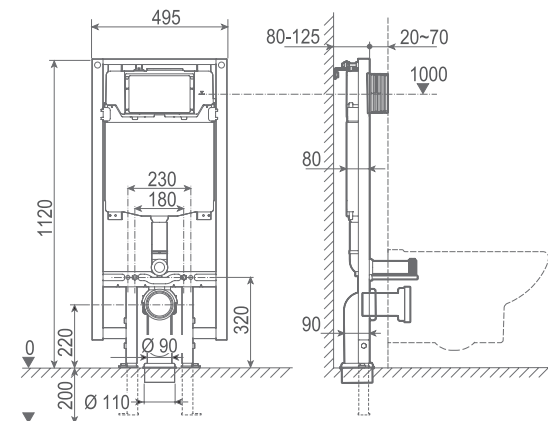

55480 WC FULL FRAME EOM COMPACT

Installation system for wall-hung WC in dry walls. Compact cistern and dual push-button mechanism 6/3, 4,5/3 and 4/2 liters. Fixing kit included. Minimum depth horizontal outlet: 80 mm. Minimum depth vertical outlet: 90/110 mm (DN90 / DN100). Conversion bend 90 or 110 mm

Système d'installation pour WC suspendu à paroi légère. Réservoir compact et mécanisme à double poussoir 6/3, 4,5/3 et 4/2 litres. Accessoires de montage inclus. Profondeur minimale de sortie horizontale: 80 mm. Profondeur minimale de sortie verticale: 90/110 mm (DN90 / DN100). Coude 90 ou 110 mm

Система инсталляции подвешенного унитаза на тонкую стену. Компактная цистерна с механизмом двойного слива на 6/3 л, 4,5/3 л и 4/2 л. Установочный комплект включен. Минимальная глубина, горизонтальное подключение: 80 мм. Минимальная глубина, вертикальное подключение: 90/110 мм (DN90 / DN100). Патрубок Ø90 или 110 мм