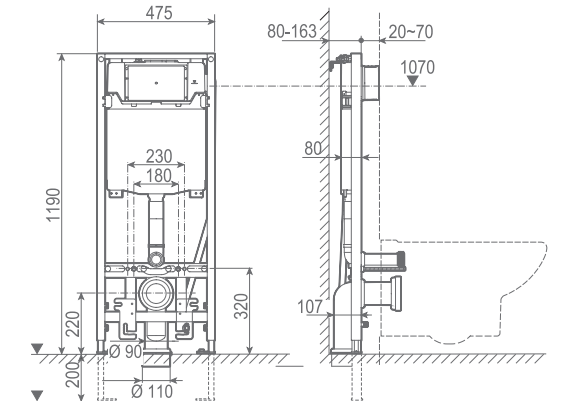

55484 WC FULL FRAME GALA INNOVA

Installation system for wall-hung WC in dry walls. Flexible inlet hose and corrugated pipe for Shower toilets included. Compact cistern and dual push-button mechanism 6/3, 4, 5/3 and 4/2 liters. Fixing kit included. Minimum depth horizontal outlet: 80 mm. Minimum depth vertical outlet: 90/110 mm (DN90 / DN100). Conversion bend 90 or 110 mm.

Système d'installation pour WC suspendu à paroi légère. Comprend un tuyau d'alimentation et un tube ondulé pour Shower toilets. Réservoir compact et mécanisme à double poussoir 6/3, 4,5/3 et 4/2 litres. Accessoires de montage inclus. Profondeur minimale de sortie horizontale: 80 mm. Profondeur minimale de sortie verticale: 90/110 mm (DN90 / DN100). Coude 90 ou 110 mm

Система инсталляции подвешенного унитаза на тонкую стену. Компактная цистерна с механизмом двойного слива на 6/3 л, 4,5/3 л и 4/2 л. Установочный комплект включен. Минимальная глубина, горизонтальное подключение: 80 мм. Минимальная глубина, вертикальное подключение: 90/110 мм (DN90 / DN100). Патрубок Ø90 или 110 мм