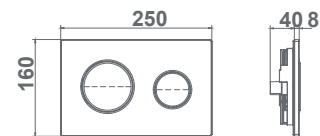

Push-button N

Bouton poussoir | Клавиши слива

EON 11

50567
Novedad

**DUAL FLUSH
PUSH-BUTTON**
**BOUTON POUSSOIR
DUALE**

КЛАВИША ДВОЙНОГО
СЛИВА

COLOUR OPTIONS | FINITIONS | ЦВЕТОВЫЕ ВАРИАНТЫ

01 White
Blanc
Белый цвет

02 Matt Black
Noir Mat
Черный

21 Matt white
Blanc Mat
Белый матовый

69 Polished chrome
Chromé brillant.
Глянцевый хром.

70 Matt chrome (laquered grey)
Chromé mat (Gris laqué).
Матовый хром (лакированный серый).

Note: The operating plates Eon and SLOT and the push-button Eon 3 are only compatible with Eon frames.
Note: Les plaques de commande Eon et SLOT sont uniquement compatibles avec le support Eon.
Примечание: Клавиши Eon и SLOT совместимы только с системами инсталляции Eon.