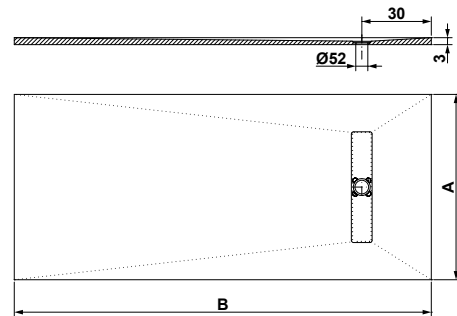

Platos de grandes dimensiones, ideales sustituir la bañera

Large-sized shower trays, ideal to create the shower space replacing a bath

Receveurs de grandes dimensions, idéaux pour créer l'espace de douche en remplaçant la baignoire

## Atom

		Ancho (A) / Width (A) / Largeur (A)		
		70 cm.	80 cm.	90 cm.
Largo (B) Length (B) Longueur (B)	100 cm.	Ref. 63500	Ref. 63510	Ref. 63520
	120 cm.	Ref. 63501	Ref. 63511	Ref. 63521
	140 cm.	Ref. 63502	Ref. 63512	Ref. 63522
	160 cm.	Ref. 63503	Ref. 63513	Ref. 63523
	180 cm.	Ref. 63504	Ref. 63514	Ref. 63524
	200 cm.	Ref. 63505	Ref. 63515	Ref. 63525
		Válvula de desagüe de 52 mm.	Waste valve 52 mm.	Vidage de 52 mm.
		Ref. 49310	Ref. 49310	Ref. 49310

## Corte a medida / Cut-to-size / Coupe sur mesure

		Ancho (A) / Width (A) / Largeur (A)		
		65 - 70 cm.	71 - 80 cm.	81 - 90 cm.
Largo (B) Length (B) Longueur (B)	80 - 100 cm.	Ref. C63500	Ref. C63510	Ref. C63520
	101 - 120 cm.	Ref. C63501	Ref. C63511	Ref. C63521
	121 - 140 cm.	Ref. C63502	Ref. C63512	Ref. C63522
	141 - 160 cm.	Ref. C63503	Ref. C63513	Ref. C63523
	161 - 180 cm.	Ref. C63504	Ref. C63514	Ref. C63524
	181 - 200 cm.	Ref. C63505	Ref. C63515	Ref. C63525