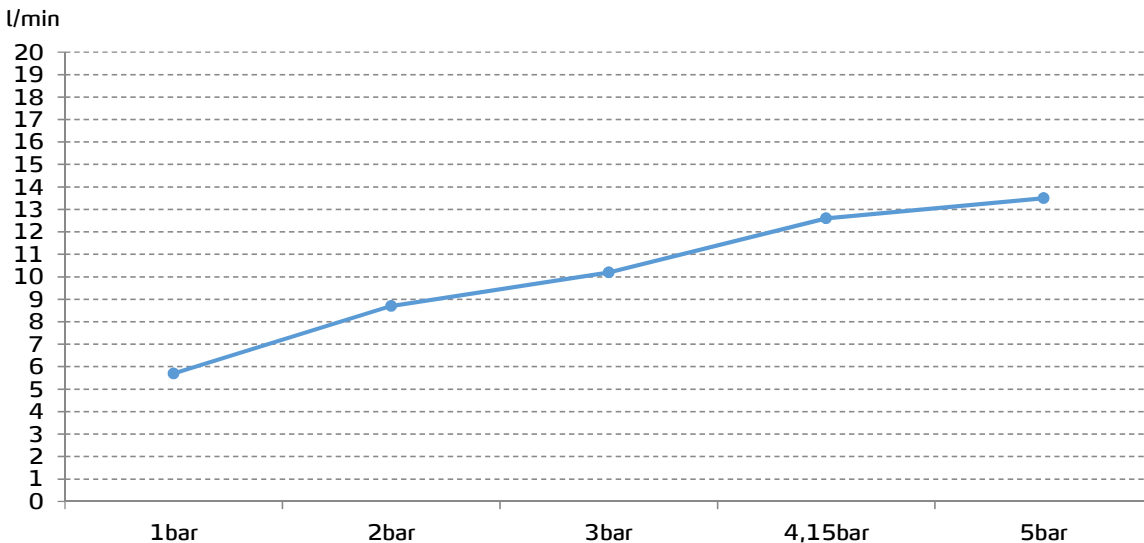

gala

Reference G3853000
Description Kitchen mixer
Collection TEZA

TECHNICAL SPECIFICATIONS

Single lever mixer with rotating spout

Produced with recycled materials

The alloy used to produce it is included in the "European Positive List" (no migration of hazardous materials to water)

G-Last chrome technology: high resistance against scratches

Ceramic discs cartridge $\varnothing 35$ mm

3/8" flexible connection hoses included

FLOW RATE

Data measured in maximum flow position with mixed water