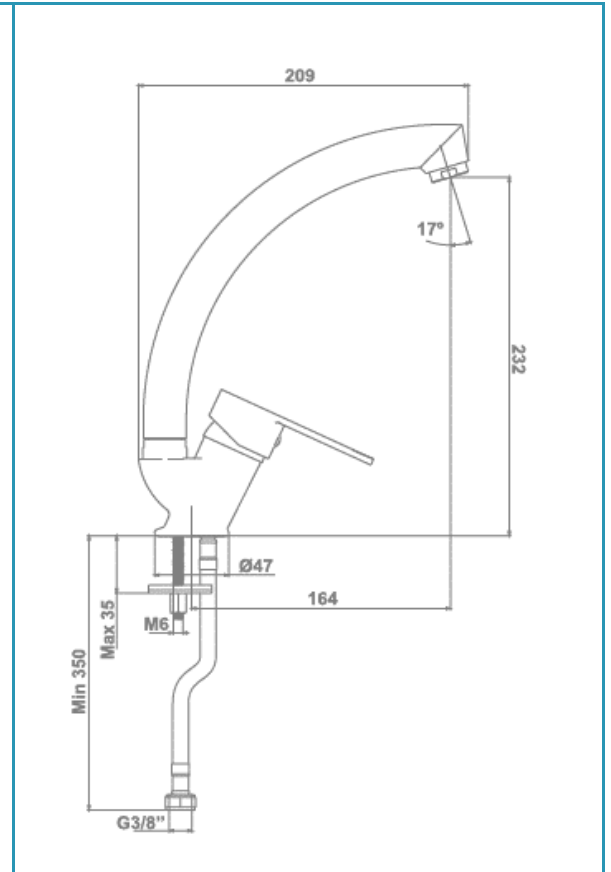

gala

Reference G3853000
Description Kitchen mixer
Collection TEZA

TECHNICAL SPECIFICATIONS

Single lever mixer with rotating spout

Produced with recycled materials

The alloy used to produce it is included in the "European Positive List" (no migration of hazardous materials to water)

G-Last chrome technology: high resistance against scratches

Ceramic discs cartridge $\varnothing 35$ mm

3/8" flexible connection hoses included

FLOW RATE

Data measured in maximum flow position with mixed water