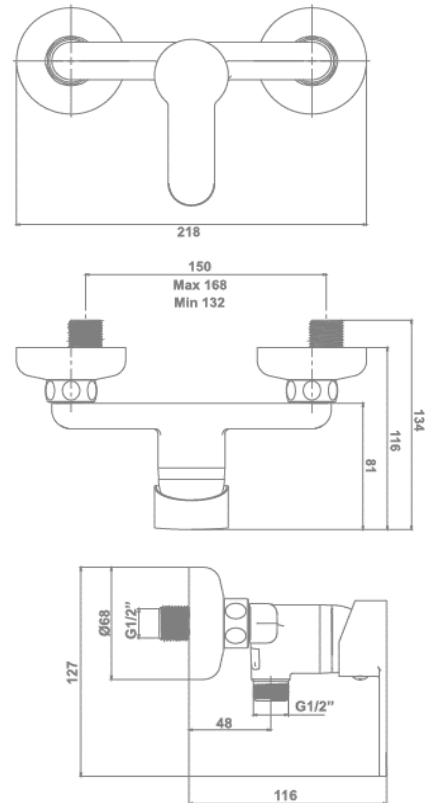

gala

Reference G3853200
Description Shower mixer with shower set
Collection TEZA

TECHNICAL SPECIFICATIONS

- Flow restrictor to 8 l/min included
- Contributes to obtaining BREEAM, LEED and VERDE certifications through its sustainable use of water
- Produced with recycled materials
- The alloy used to produce it is included in the "European Positive List" (no migration of hazardous materials to water)
- G-Last chrome technology: high resistance against scratches

Ceramic discs cartridge $\varnothing 35$ mm

Shower set included:

- 150 cm flexible hose
- $\varnothing 8$ cm hand shower. 1 function
- Hand shower holder

FLOW RATE

Data measured in maximum flow position with mixed water