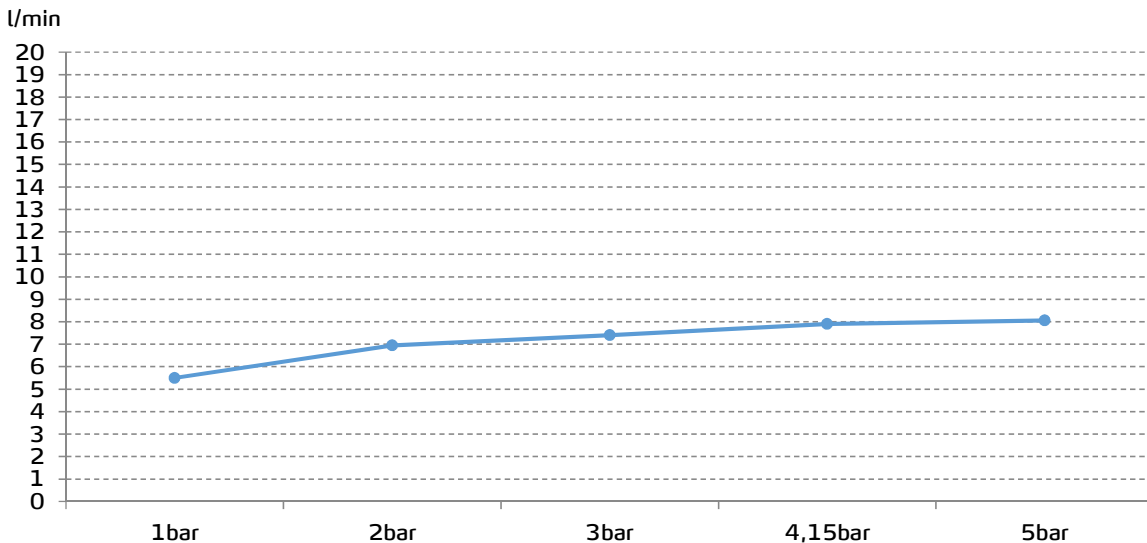

gala

Reference G3853200
Description Shower mixer with shower set
Collection TEZA

TECHNICAL SPECIFICATIONS

- Flow restrictor to 8 l/min included
- Contributes to obtaining BREEAM, LEED and VERDE certifications through its sustainable use of water
- Produced with recycled materials
- The alloy used to produce it is included in the "European Positive List" (no migration of hazardous materials to water)
- G-Last chrome technology: high resistance against scratches

Ceramic discs cartridge $\varnothing 35$ mm

Shower set included:

- 150 cm flexible hose
- $\varnothing 8$ cm hand shower. 1 function
- Hand shower holder

FLOW RATE

Data measured in maximum flow position with mixed water