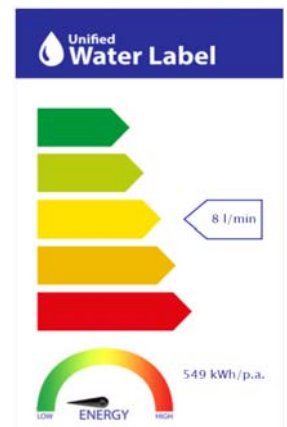

gala

Reference G3853200
Description Shower mixer with shower set
Collection TEZA

TECHNICAL SPECIFICATIONS

- Flow restrictor to 8 l/min included
- Contributes to obtaining BREEAM, LEED and VERDE certifications through its sustainable use of water
- Produced with recycled materials
- The alloy used to produce it is included in the "European Positive List" (no migration of hazardous materials to water)
- G-Last chrome technology: high resistance against scratches

Ceramic discs cartridge $\varnothing 35$ mm

Shower set included:

- 150 cm flexible hose
- $\varnothing 8$ cm hand shower. 1 function
- Hand shower holder

FLOW RATE

Data measured in maximum flow position with mixed water