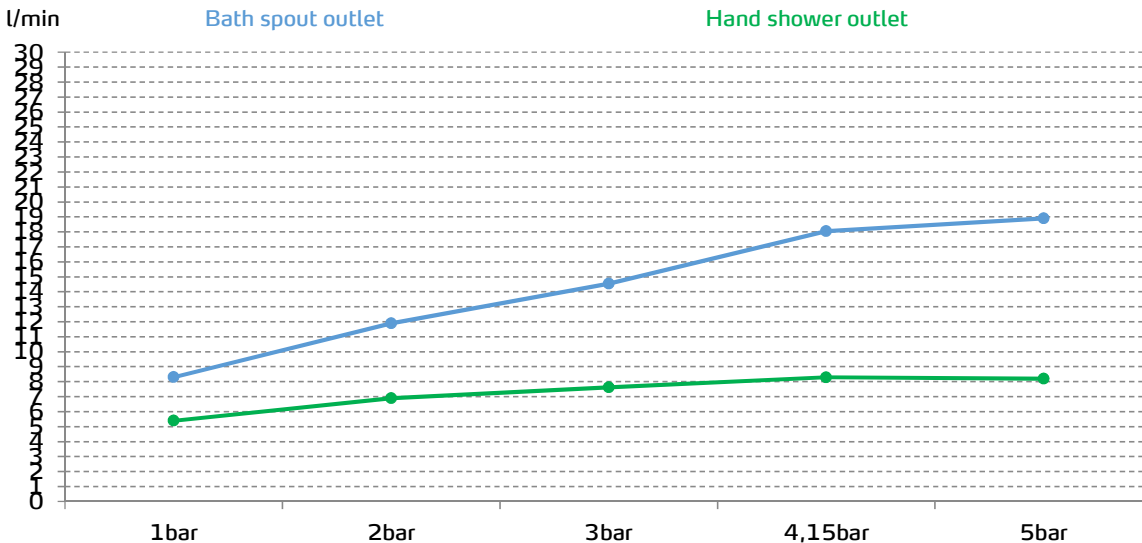

gala

Reference G3853300
Description Bath and shower mixer with shower set
Collection TEZA

TECHNICAL SPECIFICATIONS

- Flow restrictor to 8 l/min included
- Contributes to obtaining VERDE certification through its sustainable use of water
- Produced with recycled materials
- The alloy used to produce it is included in the "European Positive List" (no migration of hazardous materials to water)
- G-Last chrome technology: high resistance against scratches

Ceramic discs cartridge $\varnothing 35$ mm

Shower set included:

- 170 cm flexible hose
- $\varnothing 8$ cm hand shower. 1 function
- Hand shower holder

FLOW RATE

Data measured in maximum flow position with mixed water