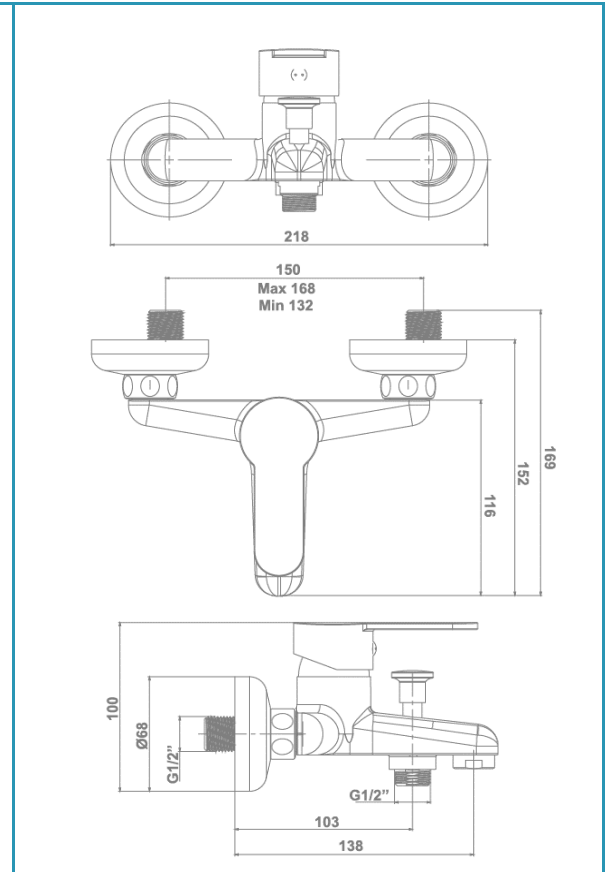

gala

Reference G3853300
Description Bath and shower mixer with shower set
Collection TEZA

TECHNICAL SPECIFICATIONS

- Flow restrictor to 8 l/min included
- Contributes to obtaining VERDE certification through its sustainable use of water
- Produced with recycled materials
- The alloy used to produce it is included in the "European Positive List" (no migration of hazardous materials to water)
- G-Last chrome technology: high resistance against scratches

Ceramic discs cartridge $\varnothing 35$ mm

Shower set included:

- 170 cm flexible hose
- $\varnothing 8$ cm hand shower. 1 function
- Hand shower holder

FLOW RATE

Data measured in maximum flow position with mixed water