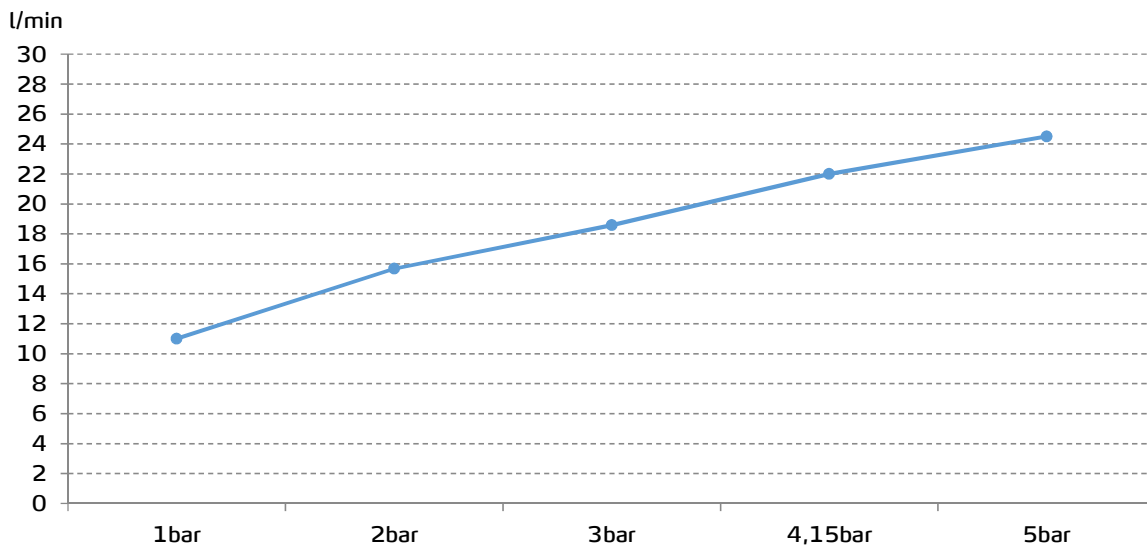

gala

Reference G3897100
Description Twin-lever bidet mixer
Collection GRECIA

TECHNICAL SPECIFICATIONS

- 1/4 turn ceramic disk valve
- 3/8" flexible connection hoses included
- Automatic waste included

FLOW RATE

Data measured in maximum flow position with mixed water