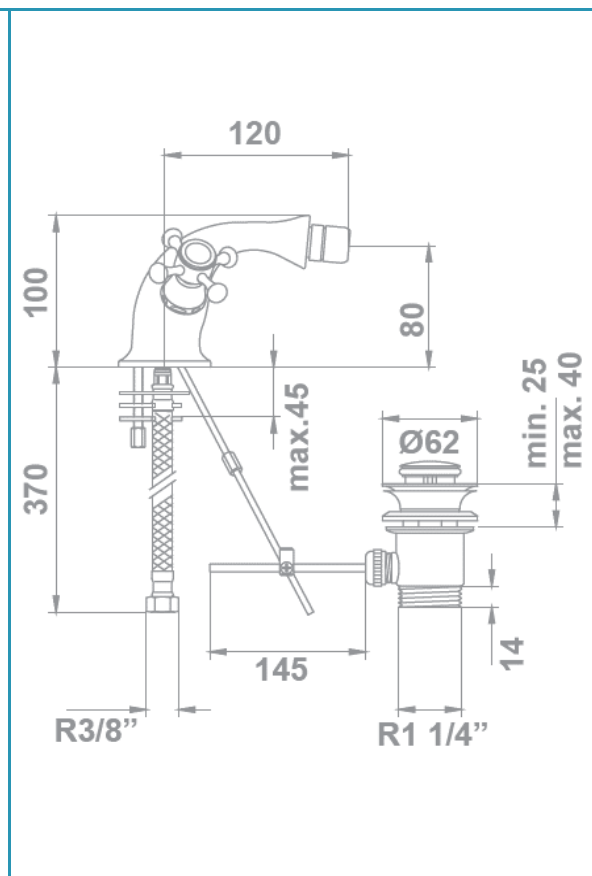

gala

Reference G3897100
Description Twin-lever bidet mixer
Collection GRECIA

TECHNICAL SPECIFICATIONS

- 1/4 turn ceramic disk valve
- 3/8" flexible connection hoses included
- Automatic waste included

FLOW RATE

Data measured in maximum flow position with mixed water