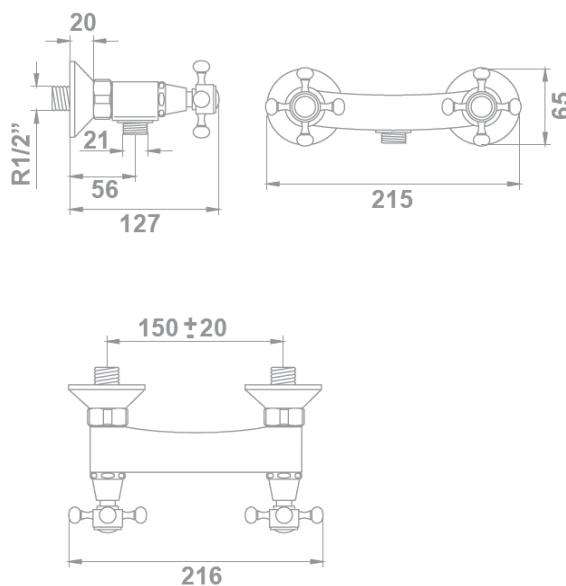

# gala

**Reference** G3897200  
**Description** Twin-lever shower mixer  
**Collection** GRECIA

## TECHNICAL SPECIFICATIONS

1/4 turn ceramic disk valve

Shower set included:

- 170 cm flexible hose
- Hand shower
- Hand shower holder

## FLOW RATE

Data measured in maximum flow position with mixed water