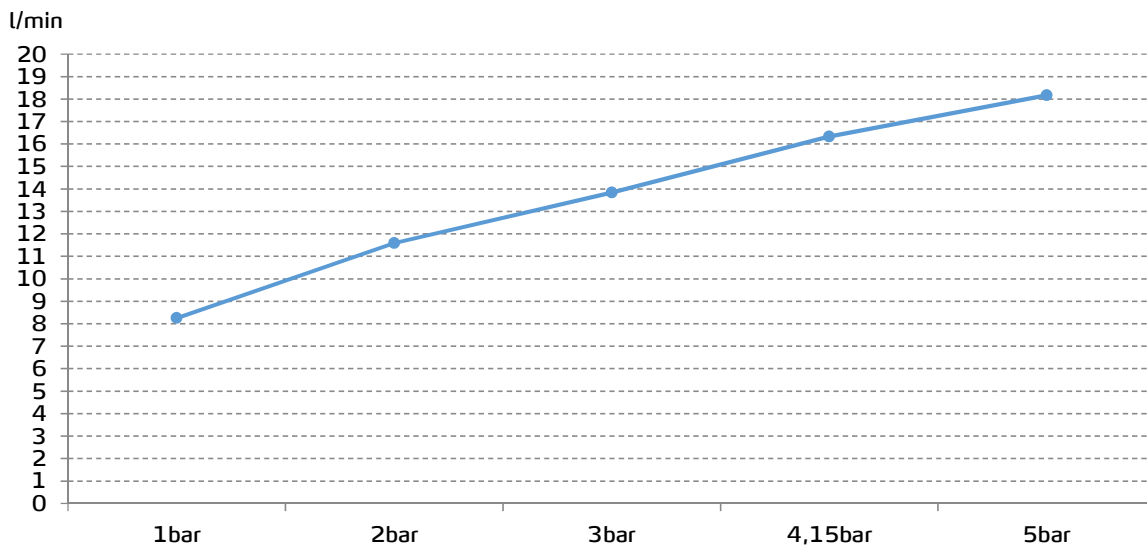

# gala

**Reference** G3897200  
**Description** Twin-lever shower mixer  
**Collection** GRECIA

## TECHNICAL SPECIFICATIONS

1/4 turn ceramic disk valve

Shower set included:

- 170 cm flexible hose
- Hand shower
- Hand shower holder

## FLOW RATE

Data measured in maximum flow position with mixed water