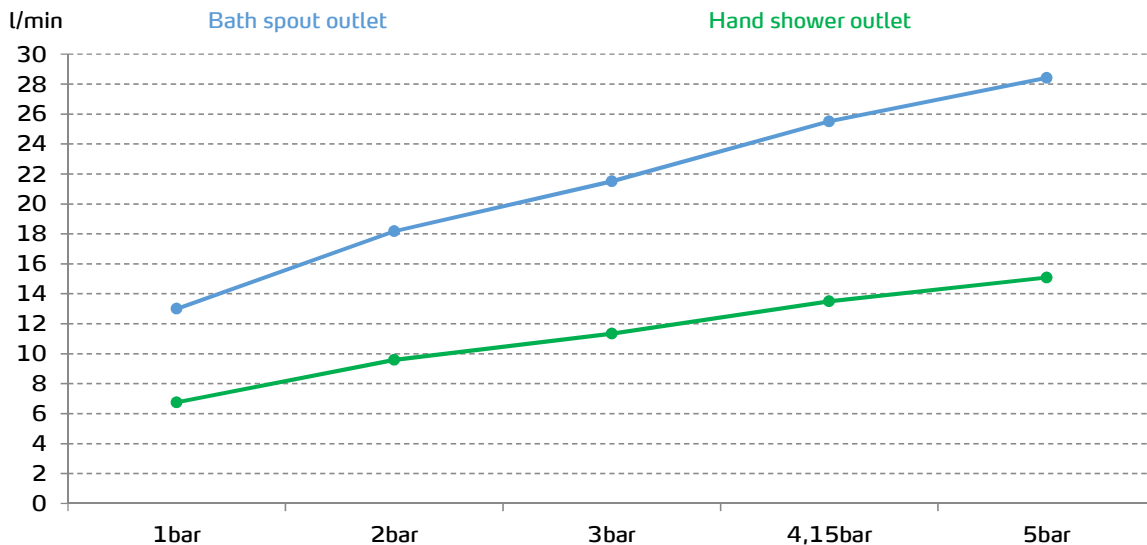

# gala

**Reference** G3897300  
**Description** Twin-lever bath and shower mixer  
**Collection** GRECIA

## TECHNICAL SPECIFICATIONS

1/4 turn ceramic disk valve

Shower set included:

- 170 cm flexible hose
- Hand shower
- Hand shower holder

## FLOW RATE

Data measured in maximum flow position with mixed water