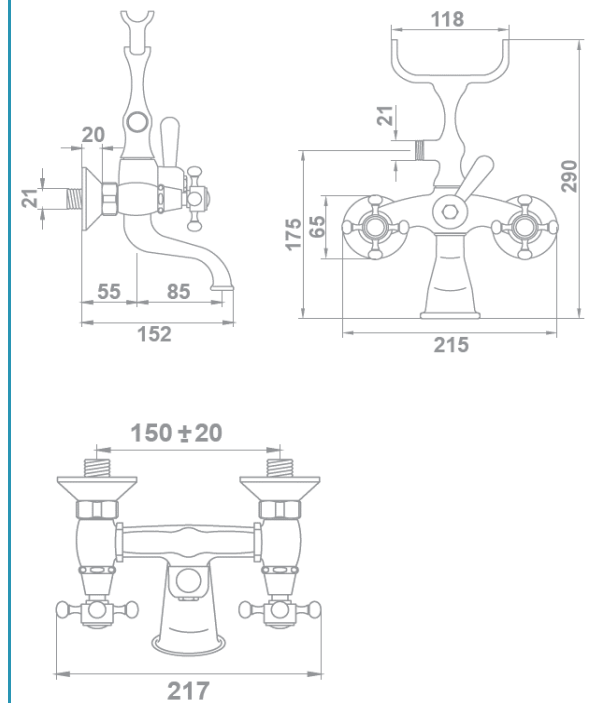

# gala

**Reference** G3897300  
**Description** Twin-lever bath and shower mixer  
**Collection** GRECIA

## TECHNICAL SPECIFICATIONS

1/4 turn ceramic disk valve

Shower set included:

- 170 cm flexible hose
- Hand shower
- Hand shower holder

## FLOW RATE

Data measured in maximum flow position with mixed water