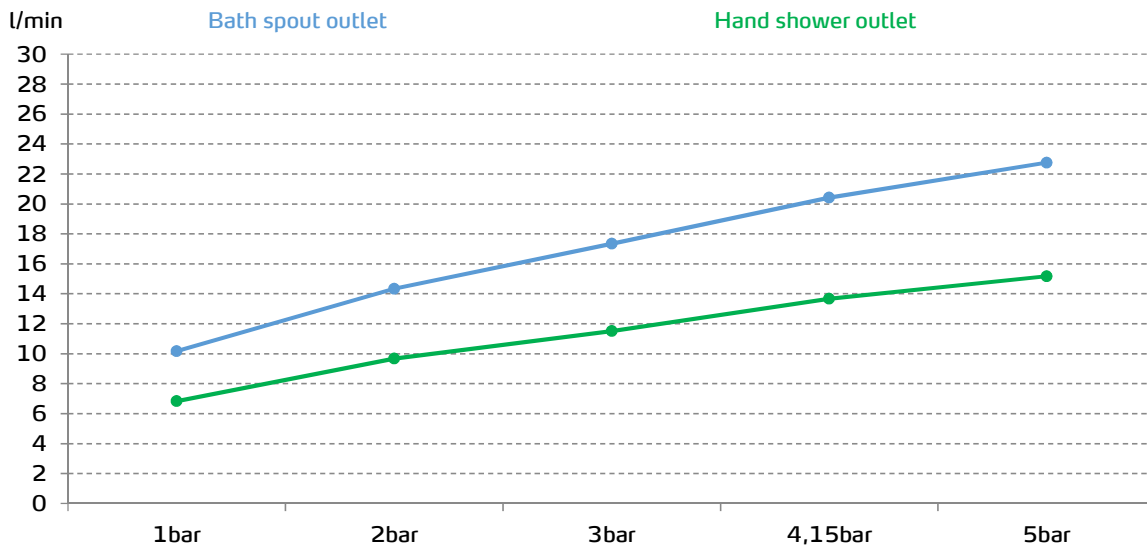

gala

Reference G3898200
Description Thermostatic bath and shower mixer
Collection ONIS

TECHNICAL SPECIFICATIONS

Thermostatic faucet

- 38°C SafeStop safety device included
- Flow limiter that allows savings of water of up to 50% included

Shower set included:

- 170 cm flexible hose
- Ergonomic hand shower with 3 functions
- Hand shower holder

FLOW RATE

Data measured in maximum flow position with mixed water