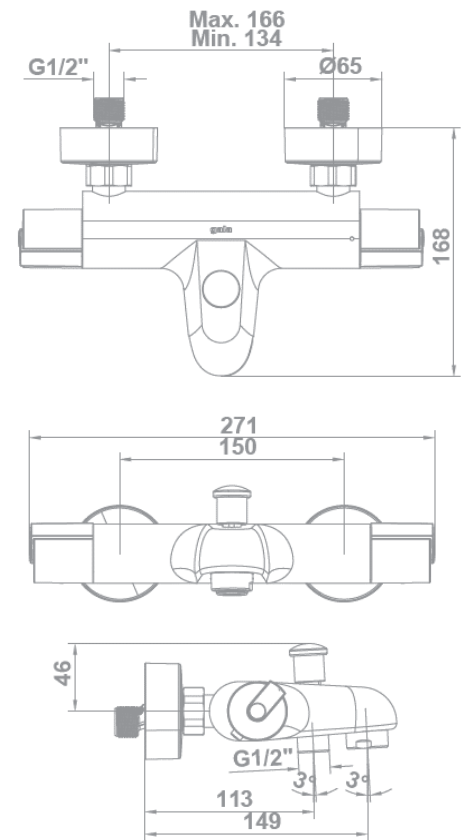

gala

Reference G3898200
Description Thermostatic bath and shower mixer
Collection ONIS

TECHNICAL SPECIFICATIONS

Thermostatic faucet

- 38°C SafeStop safety device included
- Flow limiter that allows savings of water of up to 50% included

Shower set included:

- 170 cm flexible hose
- Ergonomic hand shower with 3 functions
- Hand shower holder

FLOW RATE

Data measured in maximum flow position with mixed water