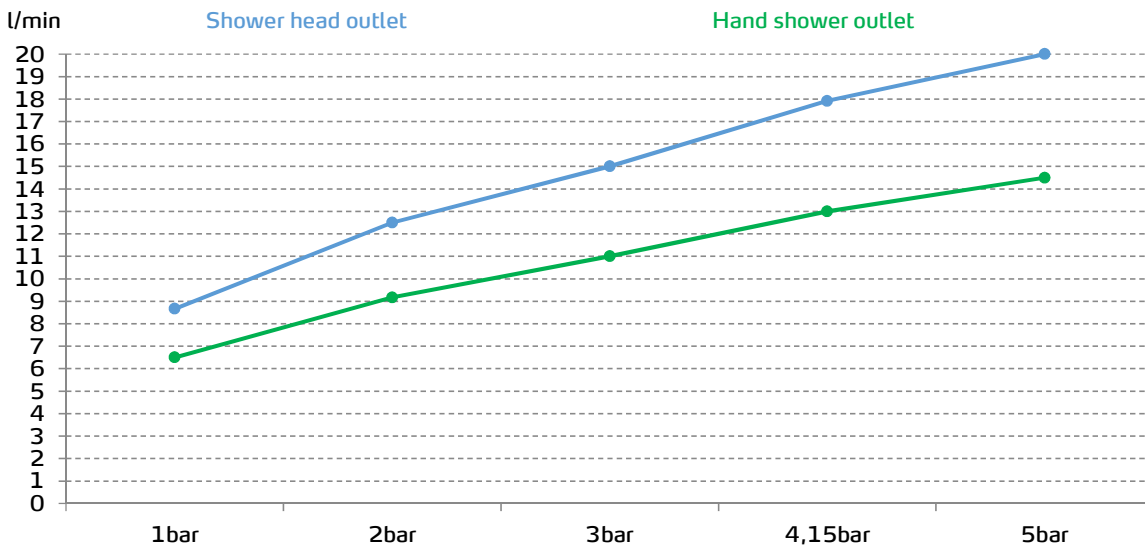

gala

Reference G3898300
Description Thermostatic shower column
Collection ONIS

TECHNICAL SPECIFICATIONS

Thermostatic faucet

38°C SafeStop safety device included

Shower set included:

- 20 cm shower head
- 40 cm extensible showerbar
- 170 cm flexible hose
- Ergonomic hand shower with 3 functions
- Hand shower holder

FLOW RATE

Data measured in maximum flow position with mixed water