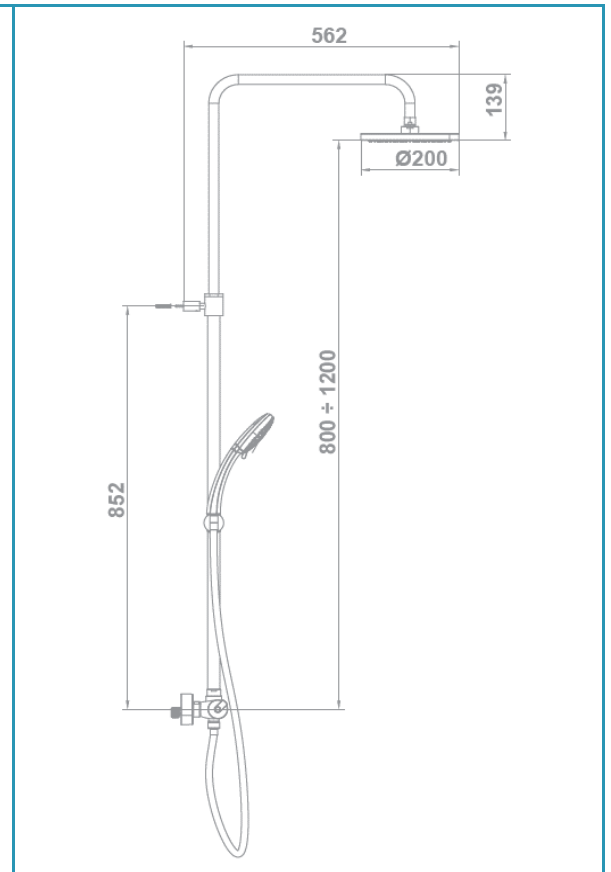

gala

Reference G3898300
Description Thermostatic shower column
Collection ONIS

TECHNICAL SPECIFICATIONS

Thermostatic faucet

38°C SafeStop safety device included

Shower set included:

- 20 cm shower head
- 40 cm extensible showerbar
- 170 cm flexible hose
- Ergonomic hand shower with 3 functions
- Hand shower holder

FLOW RATE

Data measured in maximum flow position with mixed water