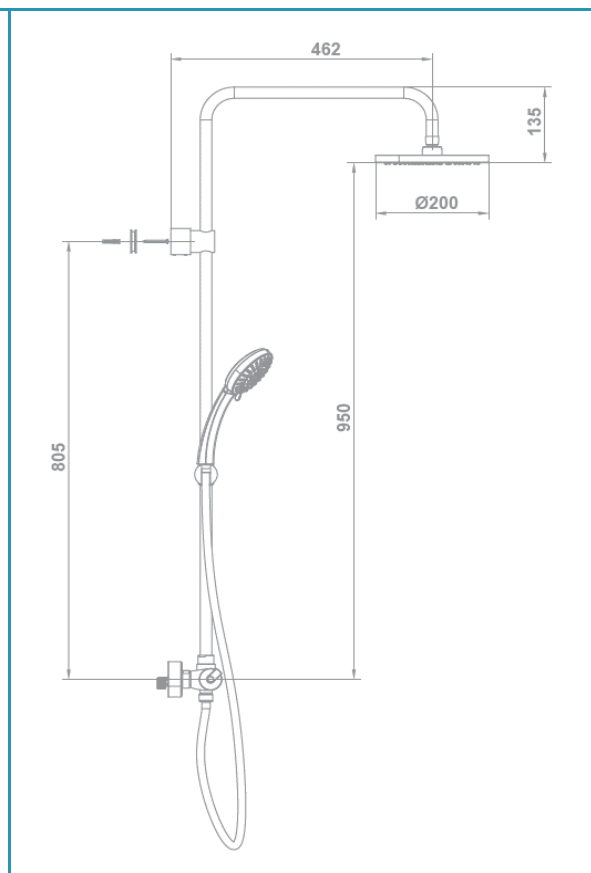

# gala

**Reference** G3898400  
**Description** Thermostatic shower column  
**Collection** ONIS

## TECHNICAL SPECIFICATIONS

Thermostatic faucet

38°C SafeStop safety device included

Shower set included:

- 20 cm shower head
- 170 cm flexible hose
- Ergonomic hand shower with 3 functions
- Hand shower holder

## FLOW RATE

Data measured in maximum flow position with mixed water