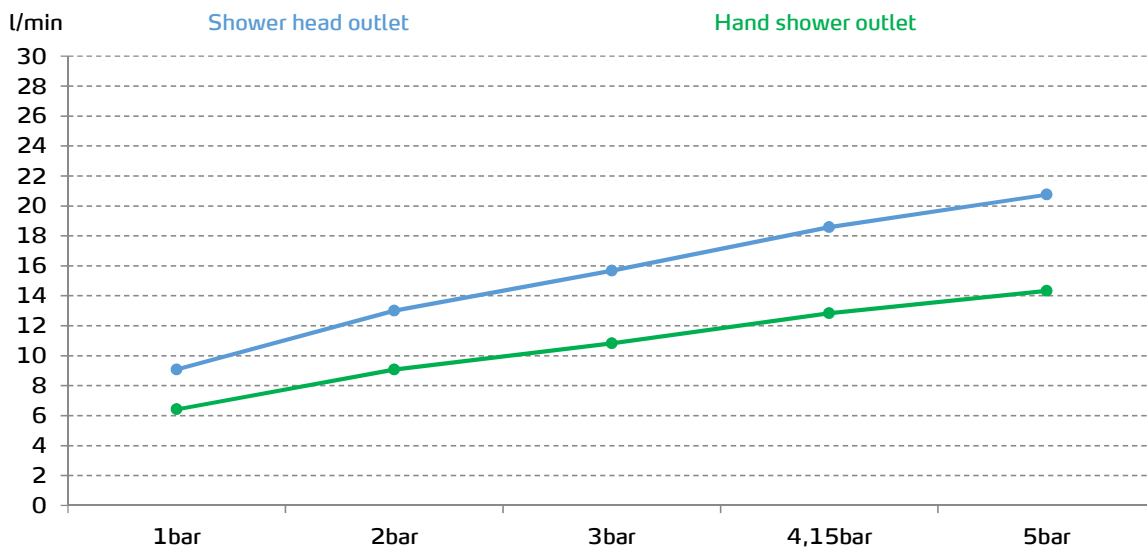

## TECHNICAL SPECIFICATIONS

Thermostatic faucet

38°C SafeStop safety device included

Shower set included:

- 20 cm shower head
- 170 cm flexible hose
- Ergonomic hand shower with 3 functions
- Hand shower holder

## FLOW RATE

Data measured in maximum flow position with mixed water