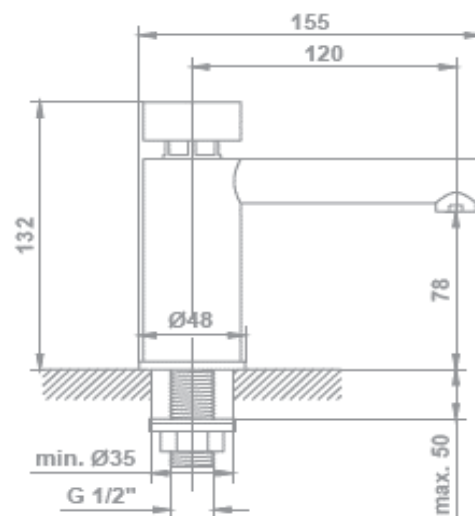

gala

Reference G3923000
Description Basin self-closing tap
Collection TEMPORIZADAS

TECHNICAL SPECIFICATIONS

Simple tap (cold or pre-mixed water)

Self-closing cartridge adjustable to 3 positions:

- 6 seconds
- 8 seconds
- 10 seconds

1/2" flexible connection hose included

OPTIONAL ACCESORY

G3920500 Mixer for self-closing faucets (two waters)

FLOW RATE