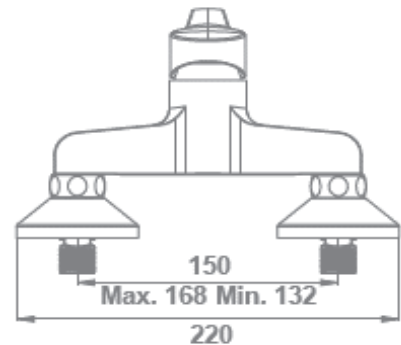

gala

Reference G3927200
Description Shower mixer with shower set
Collection SíA

TECHNICAL SPECIFICATIONS

- Flow restrictor to 8 l/min included
- Contributes to obtaining BREEAM, LEED and VERDE certifications through its sustainable use of water
- Produced with recycled materials
- The alloy used to produce it is included in the "European Positive List" (no migration of hazardous materials to water)
- G-Last chrome technology: high resistance against scratches

Ceramic discs cartridge $\varnothing 35$ mm

Shower set included:

- 150 cm flexible hose
- $\varnothing 10$ cm hand shower. 1 function
- Hand shower holder

FLOW RATE

Data measured in maximum flow position with mixed water