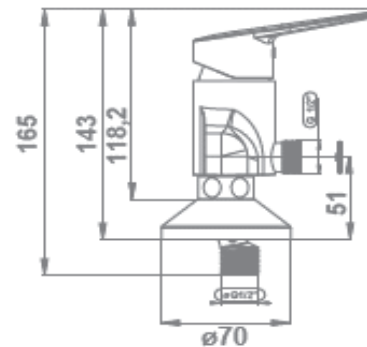

gala

Reference G3927200
Description Shower mixer with shower set
Collection SíA

TECHNICAL SPECIFICATIONS

- Flow restrictor to 8 l/min included
- Contributes to obtaining BREEAM, LEED and VERDE certifications through its sustainable use of water
- Produced with recycled materials
- The alloy used to produce it is included in the "European Positive List" (no migration of hazardous materials to water)
- G-Last chrome technology: high resistance against scratches

Ceramic discs cartridge $\varnothing 35$ mm

Shower set included:

- 150 cm flexible hose
- $\varnothing 10$ cm hand shower. 1 function
- Hand shower holder

FLOW RATE

Data measured in maximum flow position with mixed water