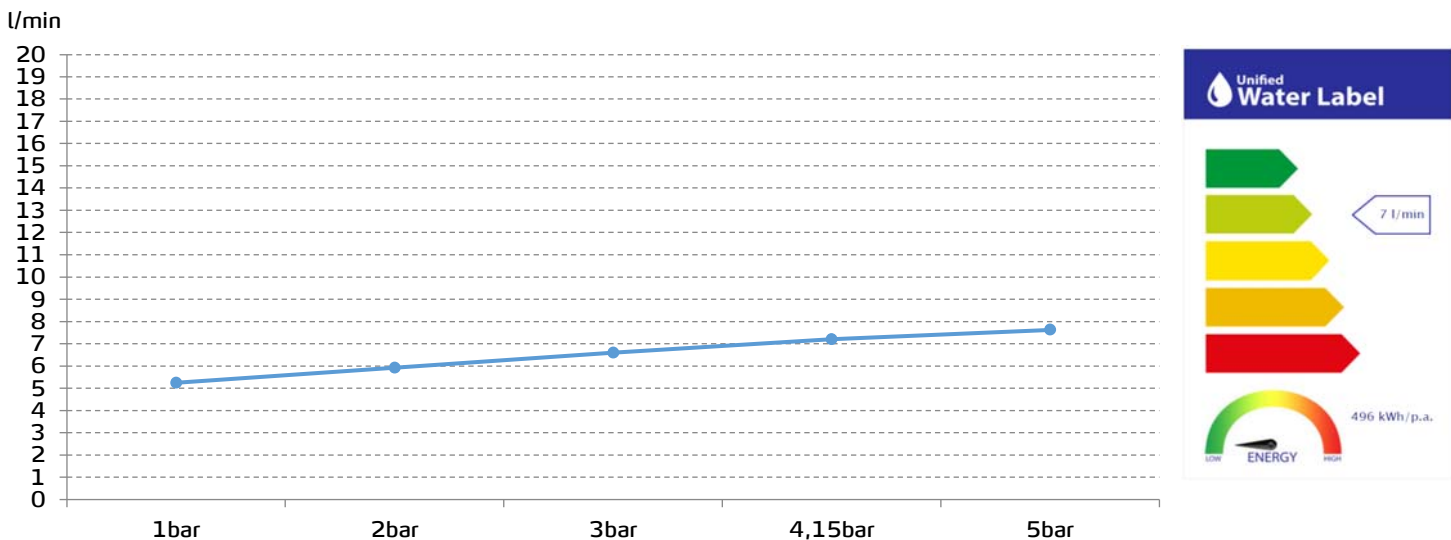

gala

Reference G3927200
Description Shower mixer with shower set
Collection SíA

TECHNICAL SPECIFICATIONS

- Flow restrictor to 8 l/min included
- Contributes to obtaining BREEAM, LEED and VERDE certifications through its sustainable use of water
- Produced with recycled materials
- The alloy used to produce it is included in the "European Positive List" (no migration of hazardous materials to water)
- G-Last chrome technology: high resistance against scratches

Ceramic discs cartridge $\varnothing 35$ mm

Shower set included:

- 150 cm flexible hose
- $\varnothing 10$ cm hand shower. 1 function
- Hand shower holder

FLOW RATE

Data measured in maximum flow position with mixed water