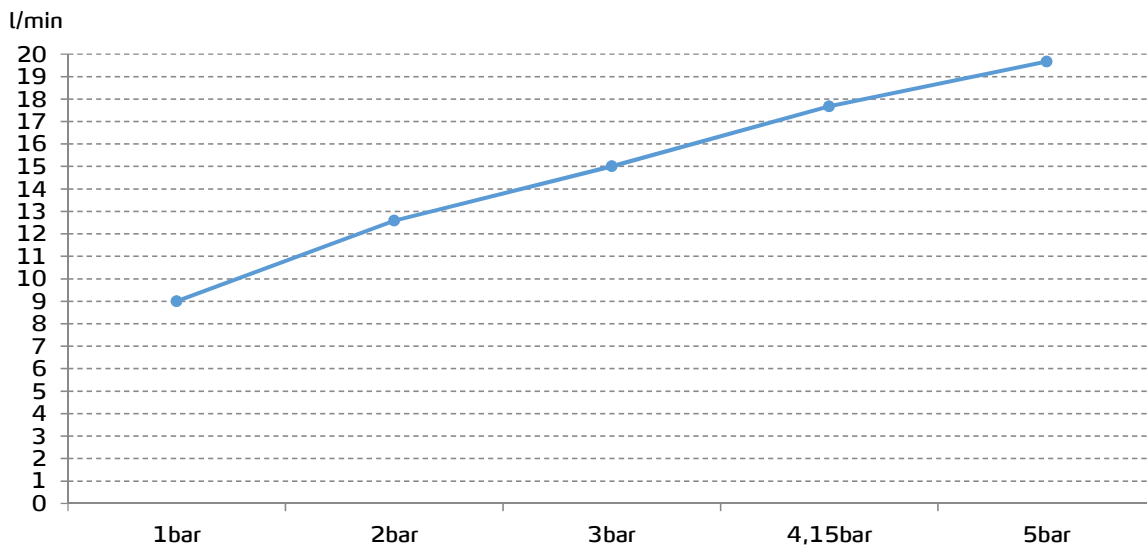

gala

Reference G3931300
Description Bidet mixer
Collection BALANCE

TECHNICAL SPECIFICATIONS

Single lever mixer with cold start

Eco-friendly cartridge with two-step opening

Ceramic discs cartridge $\varnothing 40$ mm

3/8" flexible connection hoses included

Installation with up-down valve

FLOW RATE

Data measured in maximum flow position with mixed water