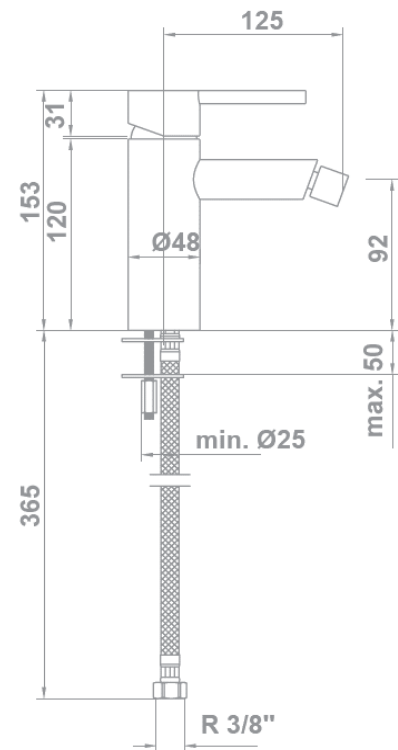

gala

Reference G3931300
Description Bidet mixer
Collection BALANCE

TECHNICAL SPECIFICATIONS

Single lever mixer with cold start

Eco-friendly cartridge with two-step opening

Ceramic discs cartridge $\varnothing 40$ mm

3/8" flexible connection hoses included

Installation with up-down valve

FLOW RATE

Data measured in maximum flow position with mixed water