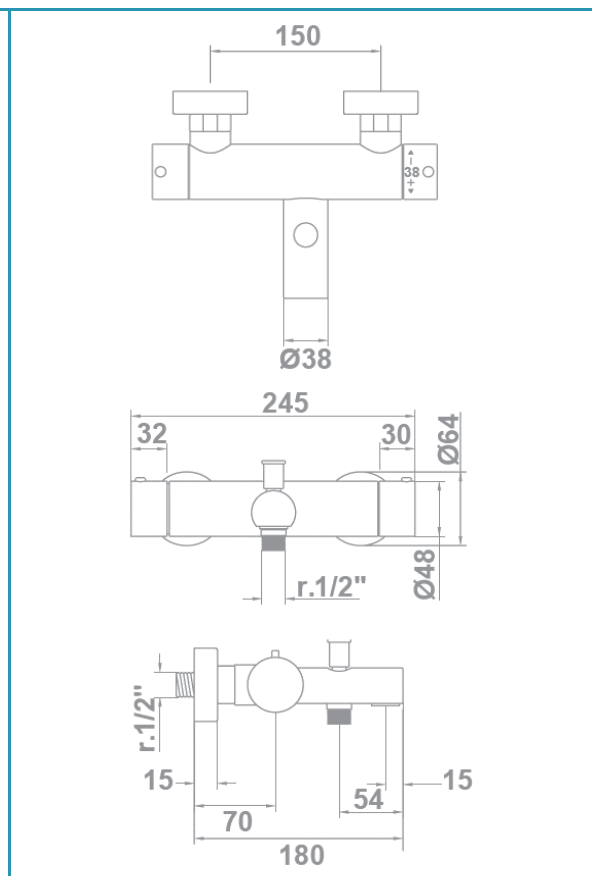

gala

Reference G3931900
Description Thermostatic bath and shower mixer
Collection BALANCE

TECHNICAL SPECIFICATIONS

Thermostatic faucet

 38°C SafeStop safety device included

Shower set included:

- 170 cm satin flexible hose
- Hand shower
- Hand shower holder

FLOW RATE

Data measured in maximum flow position with mixed water