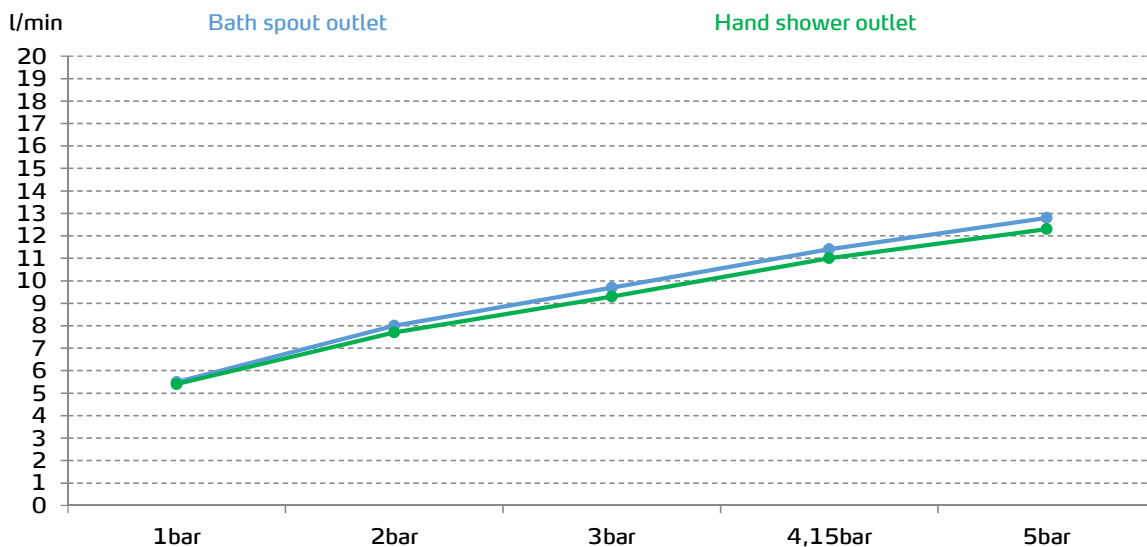

gala

Reference G3931900
Description Thermostatic bath and shower mixer
Collection BALANCE

TECHNICAL SPECIFICATIONS

Thermostatic faucet

 38°C SafeStop safety device included

Shower set included:

- 170 cm satin flexible hose
- Hand shower
- Hand shower holder

FLOW RATE

Data measured in maximum flow position with mixed water