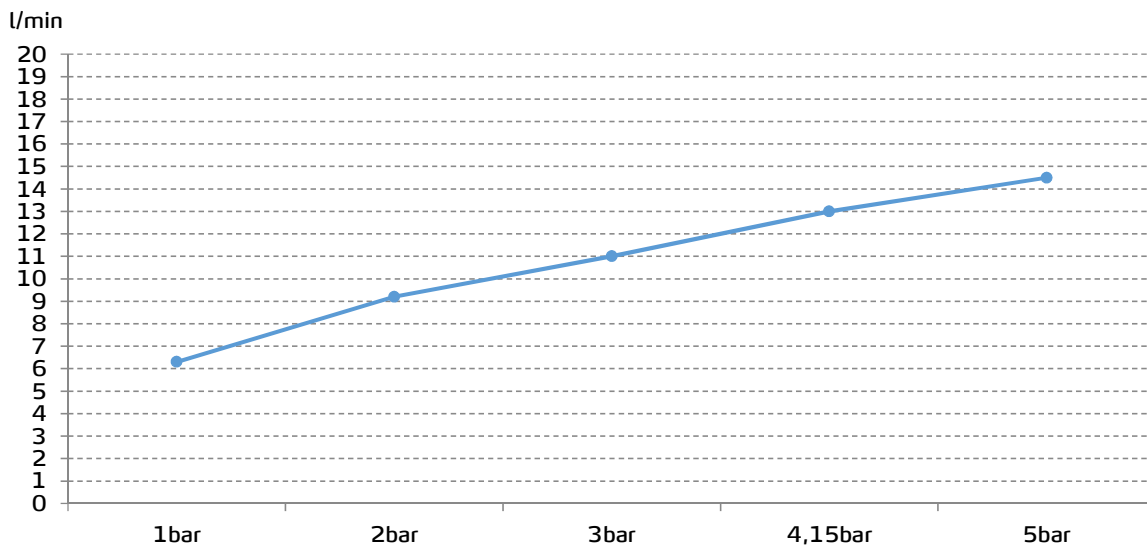

gala

Reference G3932000
Description Thermostatic shower mixer
Collection BALANCE

TECHNICAL SPECIFICATIONS

Thermostatic faucet

 38°C SafeStop safety device included

Shower set included:

- 170 cm satin flexible hose
- Hand shower
- Hand shower holder

FLOW RATE

Data measured in maximum flow position with mixed water