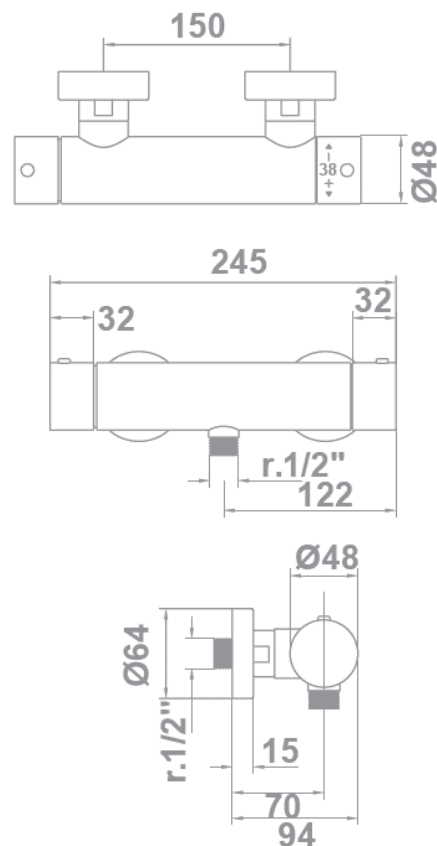

gala

Reference G3932000
Description Thermostatic shower mixer
Collection BALANCE

TECHNICAL SPECIFICATIONS

Thermostatic faucet

 38°C SafeStop safety device included

Shower set included:

- 170 cm satin flexible hose
- Hand shower
- Hand shower holder

FLOW RATE

Data measured in maximum flow position with mixed water