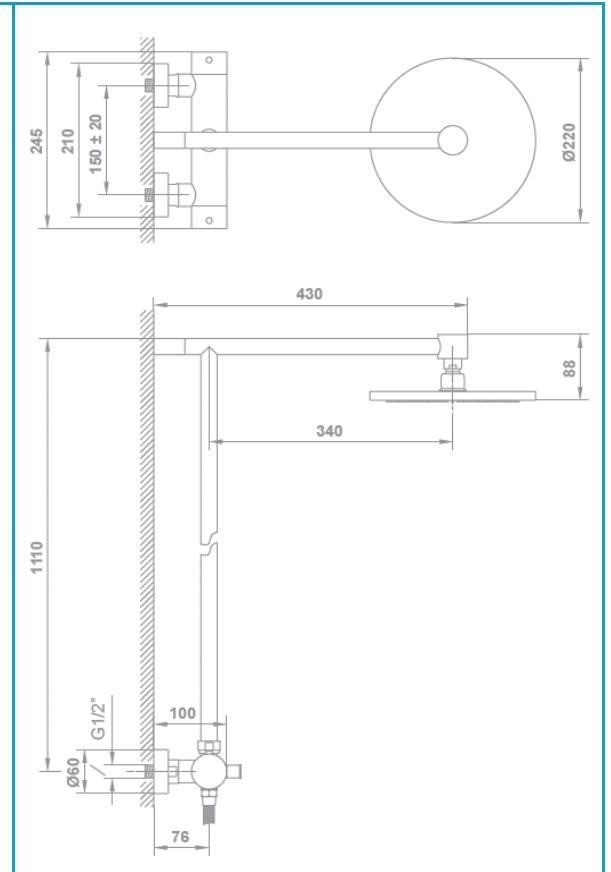

gala

Reference G3932100
Description Thermostatic shower column
Collection BALANCE

TECHNICAL SPECIFICATIONS

Thermostatic faucet

38°C SafeStop safety device included

Shower set included:

- 22 cm shower head
- 170 cm satin flexible hose
- Hand shower
- Hand shower holder

FLOW RATE

Data measured in maximum flow position with mixed water