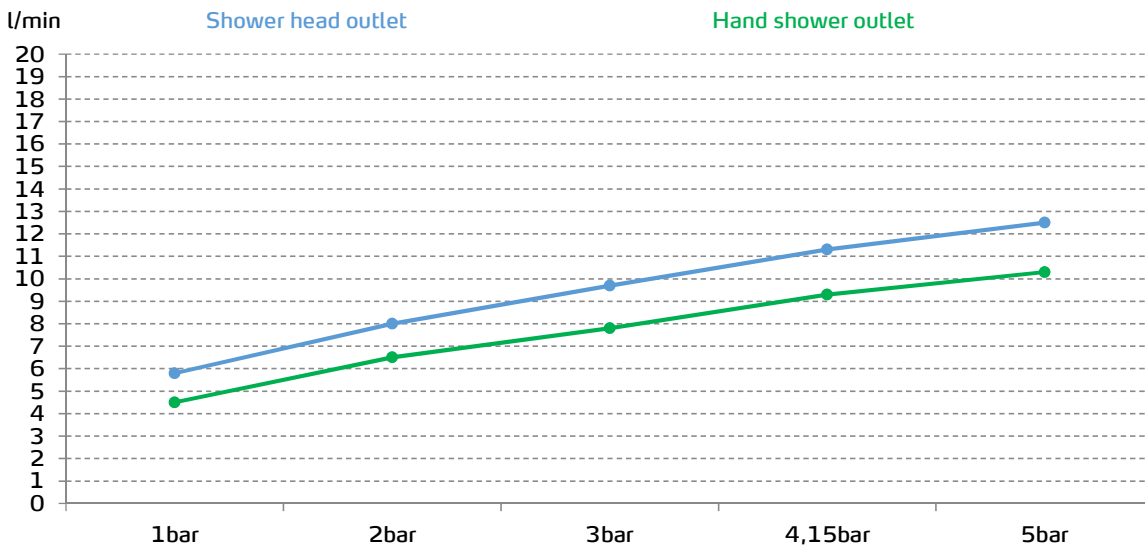

gala

Reference G3932100
Description Thermostatic shower column
Collection BALANCE

TECHNICAL SPECIFICATIONS

Thermostatic faucet

38°C SafeStop safety device included

Shower set included:

- 22 cm shower head
- 170 cm satin flexible hose
- Hand shower
- Hand shower holder

FLOW RATE

Data measured in maximum flow position with mixed water