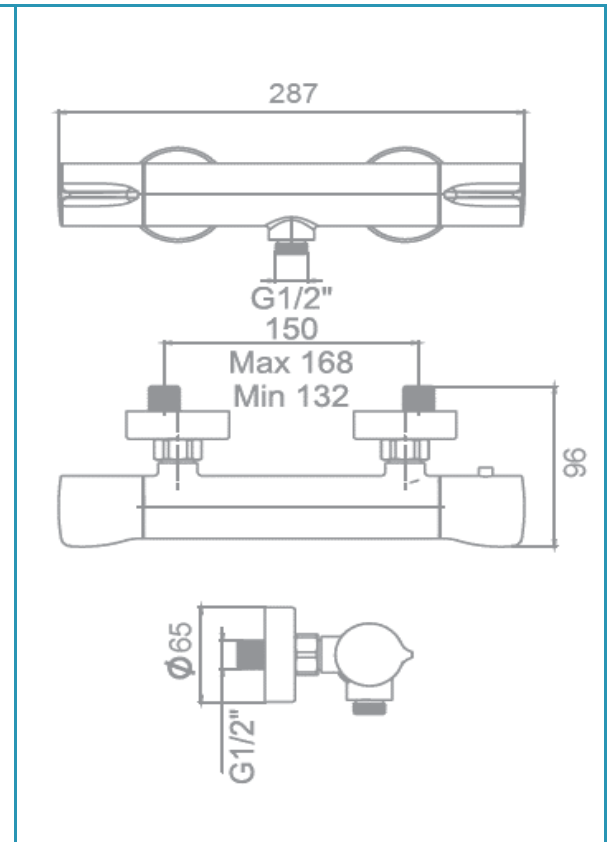

# gala

**Reference** G3968000  
**Description** Thermostatic shower mixer  
**Collection** T-947

## TECHNICAL SPECIFICATIONS

Thermostatic faucet

 38°C SafeStop safety device included

Cold-touch technology in handles to avoid burns

## FLOW RATE

Data measured in maximum flow position with mixed water