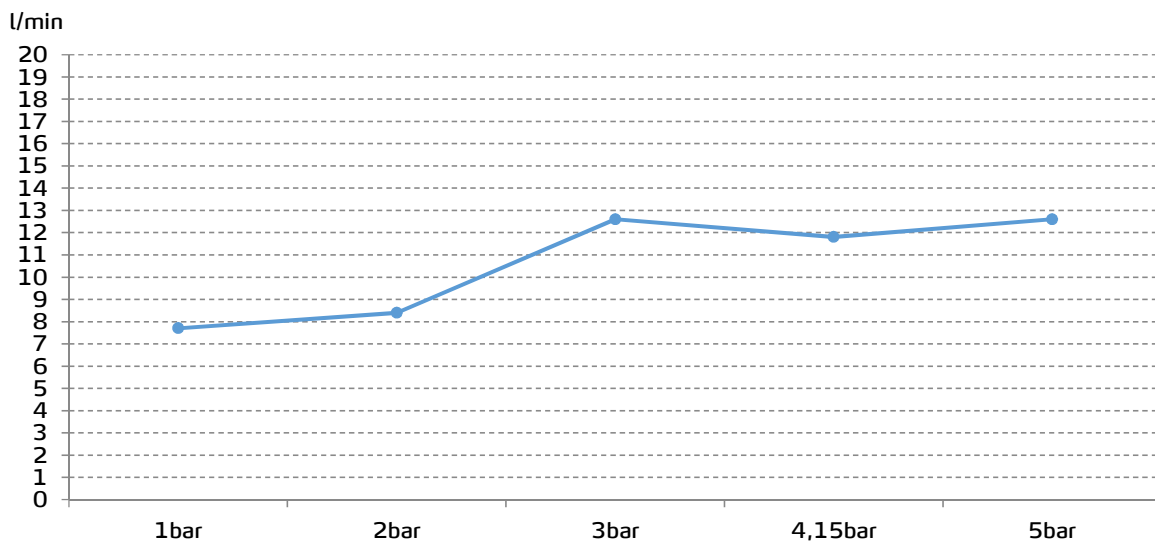

# gala

**Reference** G3968000  
**Description** Thermostatic shower mixer  
**Collection** T-947

## TECHNICAL SPECIFICATIONS

Thermostatic faucet

 38°C SafeStop safety device included

Cold-touch technology in handles to avoid burns

## FLOW RATE

Data measured in maximum flow position with mixed water