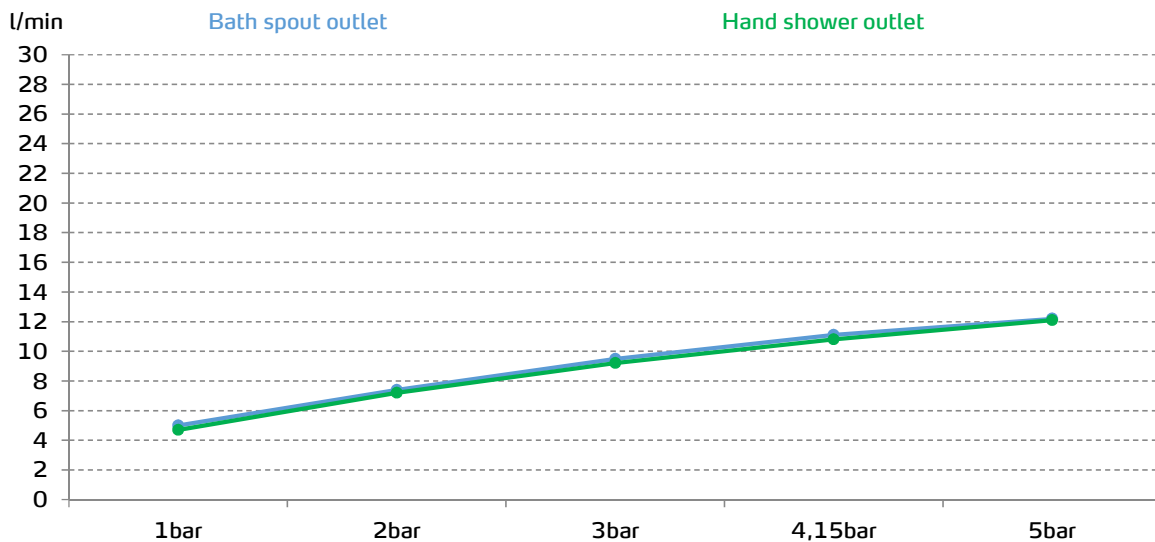

## TECHNICAL SPECIFICATIONS

Thermostatic faucet

 38°C SafeStop safety device included

Cold-touch technology in handles to avoid burns

## FLOW RATE

Data measured in maximum flow position with mixed water