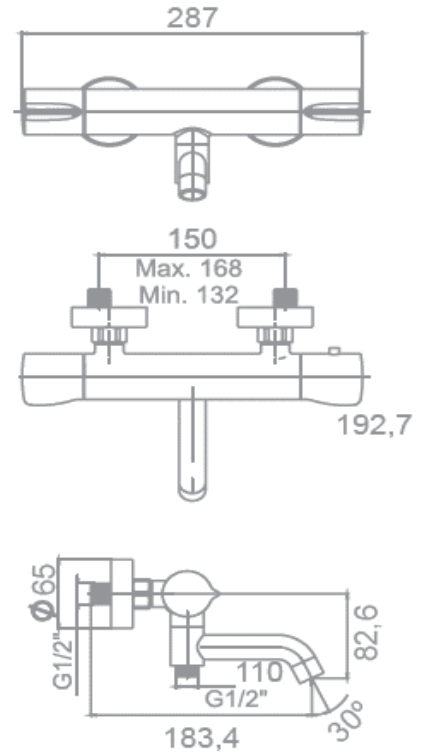

# gala

**Reference** G3968100  
**Description** Thermostatic bath and shower mixer  
**Collection** T-947

## TECHNICAL SPECIFICATIONS

Thermostatic faucet

 38°C SafeStop safety device included

Cold-touch technology in handles to avoid burns

## FLOW RATE

Data measured in maximum flow position with mixed water