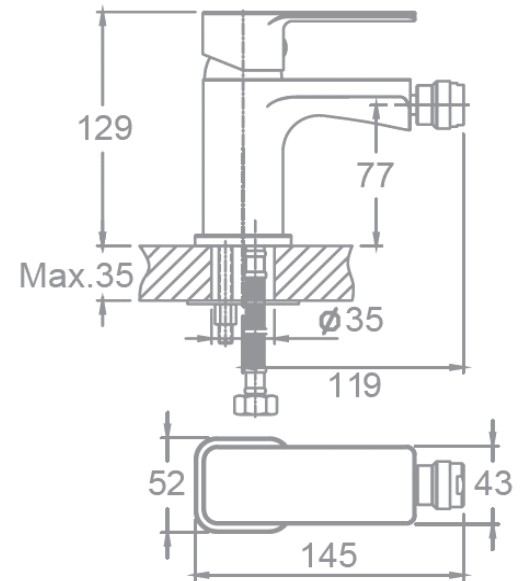

gala

Reference G3987200
Description Bidet mixer
Collection CUBO

TECHNICAL SPECIFICATIONS

- Flow restrictor to 5 l/min included
 - Produced with recycled materials
 - The alloy used to produce it is included in the "European Positive List" (no migration of hazardous materials to water)
 - G-Last chrome technology: high resistance against scratches
- Ceramic discs cartridge $\varnothing 35$ mm
- 3/8" flexible connection hoses included
- Installation with up-down valve

FLOW RATE

Data measured in maximum flow position with mixed water