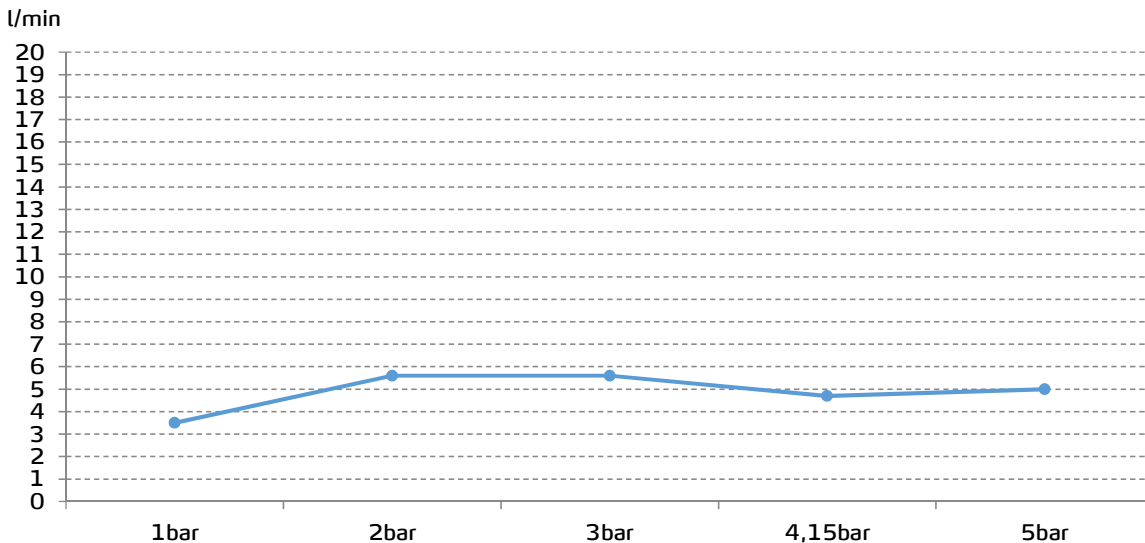

gala

Reference G3987200
Description Bidet mixer
Collection CUBO

TECHNICAL SPECIFICATIONS

- Flow restrictor to 5 l/min included
 - Produced with recycled materials
 - The alloy used to produce it is included in the "European Positive List" (no migration of hazardous materials to water)
 - G-Last chrome technology: high resistance against scratches
- Ceramic discs cartridge $\varnothing 35$ mm
- 3/8" flexible connection hoses included
- Installation with up-down valve

FLOW RATE

Data measured in maximum flow position with mixed water