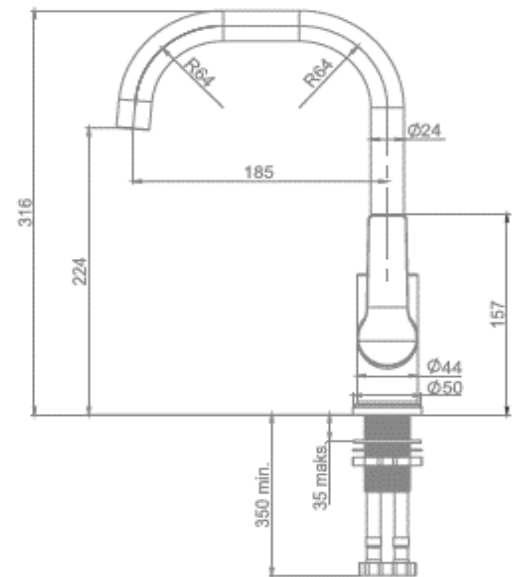

gala

Reference G3987900
Description Kitchen mixer
Collection GADEA

TECHNICAL SPECIFICATIONS

-  Single lever mixer with cold start
-  Rotating spout
-  Produced with recycled materials
-  The alloy used to produce it is included in the "European Positive List" (no migration of hazardous materials to water)
-  G-Last chrome technology: high resistance against scratches

Ceramic discs cartridge $\varnothing 35$ mm

3/8" flexible connection hoses included

FLOW RATE

Data measured in maximum flow position with mixed water