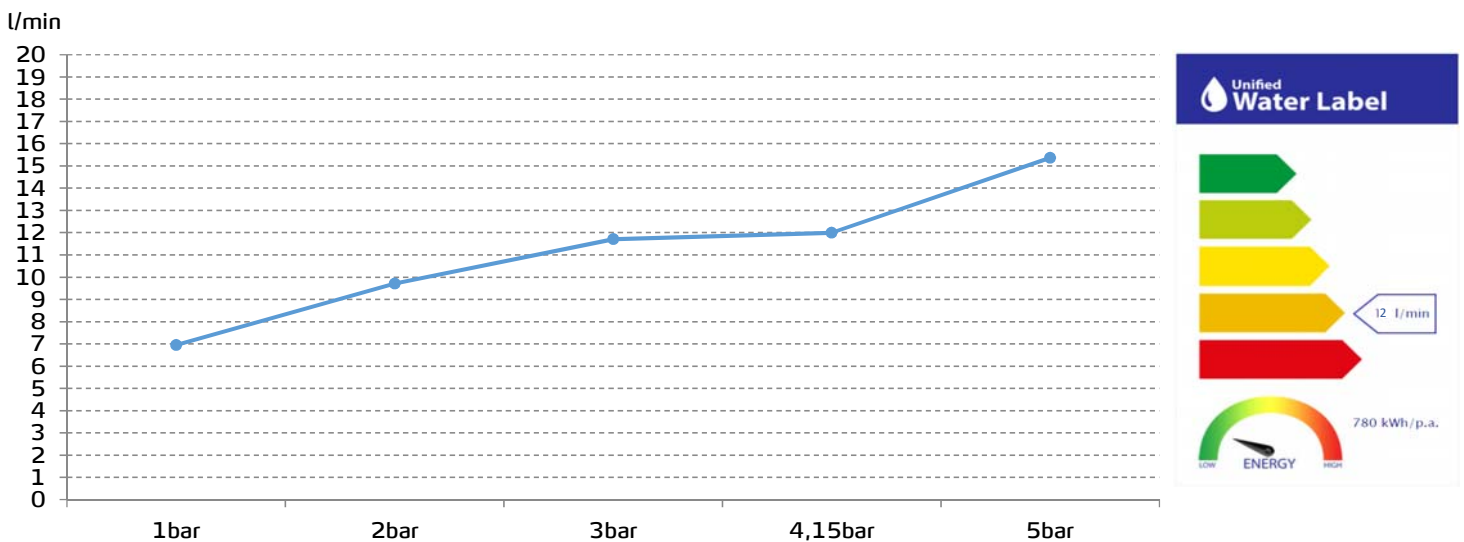

gala

Reference G3987900
Description Kitchen mixer
Collection GADEA

TECHNICAL SPECIFICATIONS

-  Single lever mixer with cold start
-  Rotating spout
-  Produced with recycled materials
-  The alloy used to produce it is included in the "European Positive List" (no migration of hazardous materials to water)
-  G-Last chrome technology: high resistance against scratches

Ceramic discs cartridge $\varnothing 35$ mm

3/8" flexible connection hoses included

FLOW RATE

Data measured in maximum flow position with mixed water