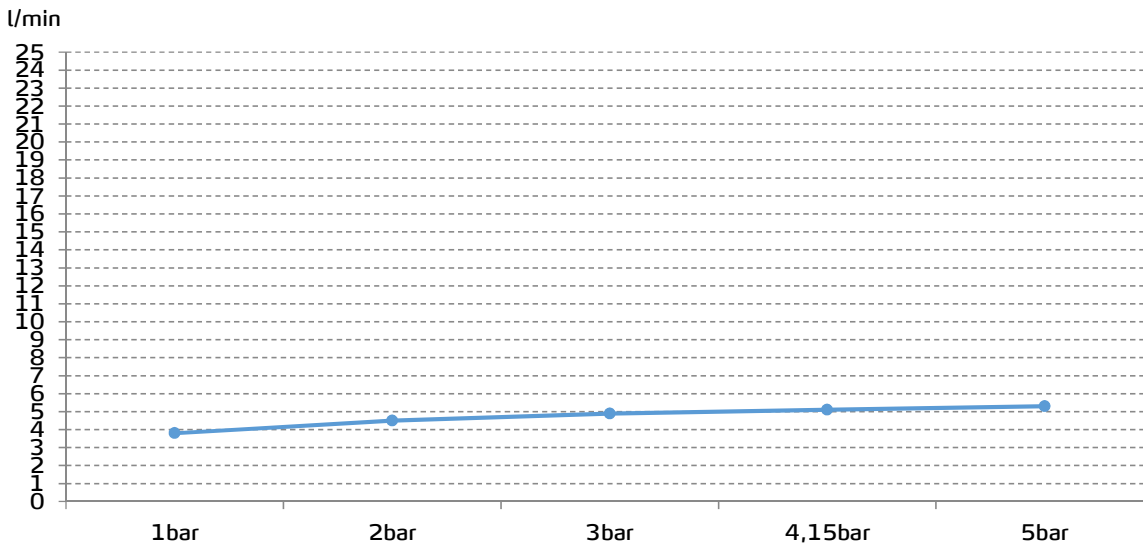

# gala

**Reference** G3988300  
**Description** Bidet mixer  
**Collection** GADEA

## TECHNICAL SPECIFICATIONS

- Flow restrictor to 5 l/min included
  - Produced with recycled materials
  - The alloy used to produce it is included in the "European Positive List" (no migration of hazardous materials to water)
  - G-Last chrome technology: high resistance against scratches
- Ceramic discs cartridge  $\varnothing 35$  mm
- 3/8" flexible connection hoses included
- Installation with up-down valve

## FLOW RATE

Data measured in maximum flow position with mixed water