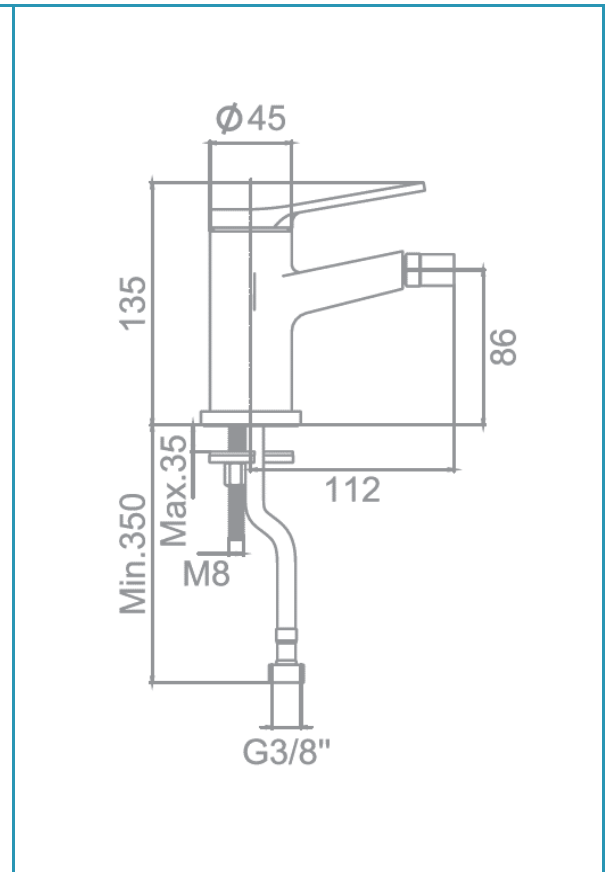

# gala

**Reference** G3988300  
**Description** Bidet mixer  
**Collection** GADEA

## TECHNICAL SPECIFICATIONS

- Flow restrictor to 5 l/min included
  - Produced with recycled materials
  - The alloy used to produce it is included in the "European Positive List" (no migration of hazardous materials to water)
  - G-Last chrome technology: high resistance against scratches
- Ceramic discs cartridge  $\varnothing 35$  mm
- 3/8" flexible connection hoses included
- Installation with up-down valve

## FLOW RATE

Data measured in maximum flow position with mixed water