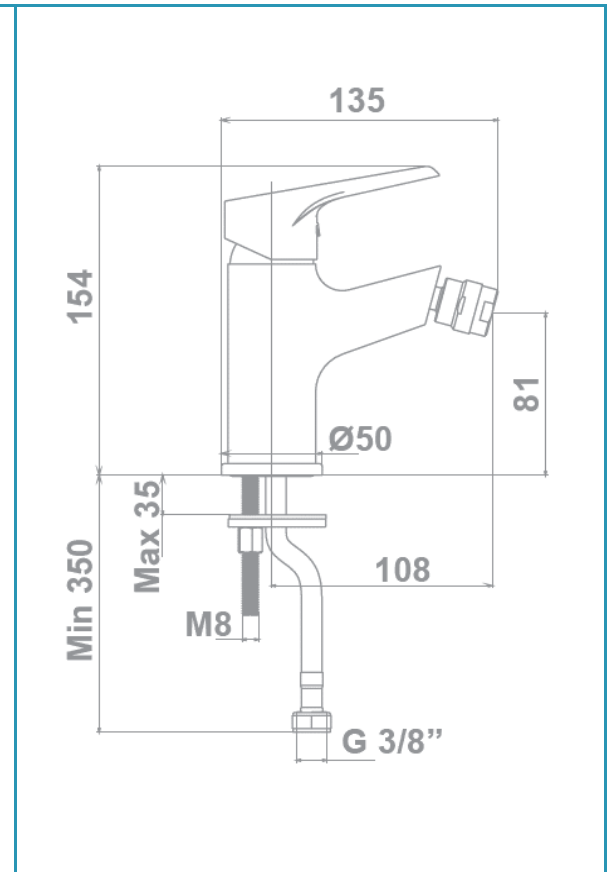

gala

Reference G3990500
Description Bidet mixer
Collection CLUNIA

TECHNICAL SPECIFICATIONS

- Flow restrictor to 5 l/min included
- AENOR certification
- Produced with recycled materials
- The alloy used to produce it is included in the "European Positive List" (no migration of hazardous materials to water)
- Low noise level
- G-Last chrome technology: high resistance against scratches

Ceramic discs cartridge $\varnothing 35$ mm

3/8" flexible connection hoses included

Installation with up-down valve

FLOW RATE

Data measured in maximum flow position with mixed water