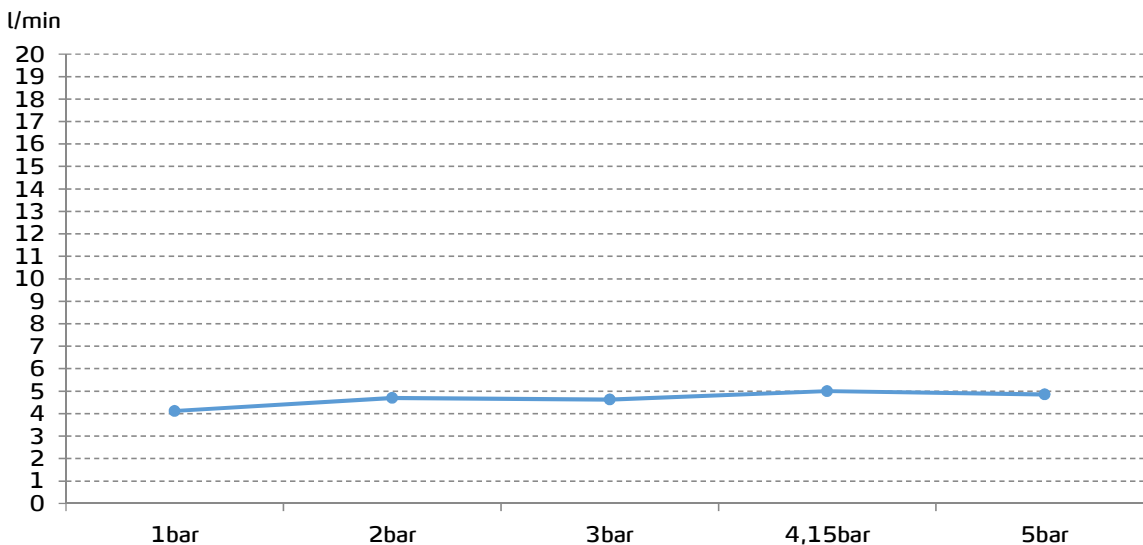

gala

Reference G3990500
Description Bidet mixer
Collection CLUNIA

TECHNICAL SPECIFICATIONS

- Flow restrictor to 5 l/min included
- AENOR certification
- Produced with recycled materials
- The alloy used to produce it is included in the "European Positive List" (no migration of hazardous materials to water)
- Low noise level
- G-Last chrome technology: high resistance against scratches

Ceramic discs cartridge $\varnothing 35$ mm

3/8" flexible connection hoses included

Installation with up-down valve

FLOW RATE

Data measured in maximum flow position with mixed water