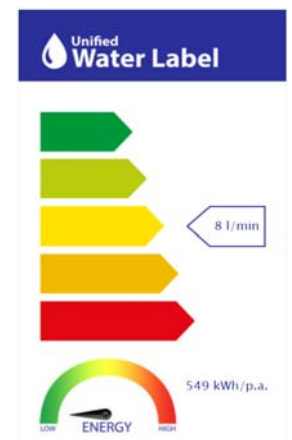

gala

Reference G3990900
Description Bath and shower mixer
Collection CLUNIA

TECHNICAL SPECIFICATIONS

- Flow restrictor to 8 l/min included
 - AENOR certification
 - Contributes to obtaining VERDE certification through its sustainable use of water
 - Produced with recycled materials
 - The alloy used to produce it is included in the "European Positive List" (no migration of hazardous materials to water)
 - Low noise level
 - G-Last chrome technology: high resistance against scratches
- Ceramic discs cartridge $\varnothing 35$ mm

FLOW RATE

Data measured in maximum flow position with mixed water