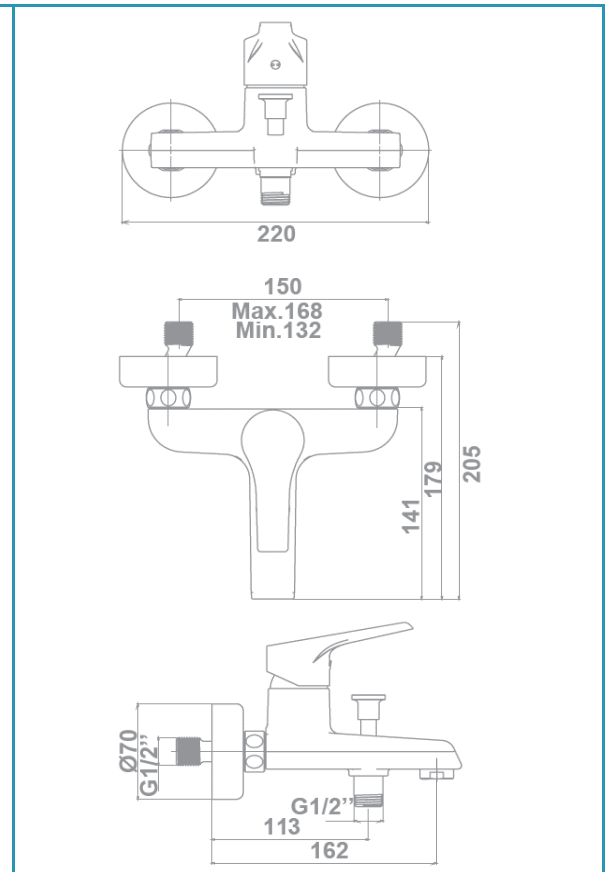

gala

Reference G3990900
Description Bath and shower mixer
Collection CLUNIA

TECHNICAL SPECIFICATIONS

- Flow restrictor to 8 l/min included
 - AENOR certification
 - Contributes to obtaining VERDE certification through its sustainable use of water
 - Produced with recycled materials
 - The alloy used to produce it is included in the "European Positive List" (no migration of hazardous materials to water)
 - Low noise level
 - G-Last chrome technology: high resistance against scratches
- Ceramic discs cartridge $\varnothing 35$ mm

FLOW RATE

Data measured in maximum flow position with mixed water