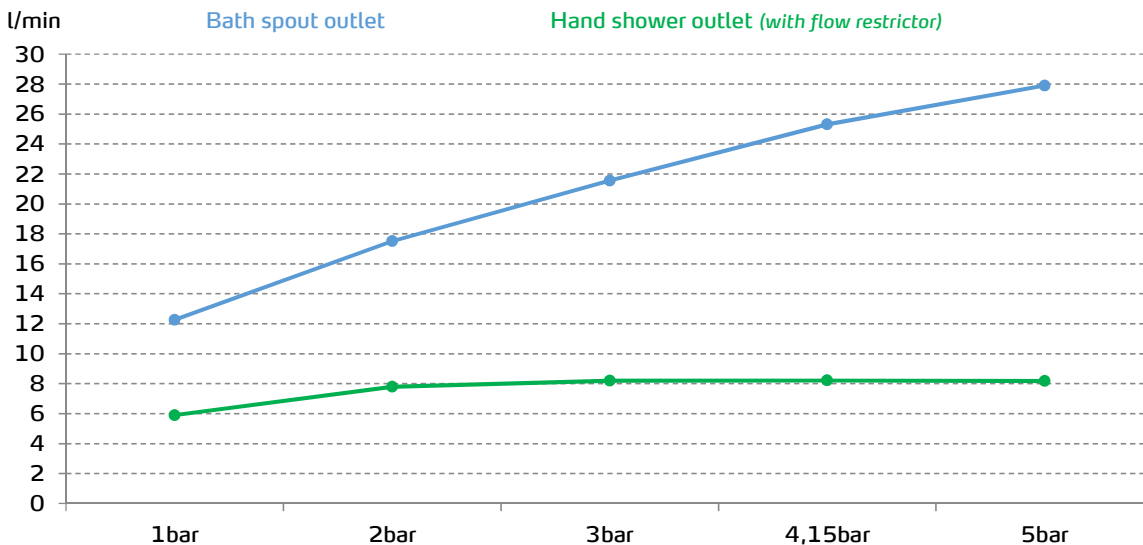

gala

Reference G3990900
Description Bath and shower mixer
Collection CLUNIA

TECHNICAL SPECIFICATIONS

- Flow restrictor to 8 l/min included
 - AENOR certification
 - Contributes to obtaining VERDE certification through its sustainable use of water
 - Produced with recycled materials
 - The alloy used to produce it is included in the "European Positive List" (no migration of hazardous materials to water)
 - Low noise level
 - G-Last chrome technology: high resistance against scratches
- Ceramic discs cartridge $\varnothing 35$ mm

FLOW RATE

Data measured in maximum flow position with mixed water