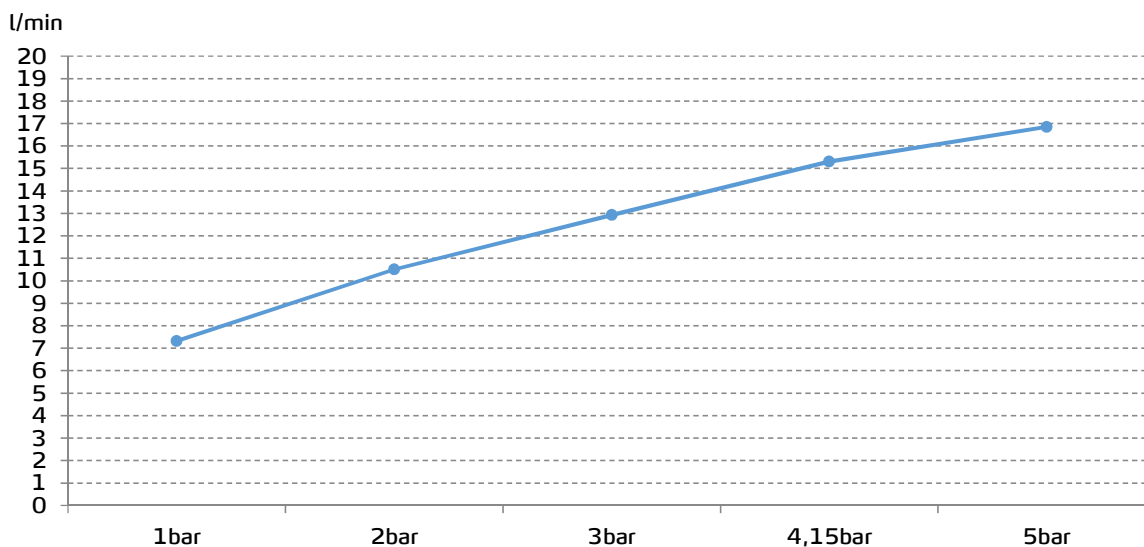

gala

Reference G3991000
Description Built-in shower mixer
Collection CLUNIA

TECHNICAL SPECIFICATIONS

-  Produced with recycled materials
-  The alloy used to produce it is included in the "European Positive List" (no migration of hazardous materials to water)
-  G-Last chrome technology: high resistance against scratches

Ceramic discs cartridge $\varnothing 35$ mm

Shower accessories not included*

* See compatible accessories in the "Shower Program" of Gala

FLOW RATE

Data measured in maximum flow position with mixed water