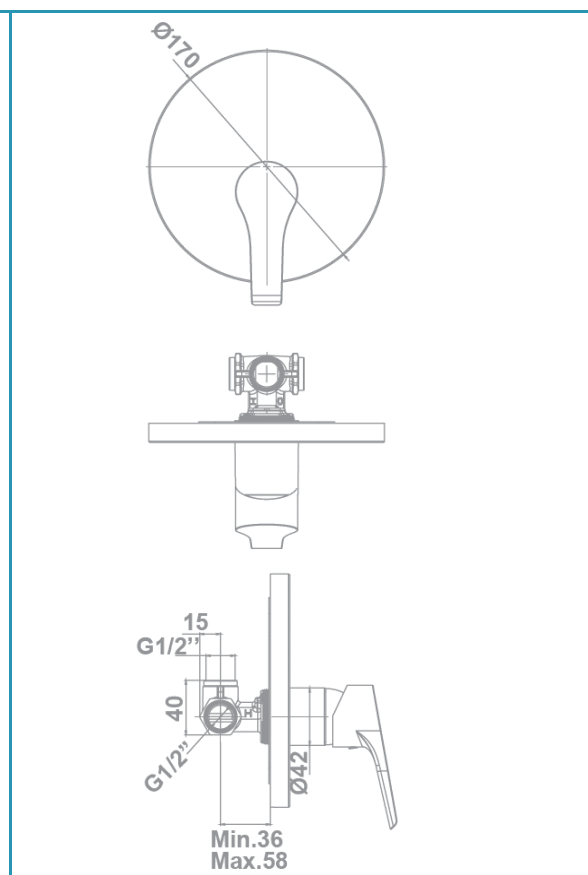

gala

Reference G3991000
Description Built-in shower mixer
Collection CLUNIA

TECHNICAL SPECIFICATIONS

-  Produced with recycled materials
-  The alloy used to produce it is included in the "European Positive List" (no migration of hazardous materials to water)
-  G-Last chrome technology: high resistance against scratches

Ceramic discs cartridge $\varnothing 35$ mm

Shower accessories not included*

* See compatible accessories in the "Shower Program" of Gala

FLOW RATE

Data measured in maximum flow position with mixed water