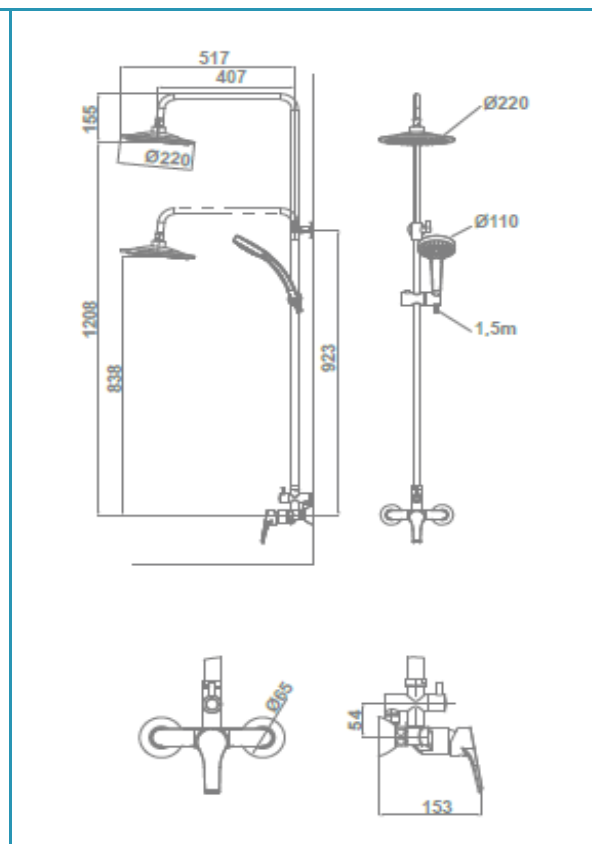

# gala

**Reference** G3991300  
**Description** Shower column  
**Collection** Clunia

Ceramic discs cartridge  $\varnothing 35$  mm

37 cm extensible shower bar

Shower set included:

- $\varnothing 22$  cm shower head
- 150 cm flexible hose
- $\varnothing 11$  cm hand shower. 1 function
- Hand shower holder

## FLOW RATE

Data measured in maximum flow position with mixed water