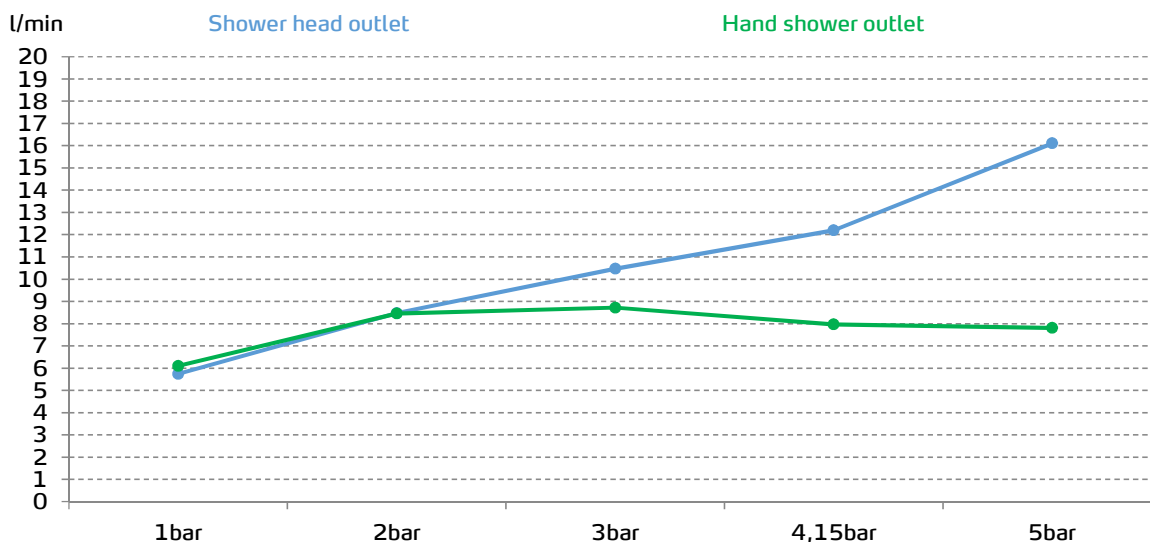

Ceramic discs cartridge  $\varnothing 35$  mm

37 cm extensible shower bar

Shower set included:

- $\varnothing 22$  cm shower head
- 150 cm flexible hose
- $\varnothing 11$  cm hand shower. 1 function
- Hand shower holder

## FLOW RATE

Data measured in maximum flow position with mixed water