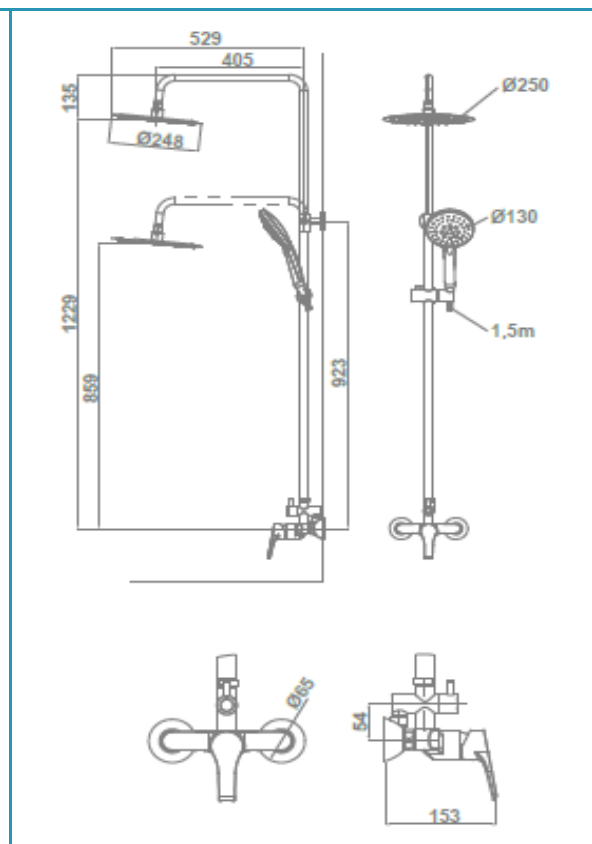

# gala

**Reference** G3991400  
**Description** Shower column  
**Collection** Clunia

Ceramic discs cartridge  $\varnothing 35$  mm

37 cm extensible shower bar

Shower set included:

- $\varnothing 25$  cm slim shower head
- 150 cm flexible hose
- $\varnothing 13$  cm hand shower. 3 functions
- Hand shower holder

## FLOW RATE

Data measured in maximum flow position with mixed water