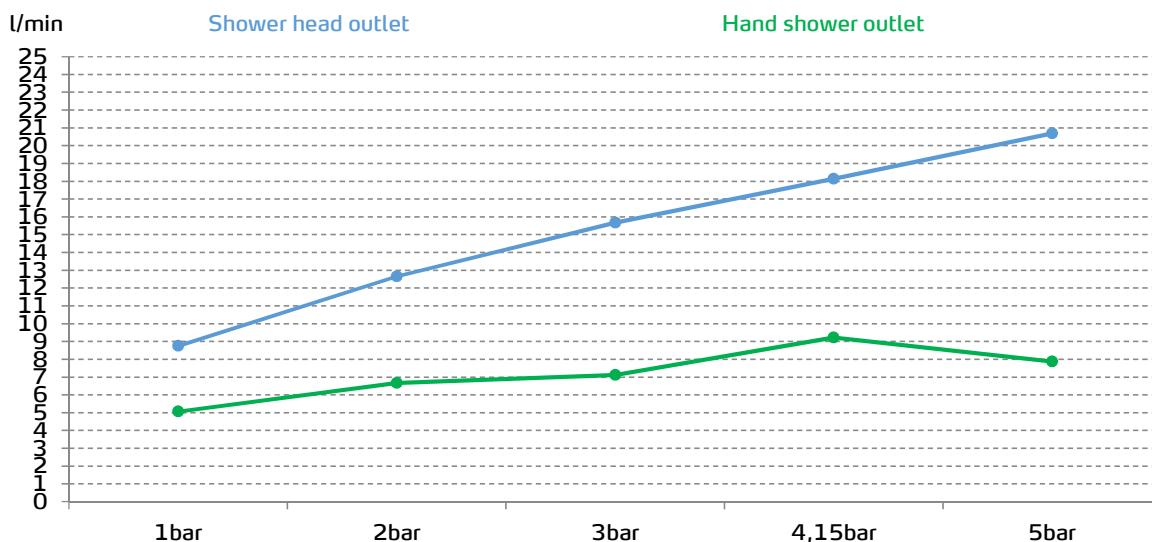

Ceramic discs cartridge  $\varnothing 35$  mm

37 cm extensible shower bar

Shower set included:

- $\varnothing 25$  cm slim shower head
- 150 cm flexible hose
- $\varnothing 13$  cm hand shower. 3 functions
- Hand shower holder

## FLOW RATE

Data measured in maximum flow position with mixed water