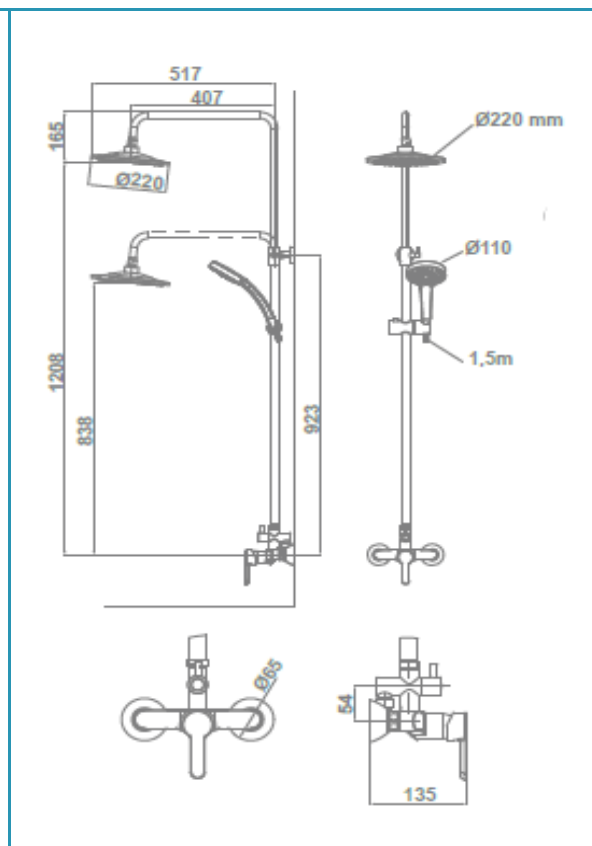

gala

Reference G3991600
Description Shower column
Collection Mena

TECHNICAL SPECIFICATIONS

-  AENOR certification (in progress)
-  Produced with recycled materials
-  The alloy used to produce it is included in the "European Positive List" (no migration of hazardous materials to water)
-  Low noise level
-  G-Last chrome technology: high resistance against scratches

Ceramic discs cartridge $\varnothing 35$ mm

37 cm extensible shower bar

Shower set included:

- $\varnothing 22$ cm shower head
- 150 cm flexible hose
- $\varnothing 11$ cm hand shower. 1 function
- Hand shower holder

FLOW RATE

Data measured in maximum flow position with mixed water