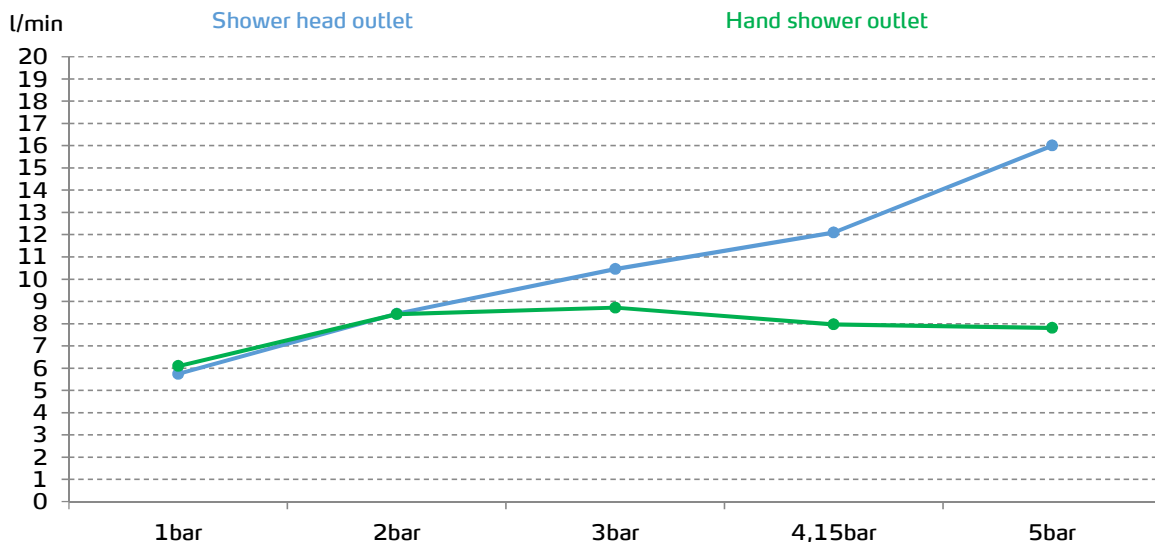

Ceramic discs cartridge $\varnothing 35$ mm

37 cm extensible shower bar

Shower set included:

- $\varnothing 22$ cm shower head
- 150 cm flexible hose
- $\varnothing 11$ cm hand shower. 1 function
- Hand shower holder

FLOW RATE

Data measured in maximum flow position with mixed water