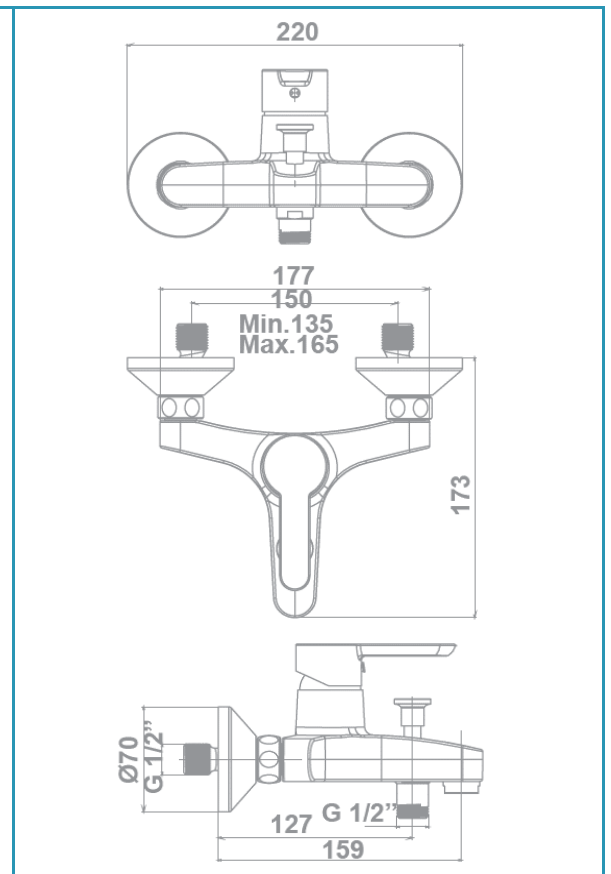

gala

Reference G3992700
Description Bath and shower mixer with shower set
Collection MENA

TECHNICAL SPECIFICATIONS

- Flow restrictor to 8 l/min included
- AENOR certification
- Contributes to obtaining VERDE certification through its sustainable use of water
- Produced with recycled materials
- The alloy used to produce it is included in the "European Positive List" (no migration of hazardous materials to water)
- Low noise level
- G-Last chrome technology: high resistance against scratches

Ceramic discs cartridge $\varnothing 35$ mm

Shower set included:

- 170 cm flexible hose
- $\varnothing 10$ cm hand shower. 1 function
- Hand shower holder

FLOW RATE

Data measured in maximum flow position with mixed water