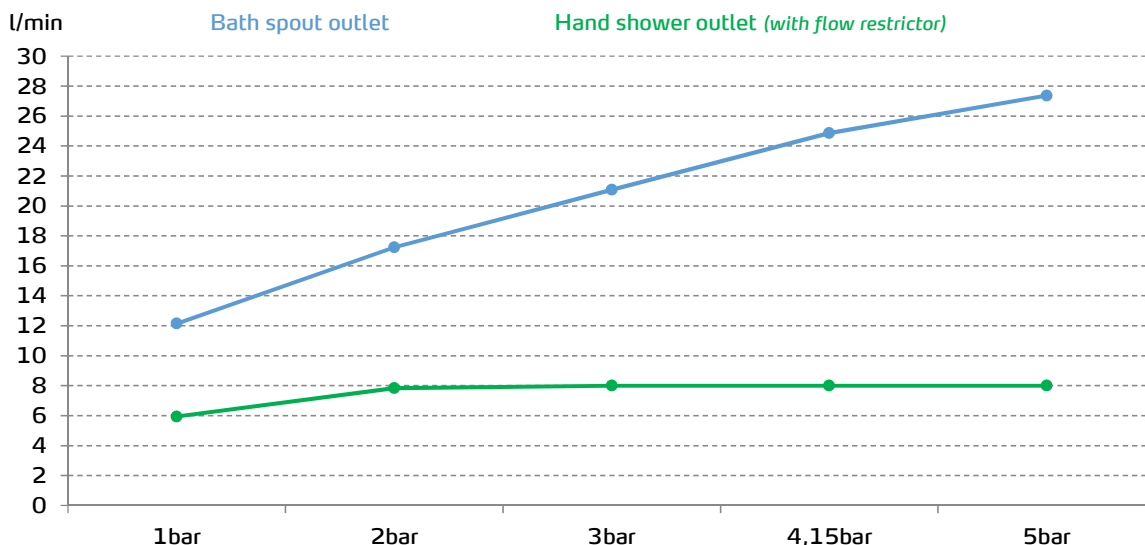

gala

Reference G3992700
Description Bath and shower mixer with shower set
Collection MENA

TECHNICAL SPECIFICATIONS

- Flow restrictor to 8 l/min included
- AENOR certification
- Contributes to obtaining VERDE certification through its sustainable use of water
- Produced with recycled materials
- The alloy used to produce it is included in the "European Positive List" (no migration of hazardous materials to water)
- Low noise level
- G-Last chrome technology: high resistance against scratches

Ceramic discs cartridge $\varnothing 35$ mm

Shower set included:

- 170 cm flexible hose
- $\varnothing 10$ cm hand shower. 1 function
- Hand shower holder

FLOW RATE

Data measured in maximum flow position with mixed water