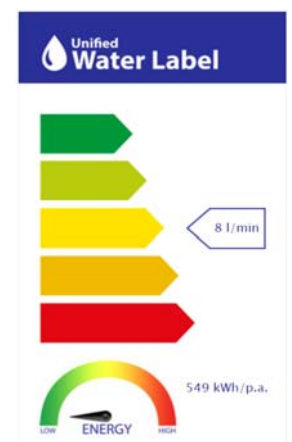

gala

Reference G3992700
Description Bath and shower mixer with shower set
Collection MENA

TECHNICAL SPECIFICATIONS

- Flow restrictor to 8 l/min included
- AENOR certification
- Contributes to obtaining VERDE certification through its sustainable use of water
- Produced with recycled materials
- The alloy used to produce it is included in the "European Positive List" (no migration of hazardous materials to water)
- Low noise level
- G-Last chrome technology: high resistance against scratches

Ceramic discs cartridge $\varnothing 35$ mm

Shower set included:

- 170 cm flexible hose
- $\varnothing 10$ cm hand shower. 1 function
- Hand shower holder

FLOW RATE

Data measured in maximum flow position with mixed water