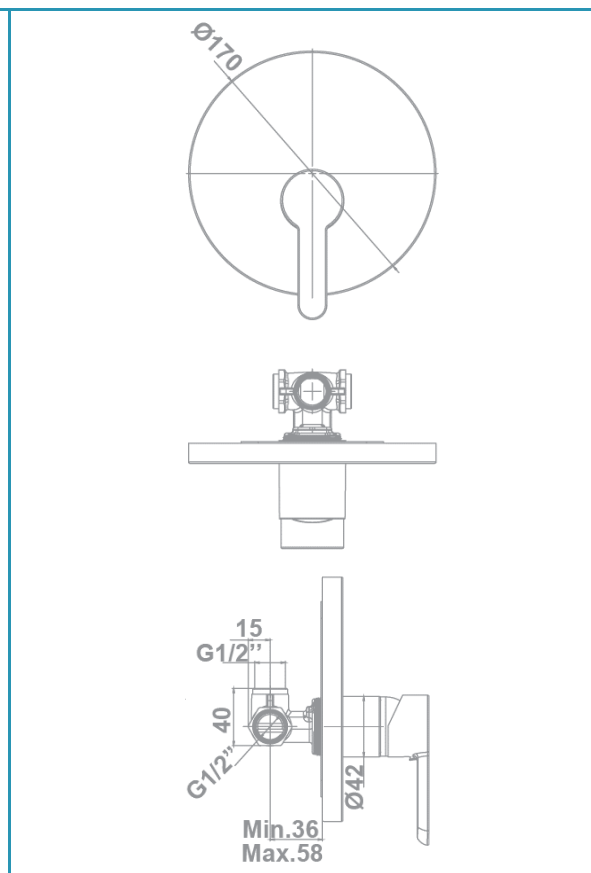

# gala

**Reference** G3992900  
**Description** Built-in shower mixer  
**Collection** MENA

## TECHNICAL SPECIFICATIONS

-  Produced with recycled materials
  -  The alloy used to produce it is included in the "European Positive List" (no migration of hazardous materials to water)
  -  G-Last chrome technology: high resistance against scratches
- Ceramic discs cartridge  $\varnothing 35$  mm
- Shower accessories not included\*

## FLOW RATE

Data measured in maximum flow position with mixed water