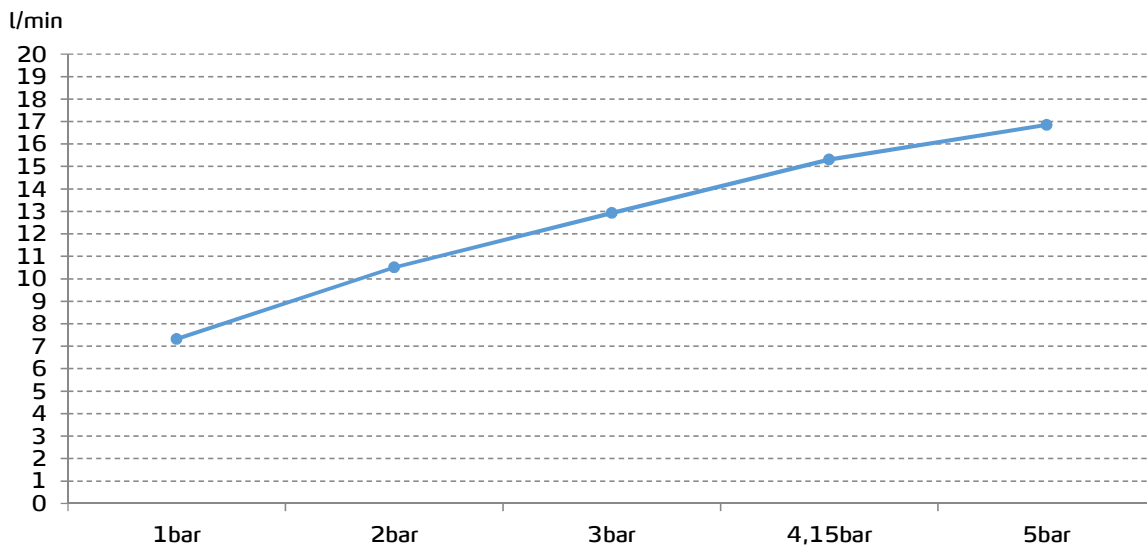

# gala

**Reference** G3992900  
**Description** Built-in shower mixer  
**Collection** MENA

## TECHNICAL SPECIFICATIONS

-  Produced with recycled materials
  -  The alloy used to produce it is included in the "European Positive List" (no migration of hazardous materials to water)
  -  G-Last chrome technology: high resistance against scratches
- Ceramic discs cartridge  $\varnothing 35$  mm
- Shower accessories not included\*

## FLOW RATE

Data measured in maximum flow position with mixed water