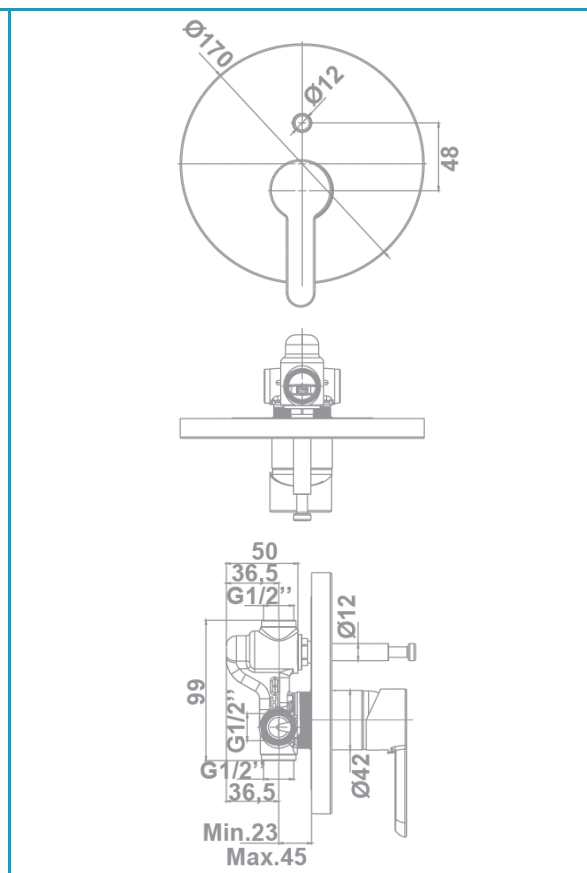

# gala

**Reference** G3993000  
**Description** Built-in shower mixer (2 outlets)  
**Collection** MENA

Ceramic discs cartridge  $\varnothing 35$  mm

Shower accessories not included\*

\* See compatible accessories in the "Shower Program" of Gala

## FLOW RATE

Data measured in maximum flow position with mixed water