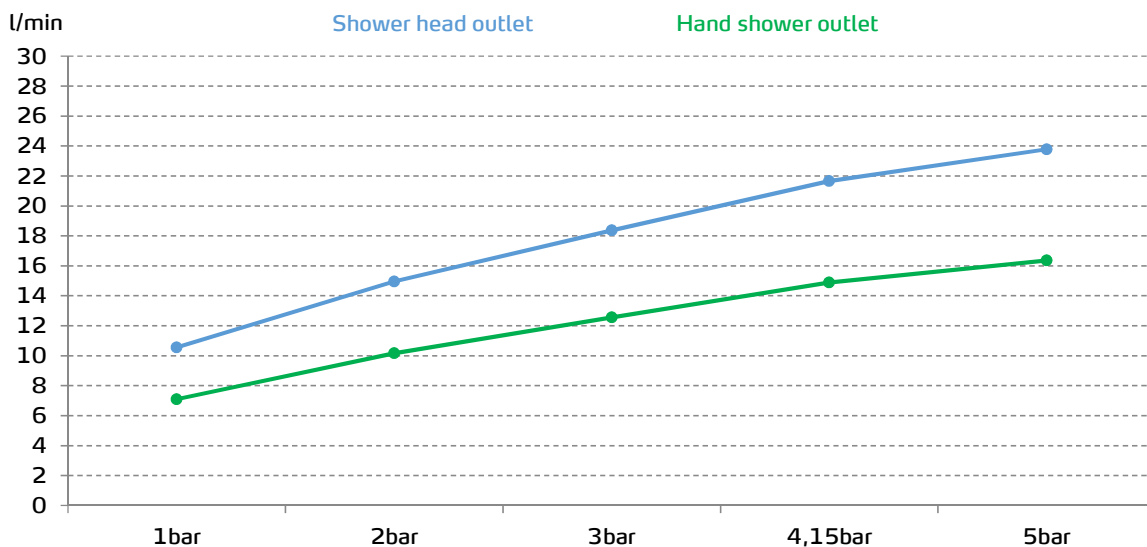

# gala

**Reference** G3993000  
**Description** Built-in shower mixer (2 outlets)  
**Collection** MENA

Ceramic discs cartridge  $\varnothing 35$  mm

Shower accessories not included\*

\* See compatible accessories in the "Shower Program" of Gala

## FLOW RATE

Data measured in maximum flow position with mixed water