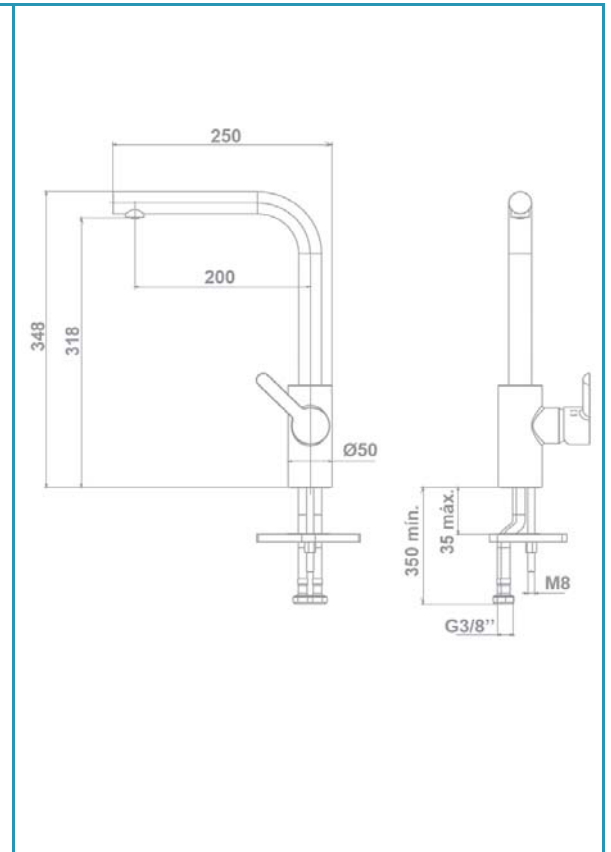

gala

Reference G39932..
Description Kitchen mixer
Collection MENA PLUS

Finishings:
00 Chrome
21 Matt white
97 Matt granite
52 Gold
96 Granite

TECHNICAL SPECIFICATIONS

-  Single lever mixer with cold start
-  Rotating spout
-  Produced with recycled materials
-  The alloy used to produce it is included in the "European Positive List" (no migration of hazardous materials to water)
-  G-Last chrome technology: high resistance against scratches

Ceramic discs cartridge $\varnothing 35$ mm

3/8" flexible connection hoses included

FLOW RATE

Data measured in maximum flow position with mixed water