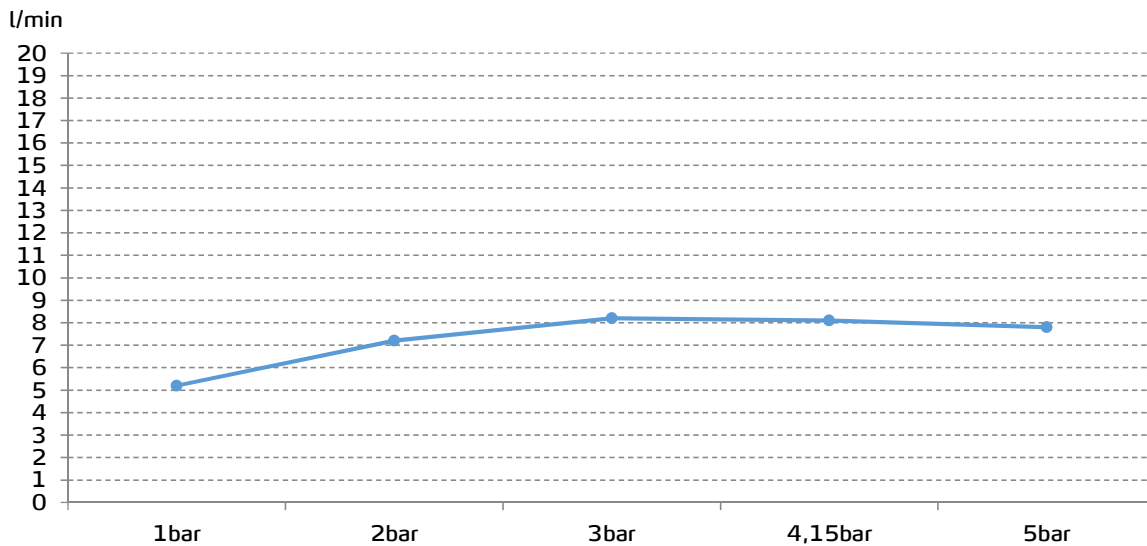

gala

Reference G39932..
Description Kitchen mixer
Collection MENA PLUS

Finishings:
00 Chrome
21 Matt white
97 Matt granite
52 Gold
96 Granite

TECHNICAL SPECIFICATIONS

-  Single lever mixer with cold start
-  Rotating spout
-  Produced with recycled materials
-  The alloy used to produce it is included in the "European Positive List" (no migration of hazardous materials to water)
-  G-Last chrome technology: high resistance against scratches

Ceramic discs cartridge $\varnothing 35$ mm

3/8" flexible connection hoses included

FLOW RATE

Data measured in maximum flow position with mixed water