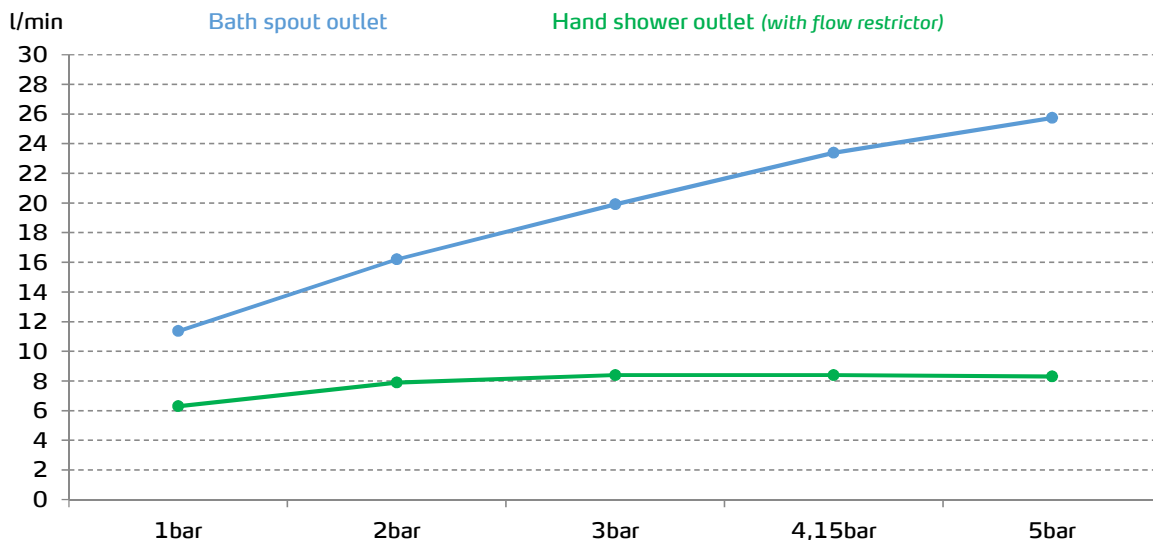

gala

Reference G3994702
Description Bath and shower mixer with shower set
Collection ODRA

TECHNICAL SPECIFICATIONS

- Flow restrictor to 8 l/min included
- AENOR certification (in process)
- Contributes to obtaining VERDE certification through its sustainable use of water
- Produced with recycled materials
- The alloy used to produce it is included in the "European Positive List" (no migration of hazardous materials to water)
- Low noise level
- G-Last chrome technology: high resistance against scratches

Ceramic discs cartridge $\varnothing 35$ mm

Shower set included:

- 170 cm flexible hose
- $\varnothing 10$ cm hand shower. 1 function
- Hand shower holder

FLOW RATE

Data measured in maximum flow position with mixed water