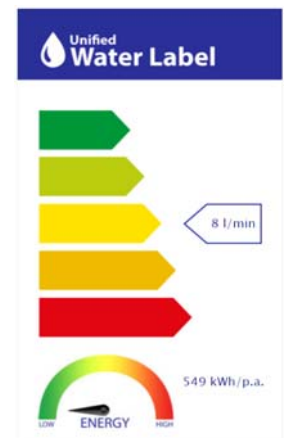

gala

Reference G3994702
Description Bath and shower mixer with shower set
Collection ODRA

TECHNICAL SPECIFICATIONS

- Flow restrictor to 8 l/min included
- AENOR certification (in process)
- Contributes to obtaining VERDE certification through its sustainable use of water
- Produced with recycled materials
- The alloy used to produce it is included in the "European Positive List" (no migration of hazardous materials to water)
- Low noise level
- G-Last chrome technology: high resistance against scratches

Ceramic discs cartridge $\varnothing 35$ mm

Shower set included:

- 170 cm flexible hose
- $\varnothing 10$ cm hand shower. 1 function
- Hand shower holder

FLOW RATE

Data measured in maximum flow position with mixed water