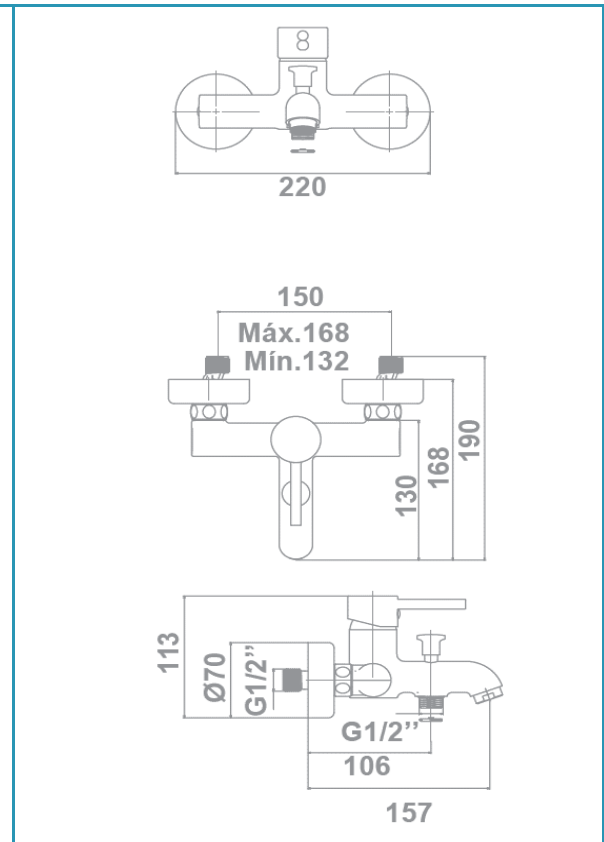

gala

Reference G3994702
Description Bath and shower mixer with shower set
Collection ODRA

TECHNICAL SPECIFICATIONS

- Flow restrictor to 8 l/min included
- AENOR certification (in process)
- Contributes to obtaining VERDE certification through its sustainable use of water
- Produced with recycled materials
- The alloy used to produce it is included in the "European Positive List" (no migration of hazardous materials to water)
- Low noise level
- G-Last chrome technology: high resistance against scratches

Ceramic discs cartridge $\varnothing 35$ mm

Shower set included:

- 170 cm flexible hose
- $\varnothing 10$ cm hand shower. 1 function
- Hand shower holder

FLOW RATE

Data measured in maximum flow position with mixed water