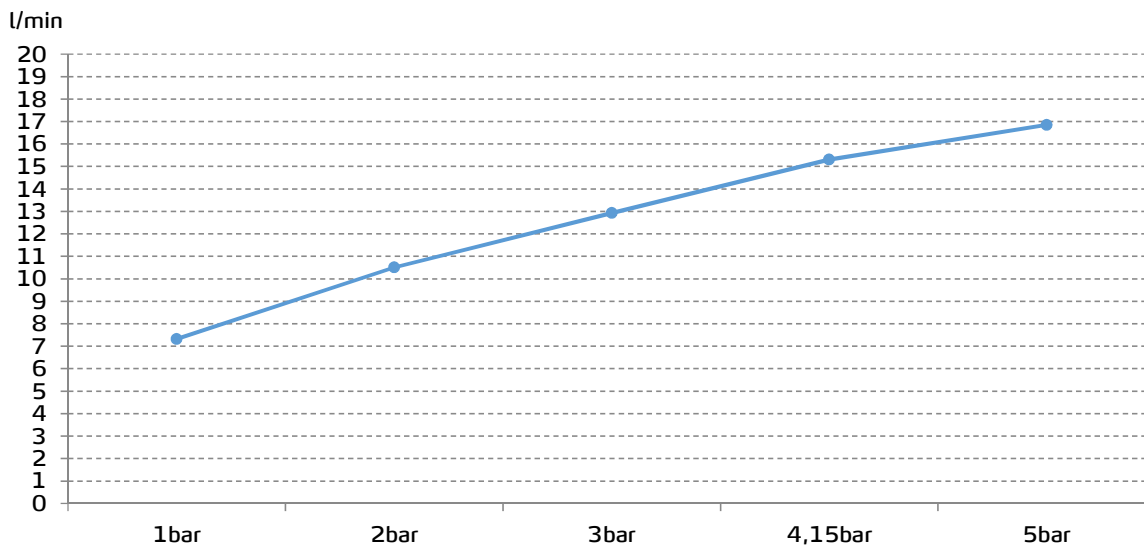

gala

Reference G3994900
Description Built-in shower mixer
Collection ODRA

TECHNICAL SPECIFICATIONS

-  Produced with recycled materials
 -  The alloy used to produce it is included in the "European Positive List" (no migration of hazardous materials to water)
 -  G-Last chrome technology: high resistance against scratches
- Ceramic discs cartridge $\varnothing 35$ mm
- Shower accessories not included*

* See compatible accessories in the "Shower Program" of Gala

FLOW RATE

Data measured in maximum flow position with mixed water