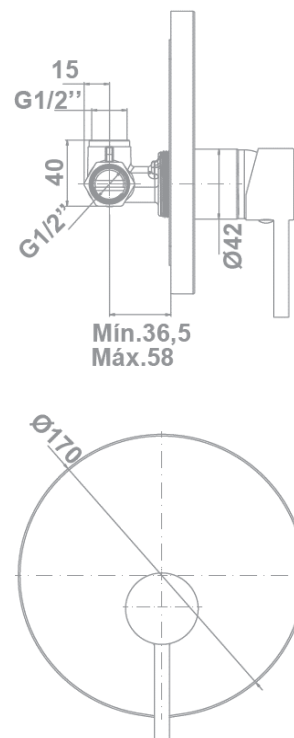

gala

Reference G3994900
Description Built-in shower mixer
Collection ODRA

TECHNICAL SPECIFICATIONS

-  Produced with recycled materials
 -  The alloy used to produce it is included in the "European Positive List" (no migration of hazardous materials to water)
 -  G-Last chrome technology: high resistance against scratches
- Ceramic discs cartridge $\varnothing 35$ mm
- Shower accessories not included*

* See compatible accessories in the "Shower Program" of Gala

FLOW RATE

Data measured in maximum flow position with mixed water