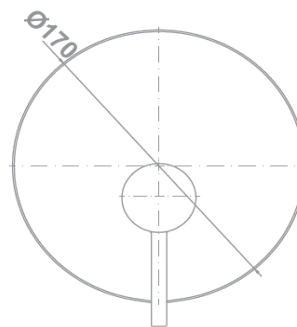

# gala

Reference G3994902  
Description Built-in shower mixer  
Collection ODRA

Ceramic discs cartridge  $\varnothing 35$  mm

Shower accessories not included\*

\* See compatible accessories in the "Shower Program" of Gala

## FLOW RATE

Data measured in maximum flow position with mixed water