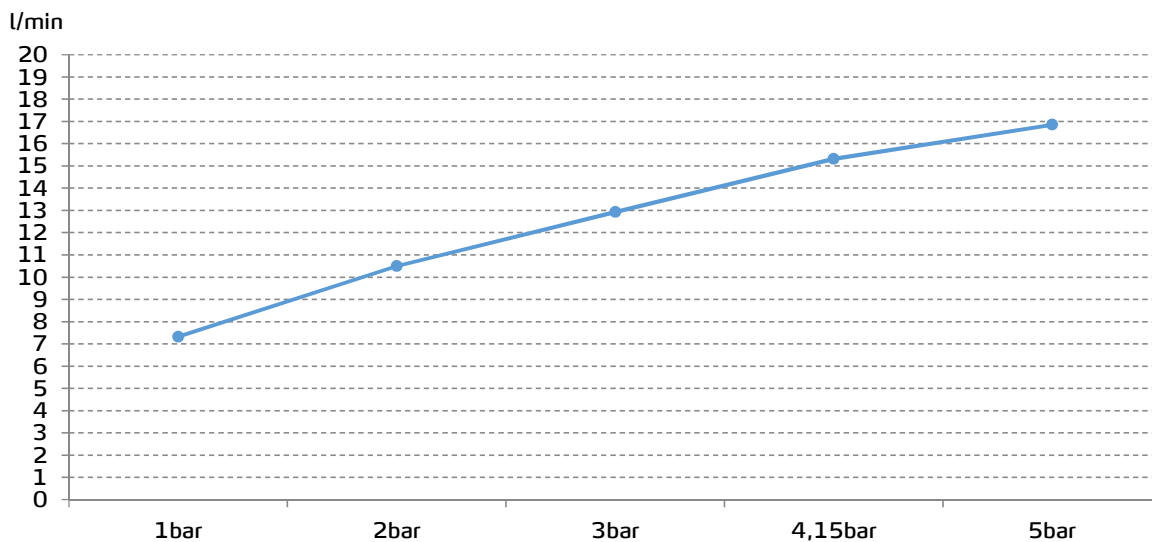

Ceramic discs cartridge  $\varnothing 35$  mm

Shower accessories not included\*

\* See compatible accessories in the "Shower Program" of Gala

## FLOW RATE

Data measured in maximum flow position with mixed water