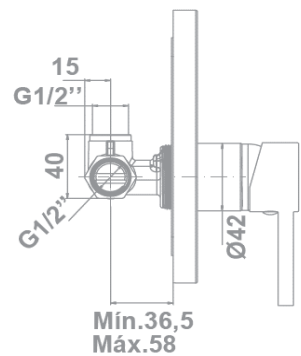

# gala

Reference G3994902  
Description Built-in shower mixer  
Collection ODRA

Ceramic discs cartridge  $\varnothing 35$  mm

Shower accessories not included\*

\* See compatible accessories in the "Shower Program" of Gala

## FLOW RATE

Data measured in maximum flow position with mixed water