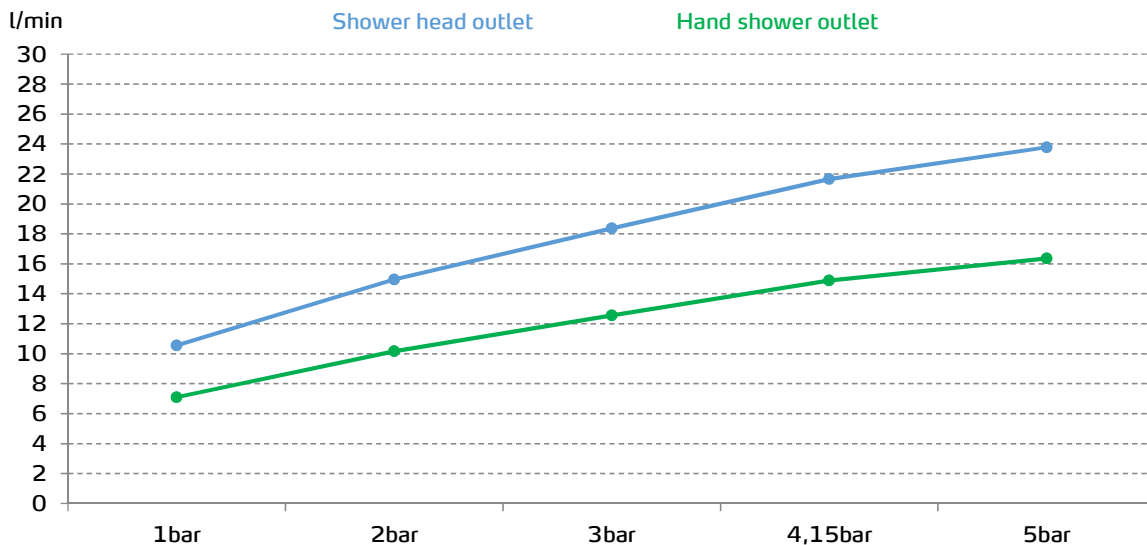

gala

Reference G3995000
Description Built-in shower mixer (2 outlets)
Collection ODRA

TECHNICAL SPECIFICATIONS

-  Produced with recycled materials
-  The alloy used to produce it is included in the "European Positive List" (no migration of hazardous materials to water)
-  G-Last chrome technology: high resistance against scratches

Ceramic discs cartridge $\varnothing 35$ mm

Shower accessories not included*

* See compatible accessories in the "Shower Program" of Gala

FLOW RATE

Data measured in maximum flow position with mixed water