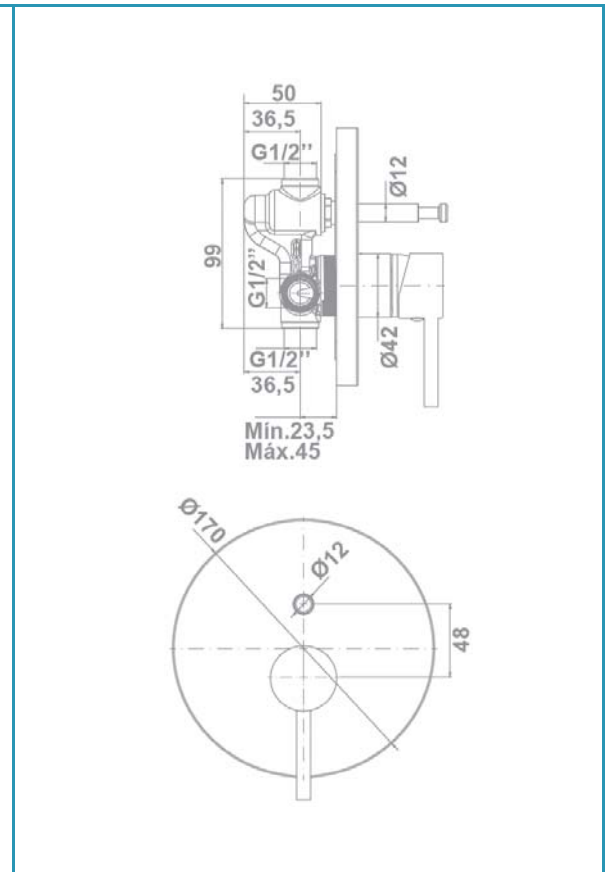

gala

Reference G3995000
Description Built-in shower mixer (2 outlets)
Collection ODRA

TECHNICAL SPECIFICATIONS

-  Produced with recycled materials
-  The alloy used to produce it is included in the "European Positive List" (no migration of hazardous materials to water)
-  G-Last chrome technology: high resistance against scratches

Ceramic discs cartridge $\varnothing 35$ mm

Shower accessories not included*

* See compatible accessories in the "Shower Program" of Gala

FLOW RATE

Data measured in maximum flow position with mixed water