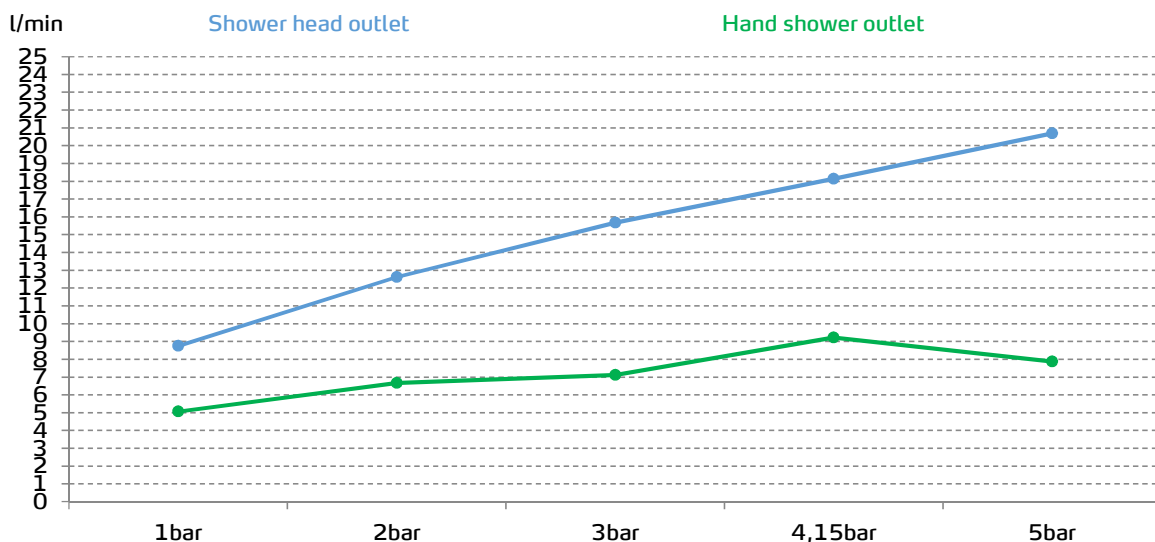

Ceramic discs cartridge $\varnothing 35$ mm

37 cm extensible shower bar

Shower set included:

- $\varnothing 25$ cm slim shower head
- 150 cm flexible hose
- $\varnothing 13$ cm hand shower. 3 functions
- Hand shower holder

FLOW RATE

Data measured in maximum flow position with mixed water