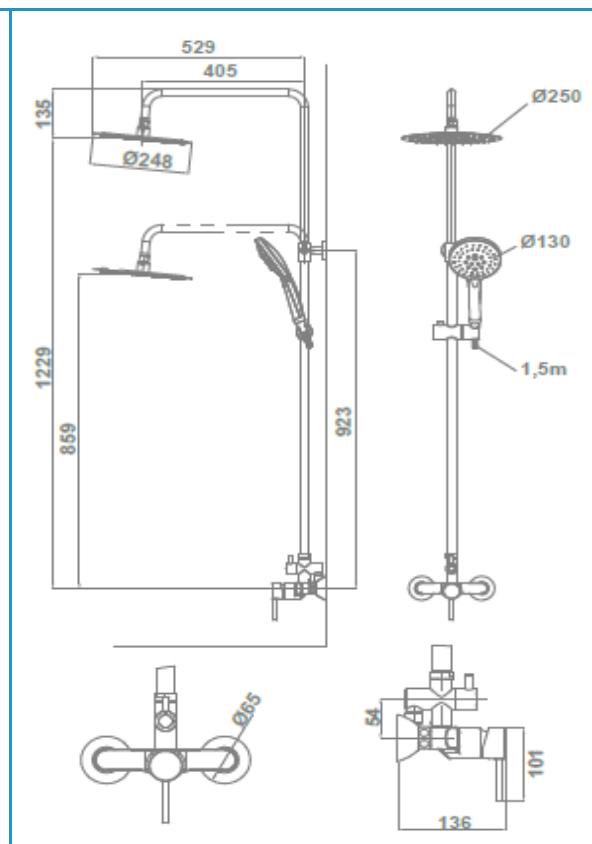

gala

Reference G3995600
Description Shower column
Collection Odra

TECHNICAL SPECIFICATIONS

- AENOR certification (in progress)
- Produced with recycled materials
- The alloy used to produce it is included in the "European Positive List" (no migration of hazardous materials to water)
- Low noise level
- G-Last chrome technology: high resistance against scratches

Ceramic discs cartridge $\varnothing 35$ mm

37 cm extensible shower bar

Shower set included:

- $\varnothing 25$ cm slim shower head
- 150 cm flexible hose
- $\varnothing 13$ cm hand shower. 3 functions
- Hand shower holder

FLOW RATE

Data measured in maximum flow position with mixed water