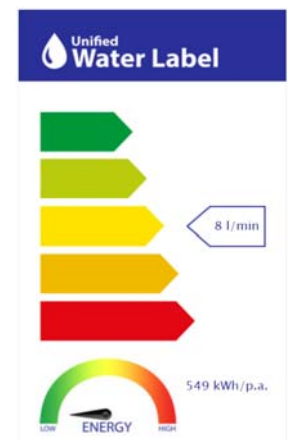

gala

Reference G3997500
Description Bath and shower mixer with shower set
Collection LORA

TECHNICAL SPECIFICATIONS

-  Flow restrictor to 9 l/min included
-  AENOR certification
-  Contributes to obtaining VERDE certification through its sustainable use of water
-  Produced with recycled materials
-  The alloy used to produce it is included in the "European Positive List" (no migration of hazardous materials to water)
-  Low noise level
-  G-Last chrome technology: high resistance against scratches

Ceramic discs cartridge $\varnothing 35$ mm

Shower set included:

- 170 cm flexible hose
- $\varnothing 10$ cm hand shower. 3 functions
- Hand shower holder

FLOW RATE

Data measured in maximum flow position with mixed water