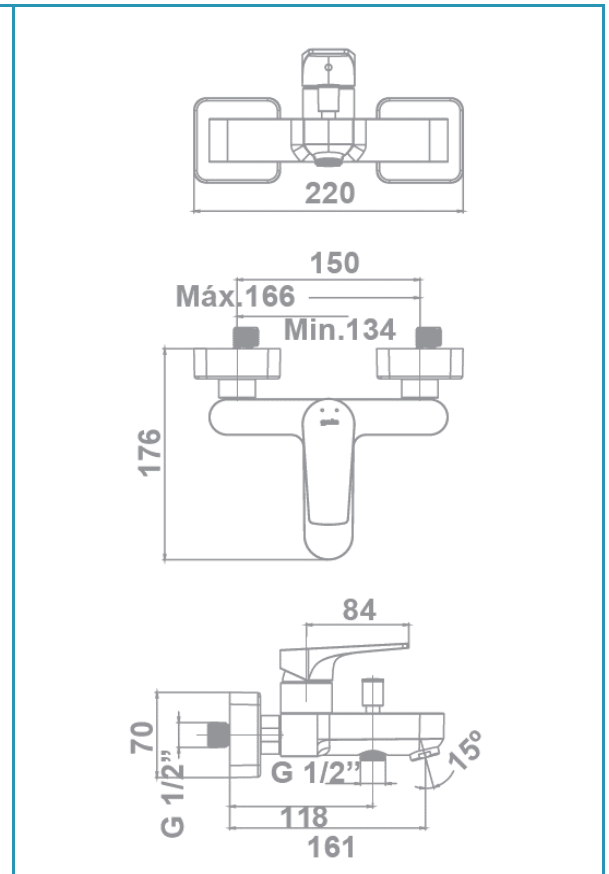

gala

Reference G3997500
Description Bath and shower mixer with shower set
Collection LORA

TECHNICAL SPECIFICATIONS

-  Flow restrictor to 9 l/min included
-  AENOR certification
-  Contributes to obtaining VERDE certification through its sustainable use of water
-  Produced with recycled materials
-  The alloy used to produce it is included in the "European Positive List" (no migration of hazardous materials to water)
-  Low noise level
-  G-Last chrome technology: high resistance against scratches

Ceramic discs cartridge $\varnothing 35$ mm

Shower set included:

- 170 cm flexible hose
- $\varnothing 10$ cm hand shower. 3 functions
- Hand shower holder

FLOW RATE

Data measured in maximum flow position with mixed water