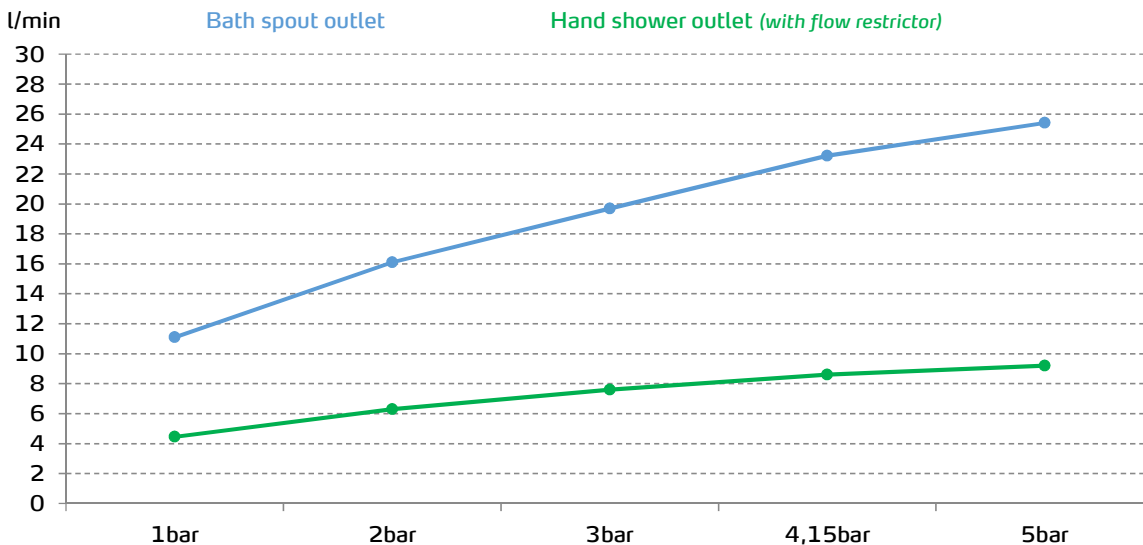

gala

Reference G3997500
Description Bath and shower mixer with shower set
Collection LORA

TECHNICAL SPECIFICATIONS

-  Flow restrictor to 9 l/min included
-  AENOR certification
-  Contributes to obtaining VERDE certification through its sustainable use of water
-  Produced with recycled materials
-  The alloy used to produce it is included in the "European Positive List" (no migration of hazardous materials to water)
-  Low noise level
-  G-Last chrome technology: high resistance against scratches

Ceramic discs cartridge $\varnothing 35$ mm

Shower set included:

- 170 cm flexible hose
- $\varnothing 10$ cm hand shower. 3 functions
- Hand shower holder

FLOW RATE

Data measured in maximum flow position with mixed water