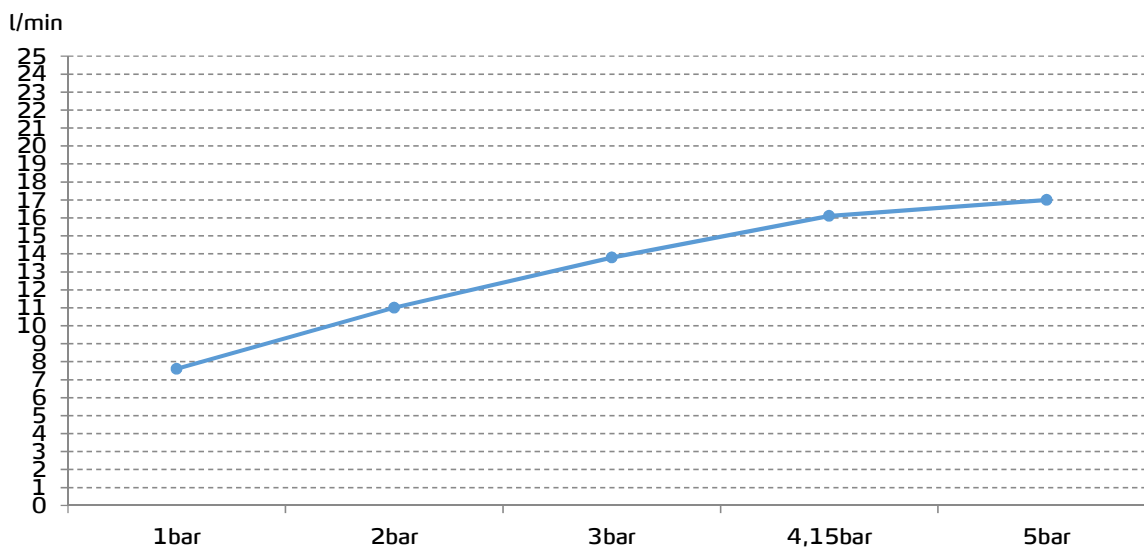

Ceramic discs cartridge  $\varnothing 35$  mm

3/8" flexible connection hoses included

Installation with up-down valve

## FLOW RATE

Data measured in maximum flow position with mixed water