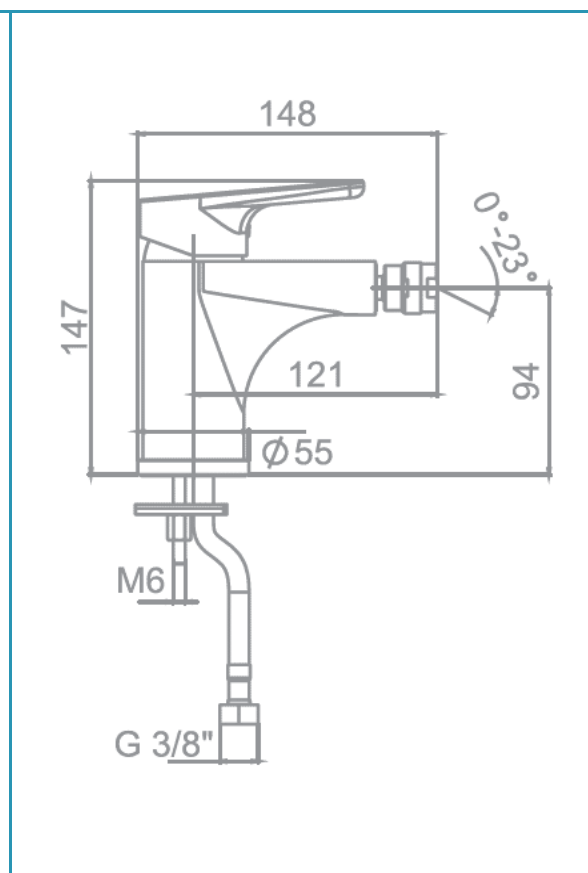

Ceramic discs cartridge  $\varnothing 35$  mm

3/8" flexible connection hoses included

Installation with up-down valve

## FLOW RATE

Data measured in maximum flow position with mixed water