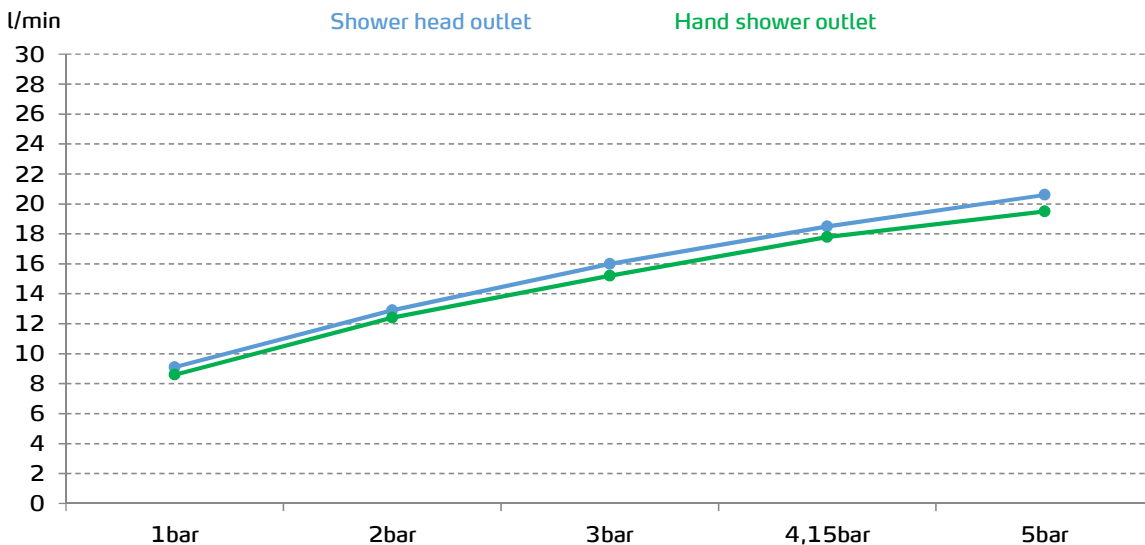

gala

Reference G39988..
Description Built-in shower mixer (2 outlets)
Collection HAZA

TECHNICAL SPECIFICATIONS

Available finishings: chrome and black

-  Produced with recycled materials
-  The alloy used to produce it is included in the "European Positive List" (no migration of hazardous materials to water)
-  G-Last chrome technology: high resistance against scratches

Ceramic discs cartridge $\varnothing 35$ mm

Shower accessories not included*

* See compatible accessories in the "Shower Program" of Gala

FLOW RATE

Data measured in maximum flow position with mixed water