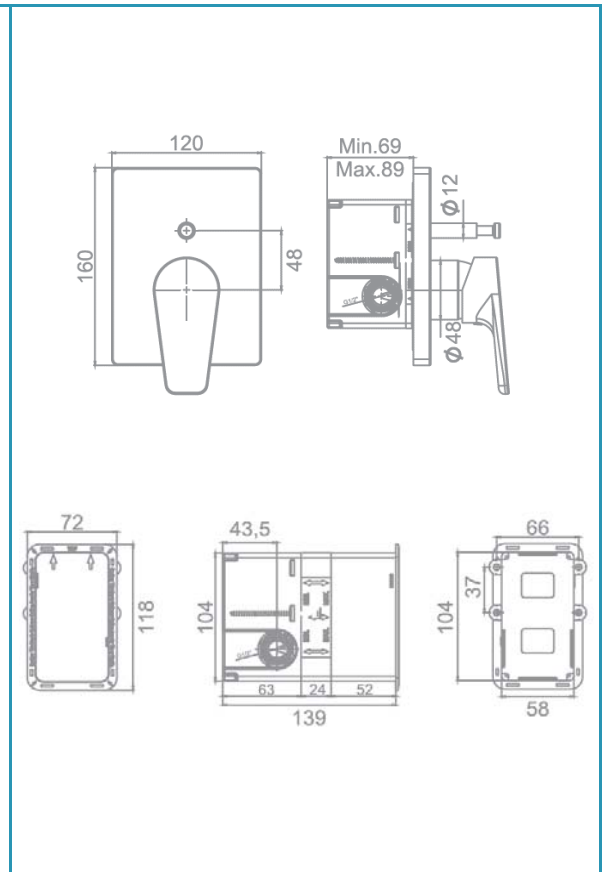

gala

Reference G39988..
Description Built-in shower mixer (2 outlets)
Collection HAZA

TECHNICAL SPECIFICATIONS

Available finishings: chrome and black

-  Produced with recycled materials
-  The alloy used to produce it is included in the "European Positive List" (no migration of hazardous materials to water)
-  G-Last chrome technology: high resistance against scratches

Ceramic discs cartridge $\varnothing 35$ mm

Shower accessories not included*

* See compatible accessories in the "Shower Program" of Gala

FLOW RATE

Data measured in maximum flow position with mixed water