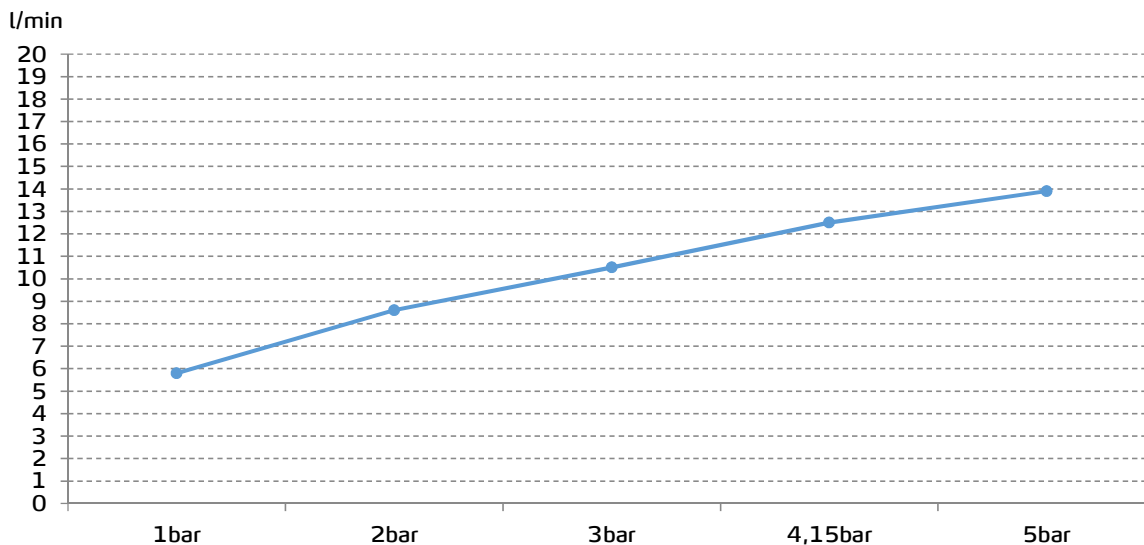

gala

Reference G39989..
Description Kitchen mixer
Collection HAZA

TECHNICAL SPECIFICATIONS

Available finishings: chrome and black

-  Mezclador monomando con caño giratorio
-  Produced with recycled materials
-  The alloy used to produce it is included in the "European Positive List" (no migration of hazardous materials to water)
-  G-Last chrome technology: high resistance against scratches

Ceramic discs cartridge $\varnothing 35$ mm

3/8" flexible connection hoses included

FLOW RATE

Data measured in maximum flow position with mixed water