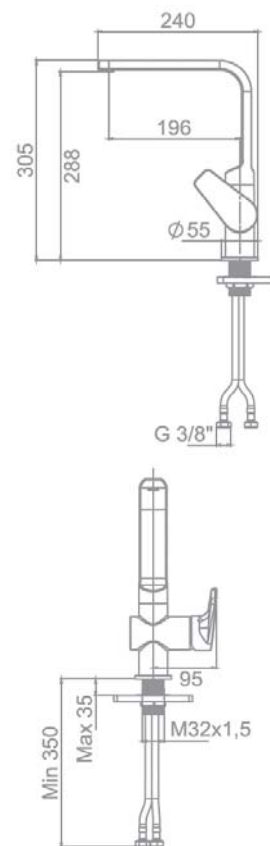

gala

Reference G39989..
Description Kitchen mixer
Collection HAZA

TECHNICAL SPECIFICATIONS

Available finishings: chrome and black

-  Mezclador monomando con caño giratorio
-  Produced with recycled materials
-  The alloy used to produce it is included in the "European Positive List" (no migration of hazardous materials to water)
-  G-Last chrome technology: high resistance against scratches

Ceramic discs cartridge $\varnothing 35$ mm

3/8" flexible connection hoses included

FLOW RATE

Data measured in maximum flow position with mixed water