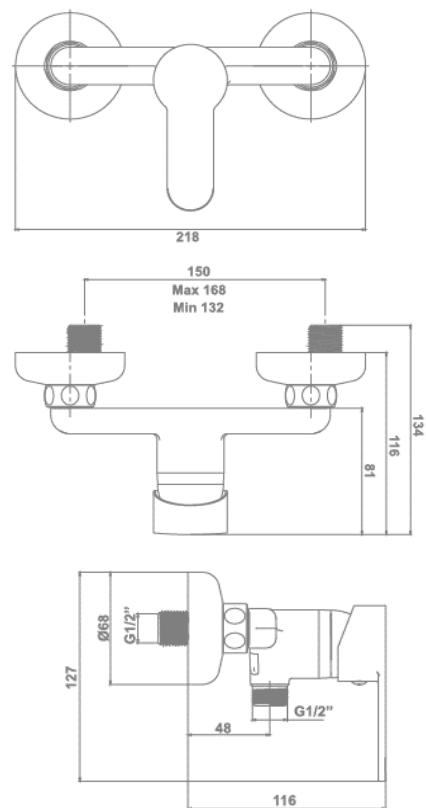

gala

Reference G3852400
Description Shower mixer with shower set
Collection TEZA

TECHNICAL SPECIFICATIONS

- Produced with recycled materials
- The alloy used to produce it is included in the "European Positive List" (no migration of hazardous materials to water)
- G-Last chrome technology: high resistance against scratches

Ceramic discs cartridge $\varnothing 35$ mm

Shower set included:

- 150 cm flexible hose
- $\varnothing 8$ cm hand shower. 1 function
- Hand shower holder

FLOW RATE

Data measured in maximum flow position with mixed water