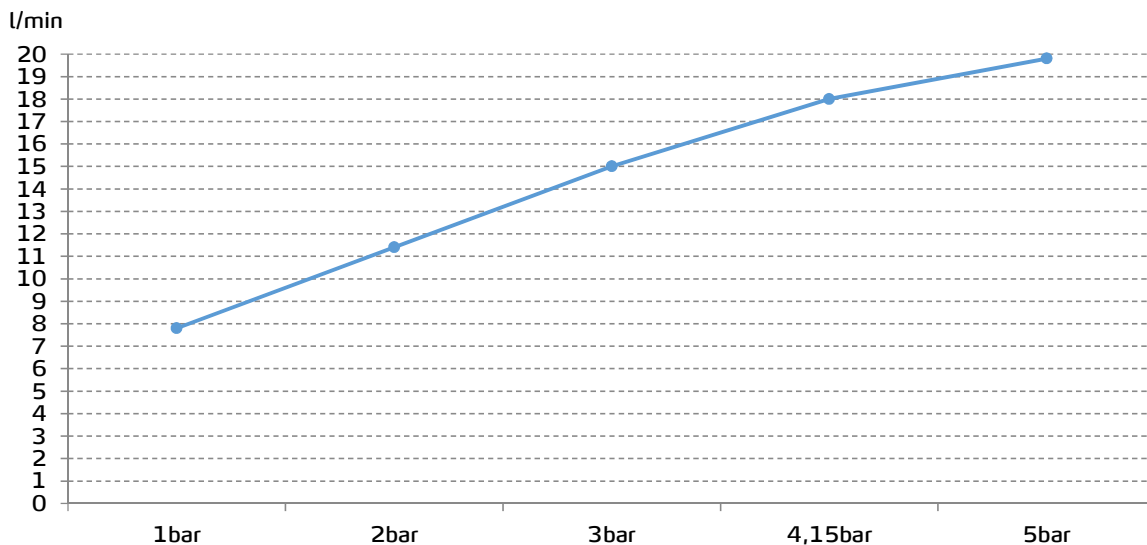

gala

Reference G3852400
Description Shower mixer with shower set
Collection TEZA

TECHNICAL SPECIFICATIONS

- Produced with recycled materials
- The alloy used to produce it is included in the "European Positive List" (no migration of hazardous materials to water)
- G-Last chrome technology: high resistance against scratches

Ceramic discs cartridge $\varnothing 35$ mm

Shower set included:

- 150 cm flexible hose
- $\varnothing 8$ cm hand shower. 1 function
- Hand shower holder

FLOW RATE

Data measured in maximum flow position with mixed water