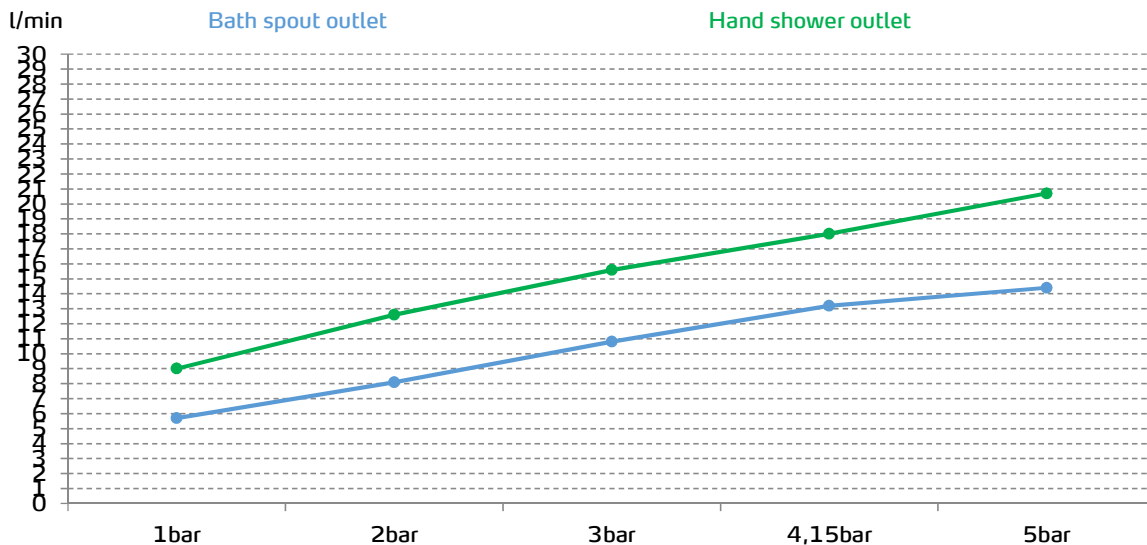

gala

Reference G3852600
Description Bath and shower mixer with shower set
Collection TEZA

TECHNICAL SPECIFICATIONS

-  Produced with recycled materials
-  The alloy used to produce it is included in the "European Positive List" (no migration of hazardous materials to water)
-  G-Last chrome technology: high resistance against scratches

Ceramic discs cartridge $\varnothing 35$ mm

Shower set included:

- 170 cm flexible hose
- $\varnothing 8$ cm hand shower. 1 function
- Hand shower holder

FLOW RATE

Data measured in maximum flow position with mixed water