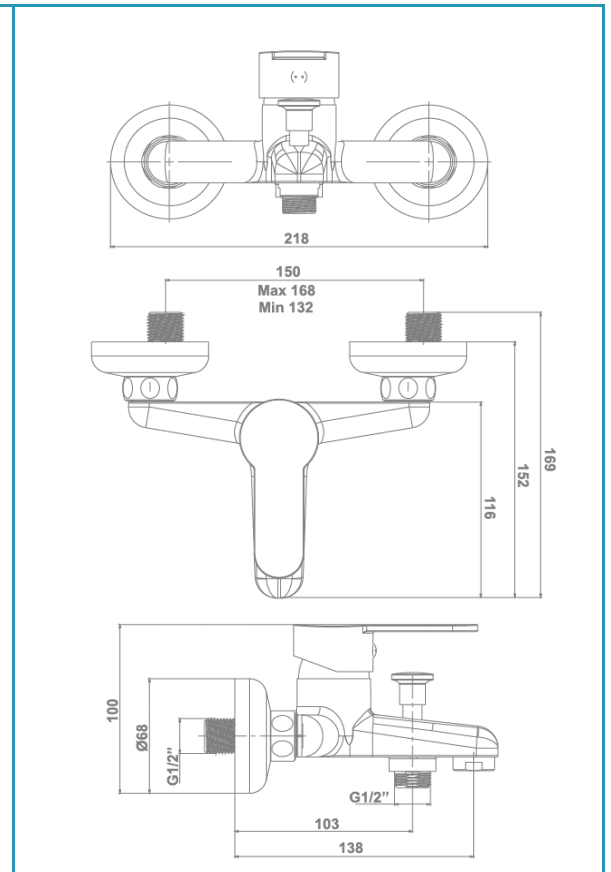

gala

Reference G3852600
Description Bath and shower mixer with shower set
Collection TEZA

TECHNICAL SPECIFICATIONS

-  Produced with recycled materials
-  The alloy used to produce it is included in the "European Positive List" (no migration of hazardous materials to water)
-  G-Last chrome technology: high resistance against scratches

Ceramic discs cartridge $\varnothing 35$ mm

Shower set included:

- 170 cm flexible hose
- $\varnothing 8$ cm hand shower. 1 function
- Hand shower holder

FLOW RATE

Data measured in maximum flow position with mixed water