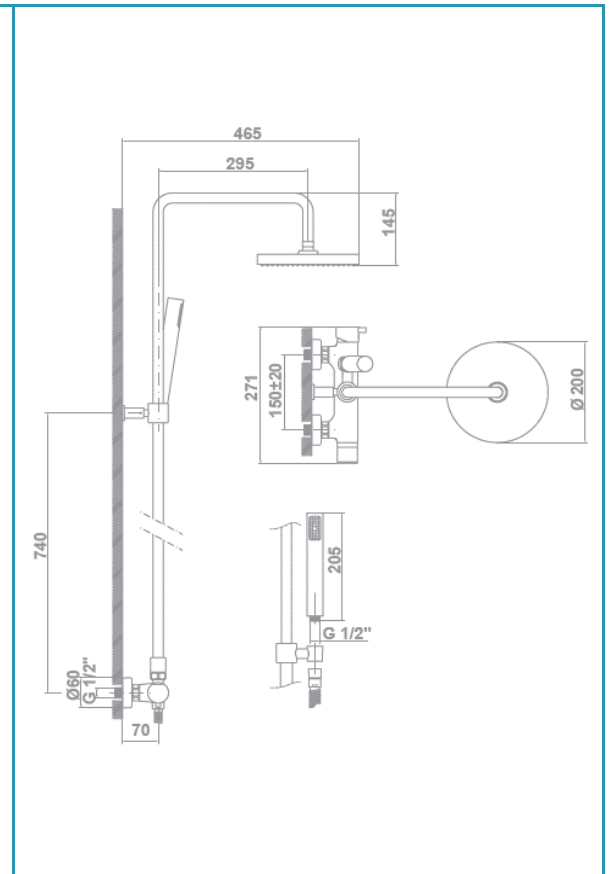

gala

Reference G3892800
Description Shower column
Collection COSMO

TECHNICAL SPECIFICATIONS

Shower set included:

- 20 cm shower head
- 150-175 cm extendible flexible hose
- Hand shower
- Hand shower holder

FLOW RATE

Data measured in maximum flow position with mixed water