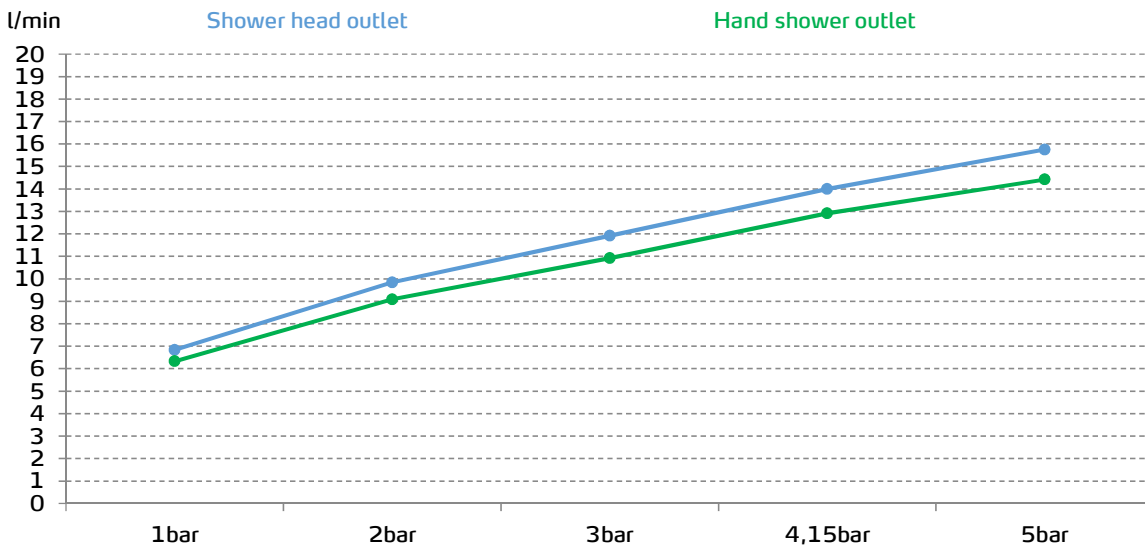

gala

Reference G3892800
Description Shower column
Collection COSMO

TECHNICAL SPECIFICATIONS

Shower set included:

- 20 cm shower head
- 150-175 cm extendible flexible hose
- Hand shower
- Hand shower holder

FLOW RATE

Data measured in maximum flow position with mixed water