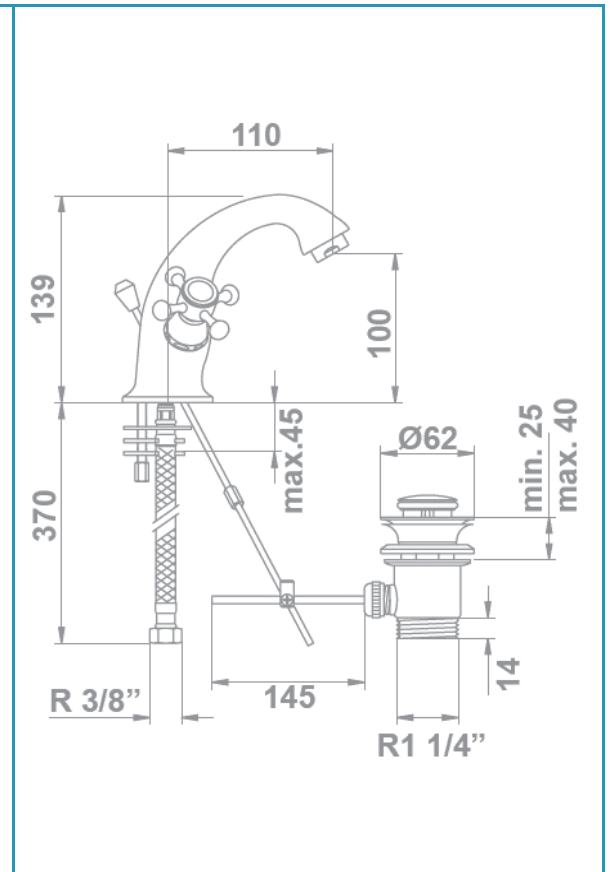

# gala

**Reference** G3897000  
**Description** Twin-lever basin mixer  
**Collection** GRECIA

## TECHNICAL SPECIFICATIONS

- 1/4 turn ceramic disk valve
- 3/8" flexible connection hoses included
- Automatic waste included

## FLOW RATE

Data measured in maximum flow position with mixed water