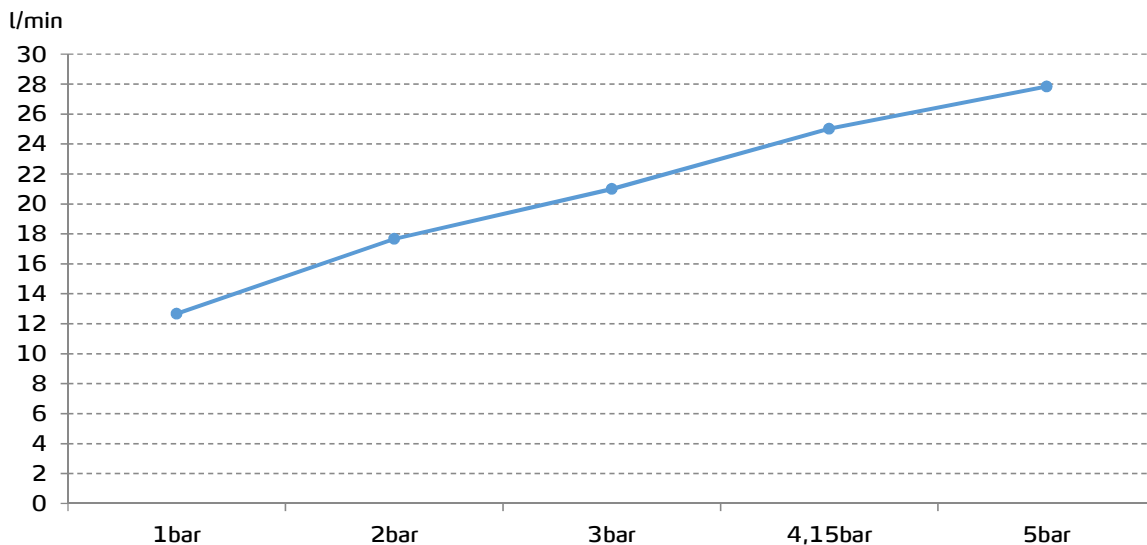

# gala

**Reference** G3897000  
**Description** Twin-lever basin mixer  
**Collection** GRECIA

## TECHNICAL SPECIFICATIONS

- 1/4 turn ceramic disk valve
- 3/8" flexible connection hoses included
- Automatic waste included

## FLOW RATE

Data measured in maximum flow position with mixed water