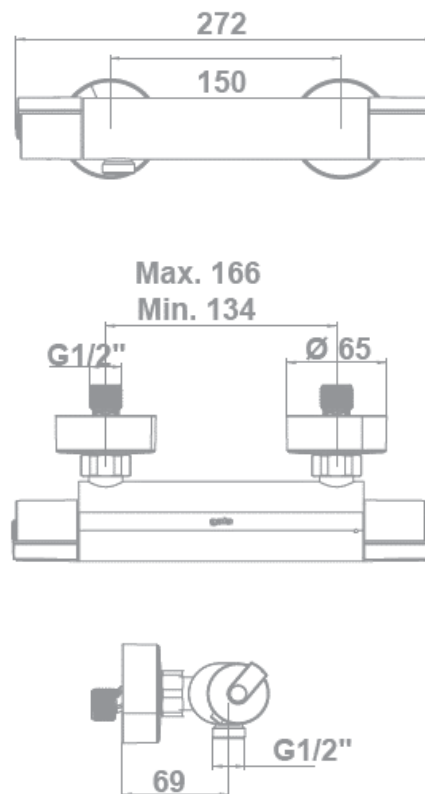

gala

Reference G3898100
Description Thermostatic shower mixer
Collection ONIS

TECHNICAL SPECIFICATIONS

Thermostatic faucet

- 38°C SafeStop safety device included
- Flow limiter that allows savings of water of up to 50% included

Shower set included:

- 170 cm flexible hose
- Ergonomic hand shower with 3 functions
- Hand shower holder

FLOW RATE

Data measured in maximum flow position with mixed water