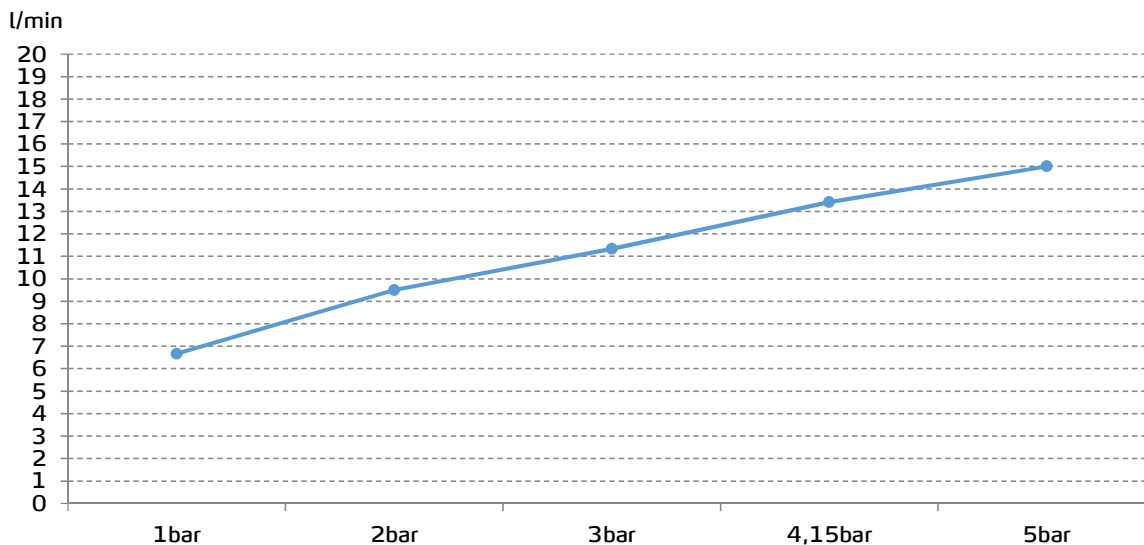

gala

Reference G3898100
Description Thermostatic shower mixer
Collection ONIS

TECHNICAL SPECIFICATIONS

Thermostatic faucet

- 38°C SafeStop safety device included
- Flow limiter that allows savings of water of up to 50% included

Shower set included:

- 170 cm flexible hose
- Ergonomic hand shower with 3 functions
- Hand shower holder

FLOW RATE

Data measured in maximum flow position with mixed water